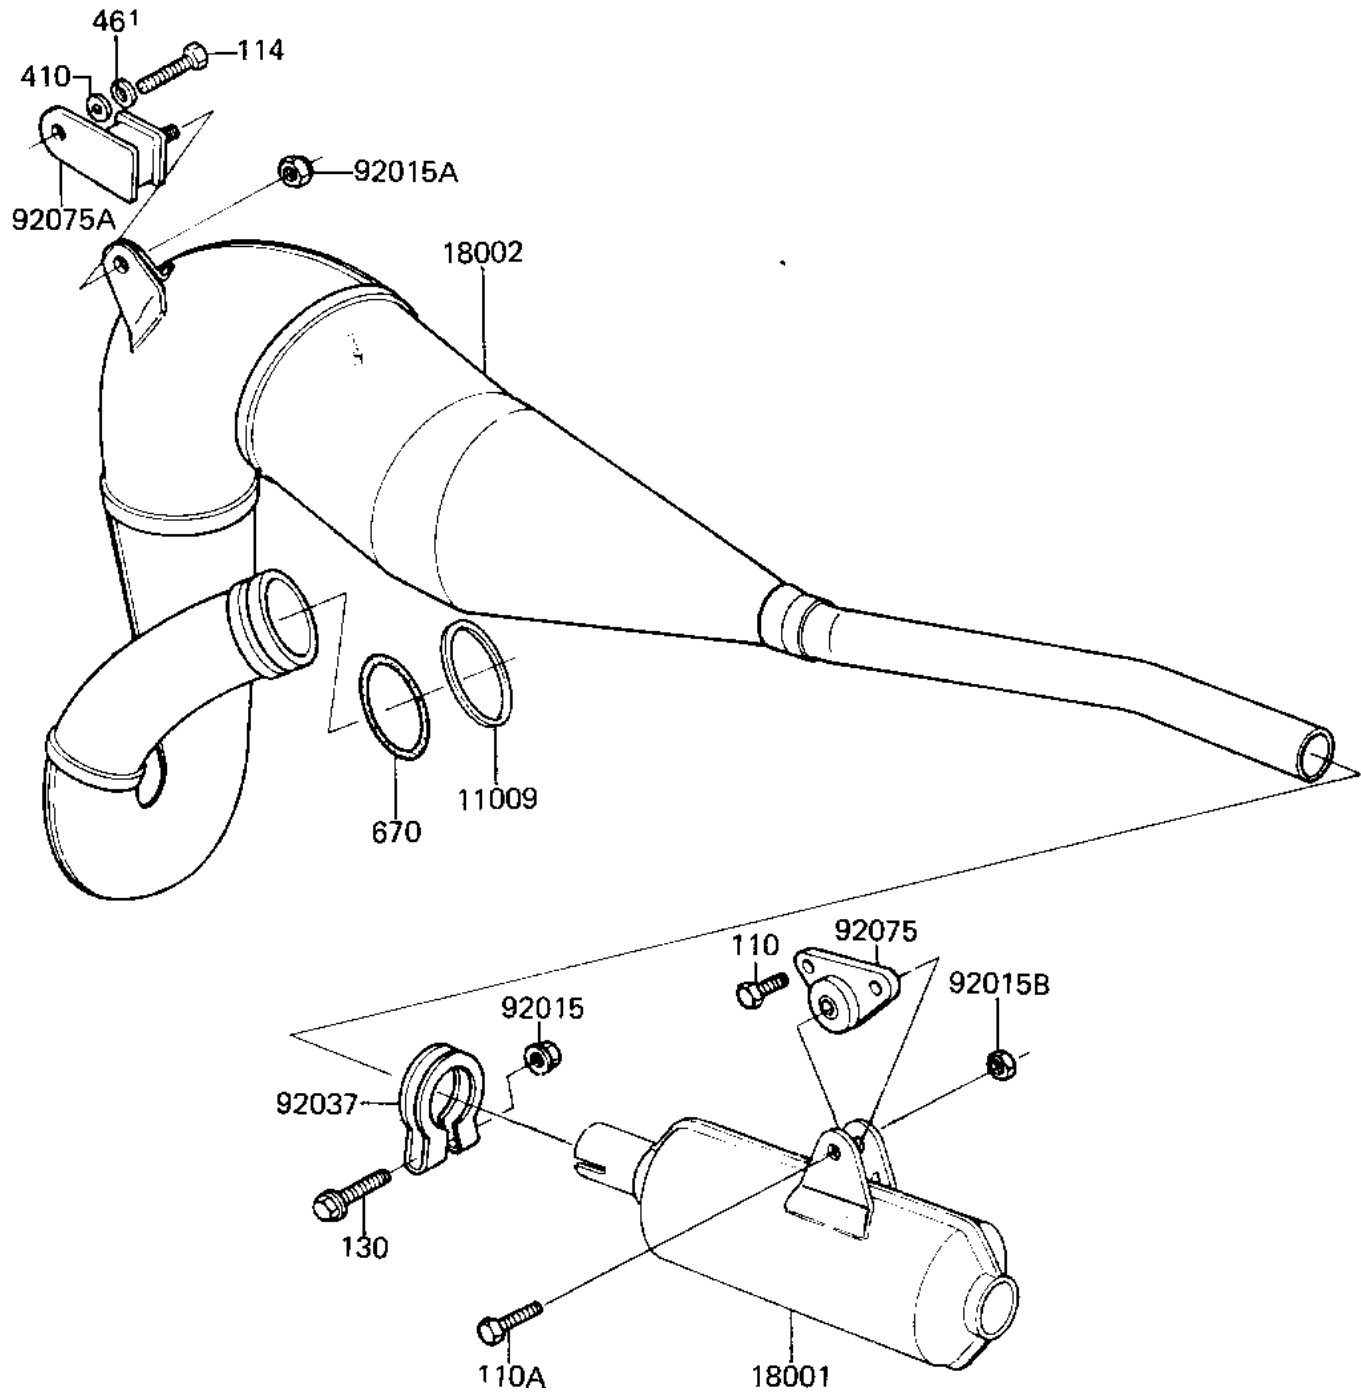

1981 KX125 PARTS DIAGRAM

MUFFLER ('81 A7)

E1140-0007

1981 KX125 PARTS LIST

MUFFLER ('81 A7)

ITEM NAME	PART NUMBER	QUANTITY
GASKET,EXHAUST HOLDER (Ref # 11009)	11009-1123	1
MUFFLER ASSY (Ref # 18001)	18001-1105	1
KX125 A6 POWER PIPE (Ref # 18002)	18002-1143	1
NUT-6MM (Ref # 92015)	92015-1078	1
NUT,LOCK,8MM (Ref # 92015A)	92015-1124	1
NUT (Ref # 92015B)	92019-008	1
CLAMP,MUFFLER (Ref # 92037)	92037-1169	1
DAMPER RUBBER (Ref # 92075)	92075-1046	1
DAMPER,MUFFLER FITING (Ref # 92075A)	92075-1060	1
BOLT-UPSET (Ref # 110)	112G0618	2
BOLT-UPSET (Ref # 110A)	112G0625	1
BOLT-SMALL-UPSET 8X25 (Ref # 114)	115G0825	1
BOLT,FLANGED,6X35 (Ref # 130)	130H0635	1
WASHER PLAIN 8MM (Ref # 410)	410B0800	1
WASHER SPRING 8MM (Ref # 461)	461F0800	1
"0" RING,45M/M (Ref # 670)	670E3045	1