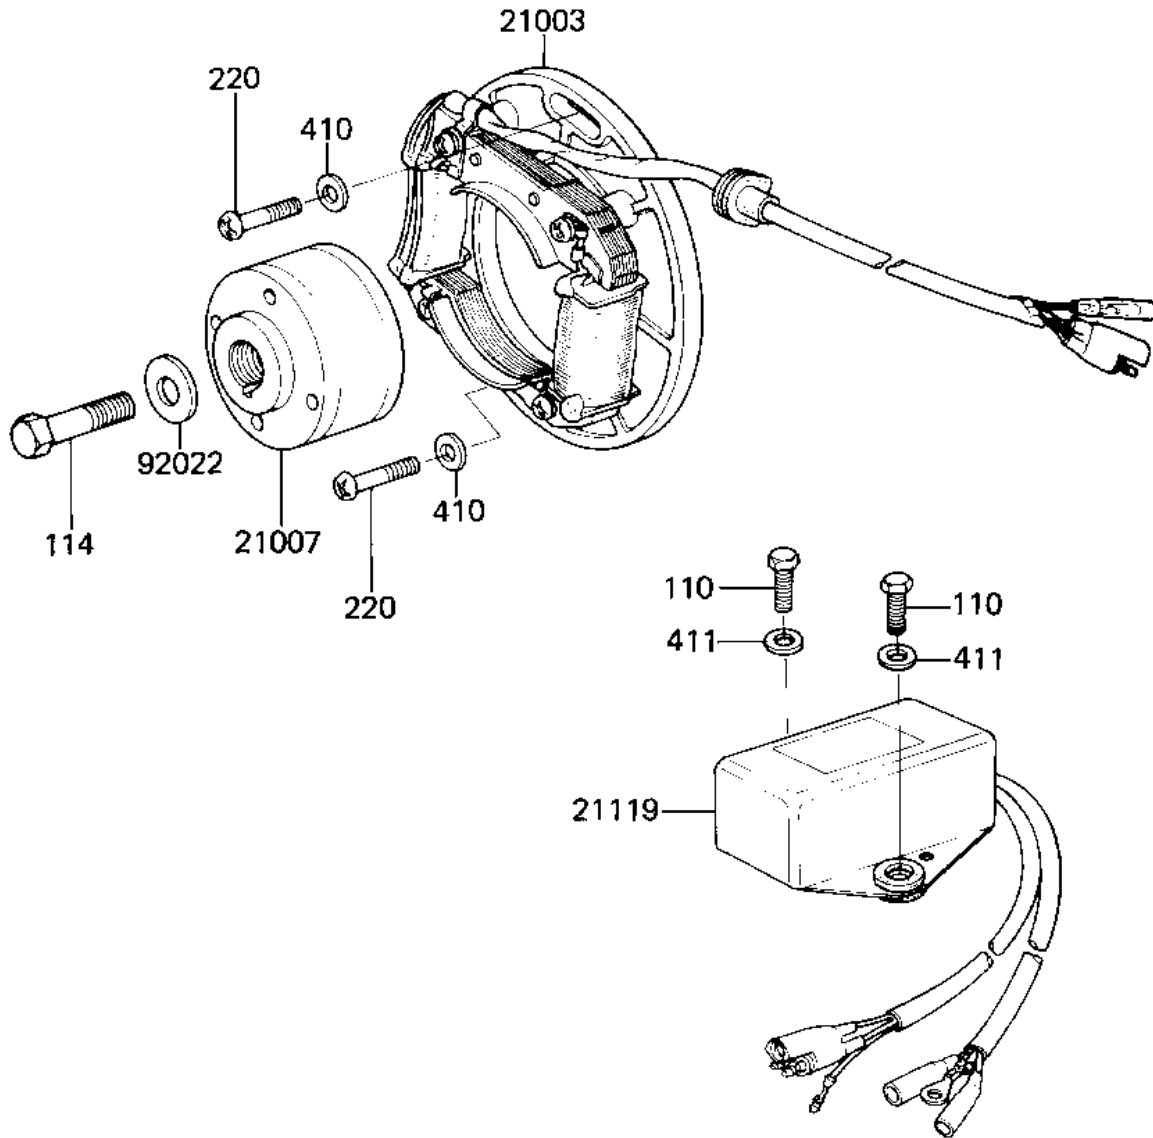

# 1981 KX125 PARTS DIAGRAM

IGNITION ('81 A7)

E1810-0006

# 1981 KX125 PARTS LIST

## IGNITION ('81 A7)

ITEM NAME	PART NUMBER	QUANTITY
STATOR (Ref # 21003)	21003-1055	1
ROTOR (Ref # 21007)	21007-1034	1
IGNITER (Ref # 21119)	21119-1026	1
WASHER,PLAIN,8MM (Ref # 92022)	92022-276	1
BOLT-UPSET,6X16 (Ref # 110)	112G0616	2
BOLT,8X40 (Ref # 114)	115G0840	1
SCREW PAN HEAD 6X25 (Ref # 220)	220B0625	2
WASHER PLAIN 6MM (Ref # 410)	410B0600	2
WASHER PLAIN 6MM (Ref # 411)	411B0600	2