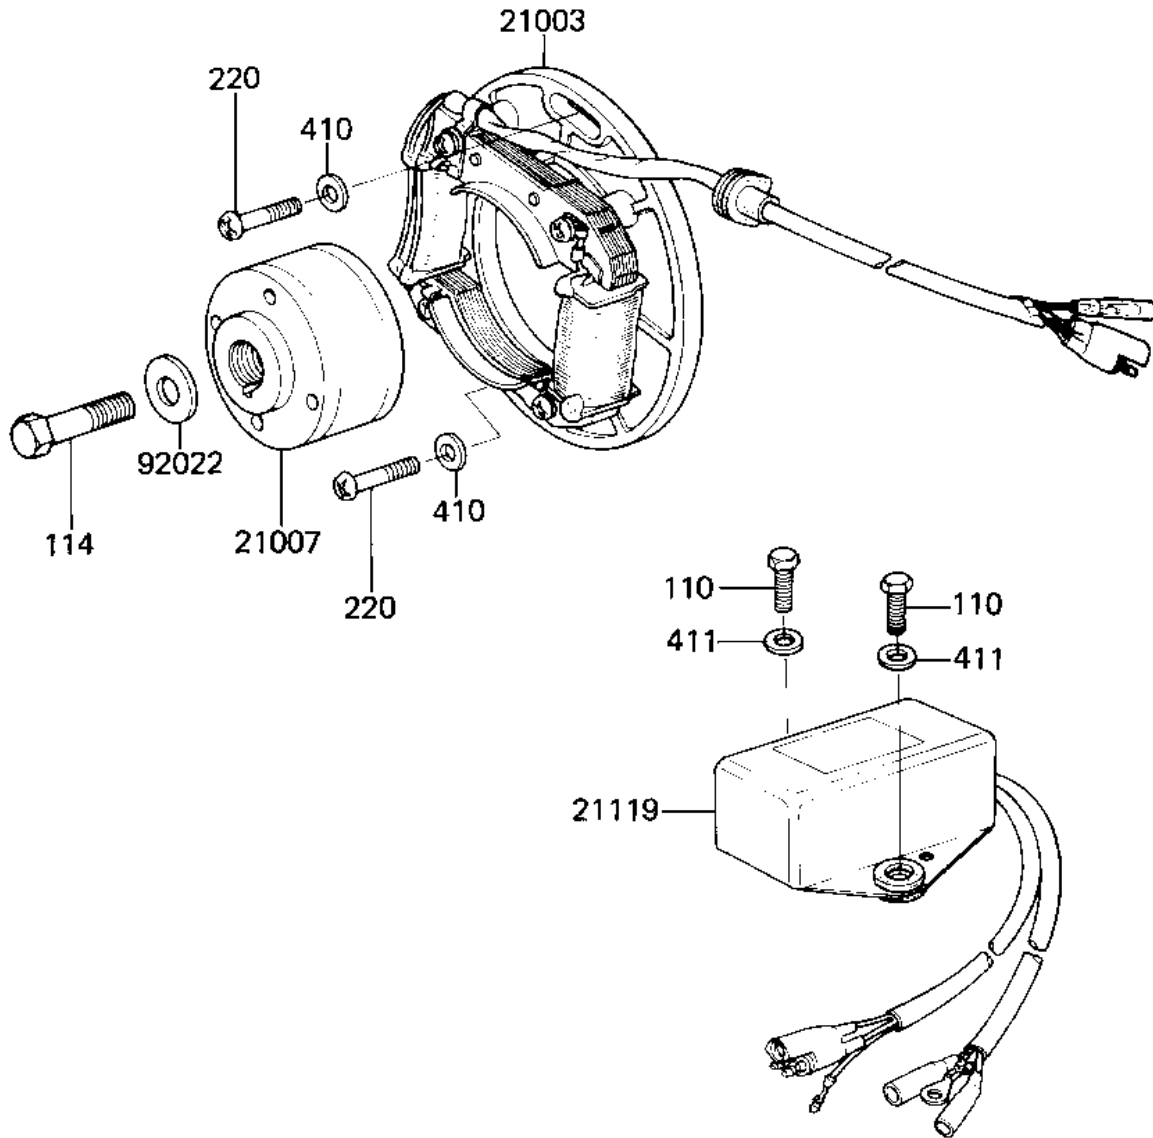

1981 KX125 PARTS DIAGRAM

IGNITION ('81 A7)

E1810-0006

1981 KX125 PARTS LIST

IGNITION ('81 A7)

ITEM NAME	PART NUMBER	QUANTITY
STATOR (Ref # 21003)	21003-1055	1
ROTOR (Ref # 21007)	21007-1034	1
IGNITER (Ref # 21119)	21119-1026	1
WASHER,PLAIN,8MM (Ref # 92022)	92022-276	1
BOLT-UPSET,6X16 (Ref # 110)	112G0616	2
BOLT,8X40 (Ref # 114)	115G0840	1
SCREW PAN HEAD 6X25 (Ref # 220)	220B0625	2
WASHER PLAIN 6MM (Ref # 410)	410B0600	2
WASHER PLAIN 6MM (Ref # 411)	411B0600	2