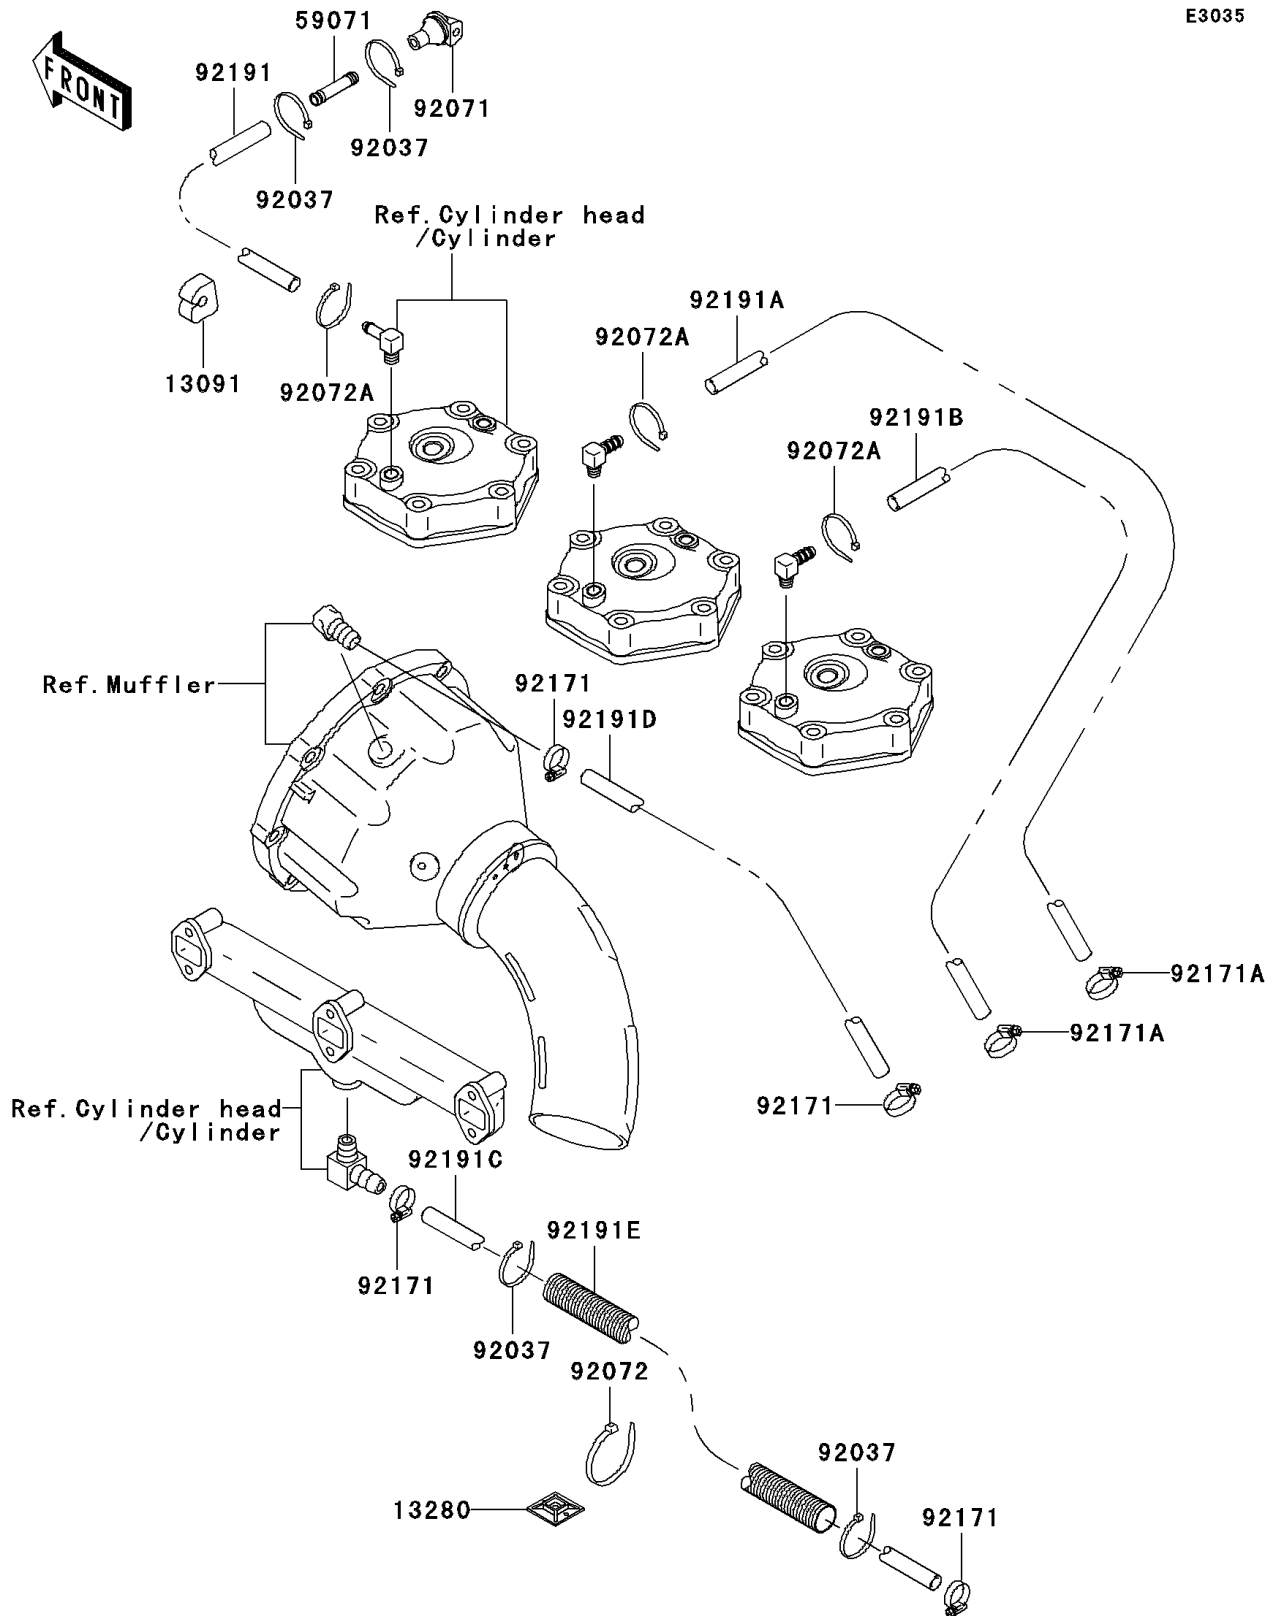

2000 Ultra 150 PARTS DIAGRAM

Cooling

E3035

2000 Ultra 150 PARTS LIST

Cooling

ITEM NAME	PART NUMBER	QUANTITY
HOLDER (Ref # 13091)	13091-3712	1
HOLDER (Ref # 13280)	13280-3706	1
JOINT (Ref # 59071)	59071-3764	1
CLAMP (Ref # 92037)	92037-1173	4
GROMMET (Ref # 92071)	92071-3815	1
BAND,L=148 (Ref # 92072)	92072-3768	1
BAND (Ref # 92072A)	92072-3848	3
CLAMP (Ref # 92171)	92171-3701	4
CLAMP (Ref # 92171A)	92171-3702	2
TUBE,SENSOR-DECK (Ref # 92191)	92191-3748	1
TUBE,9X15X1200 (Ref # 92191A)	92191-3844	1
TUBE,9X15X1050 (Ref # 92191B)	92191-3845	1
TUBE,12X18X900 (Ref # 92191C)	92191-3846	1
TUBE,12X18X650 (Ref # 92191D)	92191-3855	1
TUBE (Ref # 92191E)	92191-3884	1