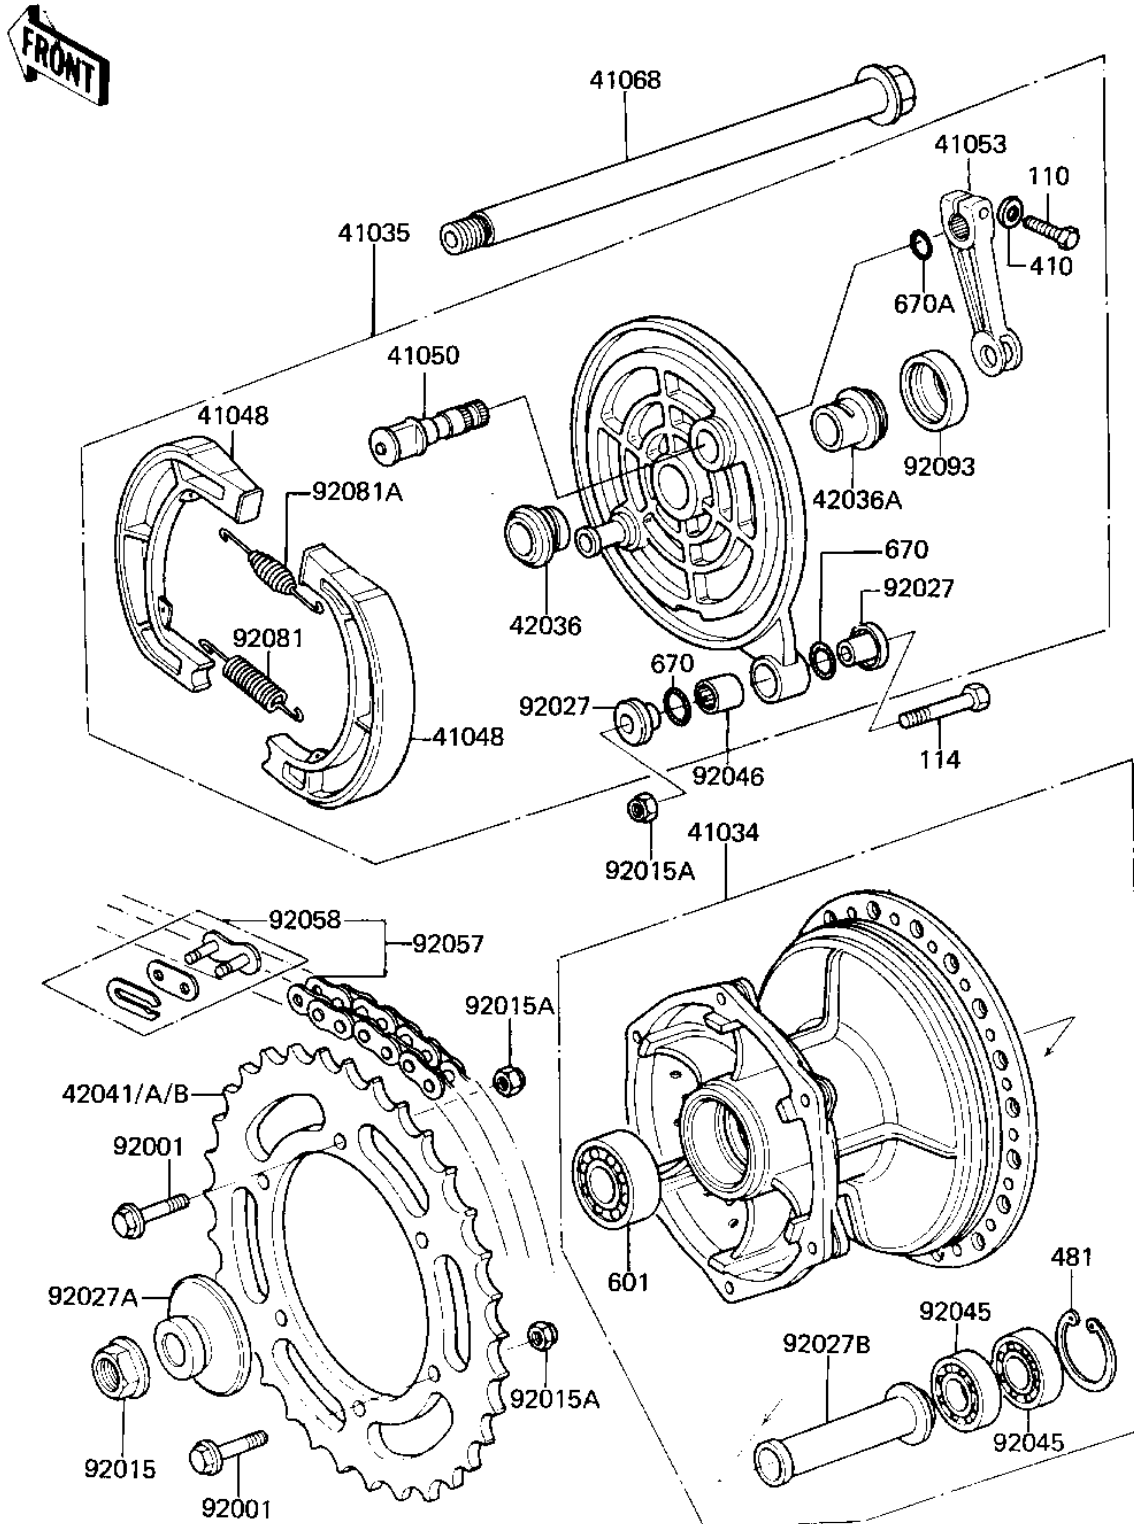

# 1981 KX125 PARTS DIAGRAM

REAR HUB/BRAKE/CHAIN (81 A7)

F2240-0006

# 1981 KX125 PARTS LIST

## REAR HUB/BRAKE/CHAIN ('81 A7)

ITEM NAME	PART NUMBER	QUANTITY
DRUM-ASSY,RR BRK (Ref # 41034)	41034-1017	1
PANEL-ASY,RR BRK (Ref # 41035)	41035-1025	1
SHOE,BRAKE (Ref # 41048)	42019-010	2
CAM SHAFT, (Ref # 41050)	41050-1007	1
LEVER,BROKE CAM REAR (Ref # 41053)	41053-1008	1
AXLE,REAR (Ref # 41068)	41068-1033	1
SLEEVE,REAR BRAKE (Ref # 42036)	42036-1009	1
SLEEVE,REAR PANEL,R.H (Ref # 42036A)	42036-1035	1
SPROCKET-HUB,53T (Ref # 42041)	42041-1078	1
SPROCKET-HUB,51T (Ref # 42041A)	42041-1079	1
SPROCKET-HUB,55T (Ref # 42041B)	42041-1080	1
BOLT,HEX HEAD,8X32 (Ref # 92001)	92001-1040	6
NUT,16M/M (Ref # 92015)	92015-1015	1
NUT,8MM (Ref # 92015A)	92015-1134	7
COLLAR (Ref # 92027)	92027-1040	2
COLLAR,REAR AXLE (Ref # 92027A)	92027-1206	1
COLLAR,REAR BRAKE (Ref # 92027B)	92027-1207	1
BEARING-BALL,#6003UC3 (Ref # 92045)	601B6003U	2
BEARING,NEEDLE (Ref # 92046)	92046-1009	1
CHAIN,520X118TR (Ref # 92057)	92057-1051	1
JOINT-CHAIN (Ref # 92058)	92058-1051	1
SPRING,BRAKE SHOE (Ref # 92081)	92081-1766	1
SPRING,BRAKE SHOE (Ref # 92081A)	92081-1550	1
OIL SEAL (Ref # 92093)	92093-1004	1
BOLT-UPSET (Ref # 110)	112G0622	1
BOLT,SMALL UPSET (Ref # 114)	115G0835	1
WASHER PLAIN 6MM (Ref # 410)	410B0600	1
CIRCLIP,35MM (Ref # 481)	481J3500	1
BEARING BALL,#6004UU (Ref # 601)	601B6004UU	1

# 1981 KX125 PARTS LIST

REAR HUB/BRAKE/CHAIN ('81 A7)

ITEM NAME	PART NUMBER	QUANTITY
"O" RING (Ref # 670)	670B2011	2
"O" RING,12MM (Ref # 670A)	670B2012	1