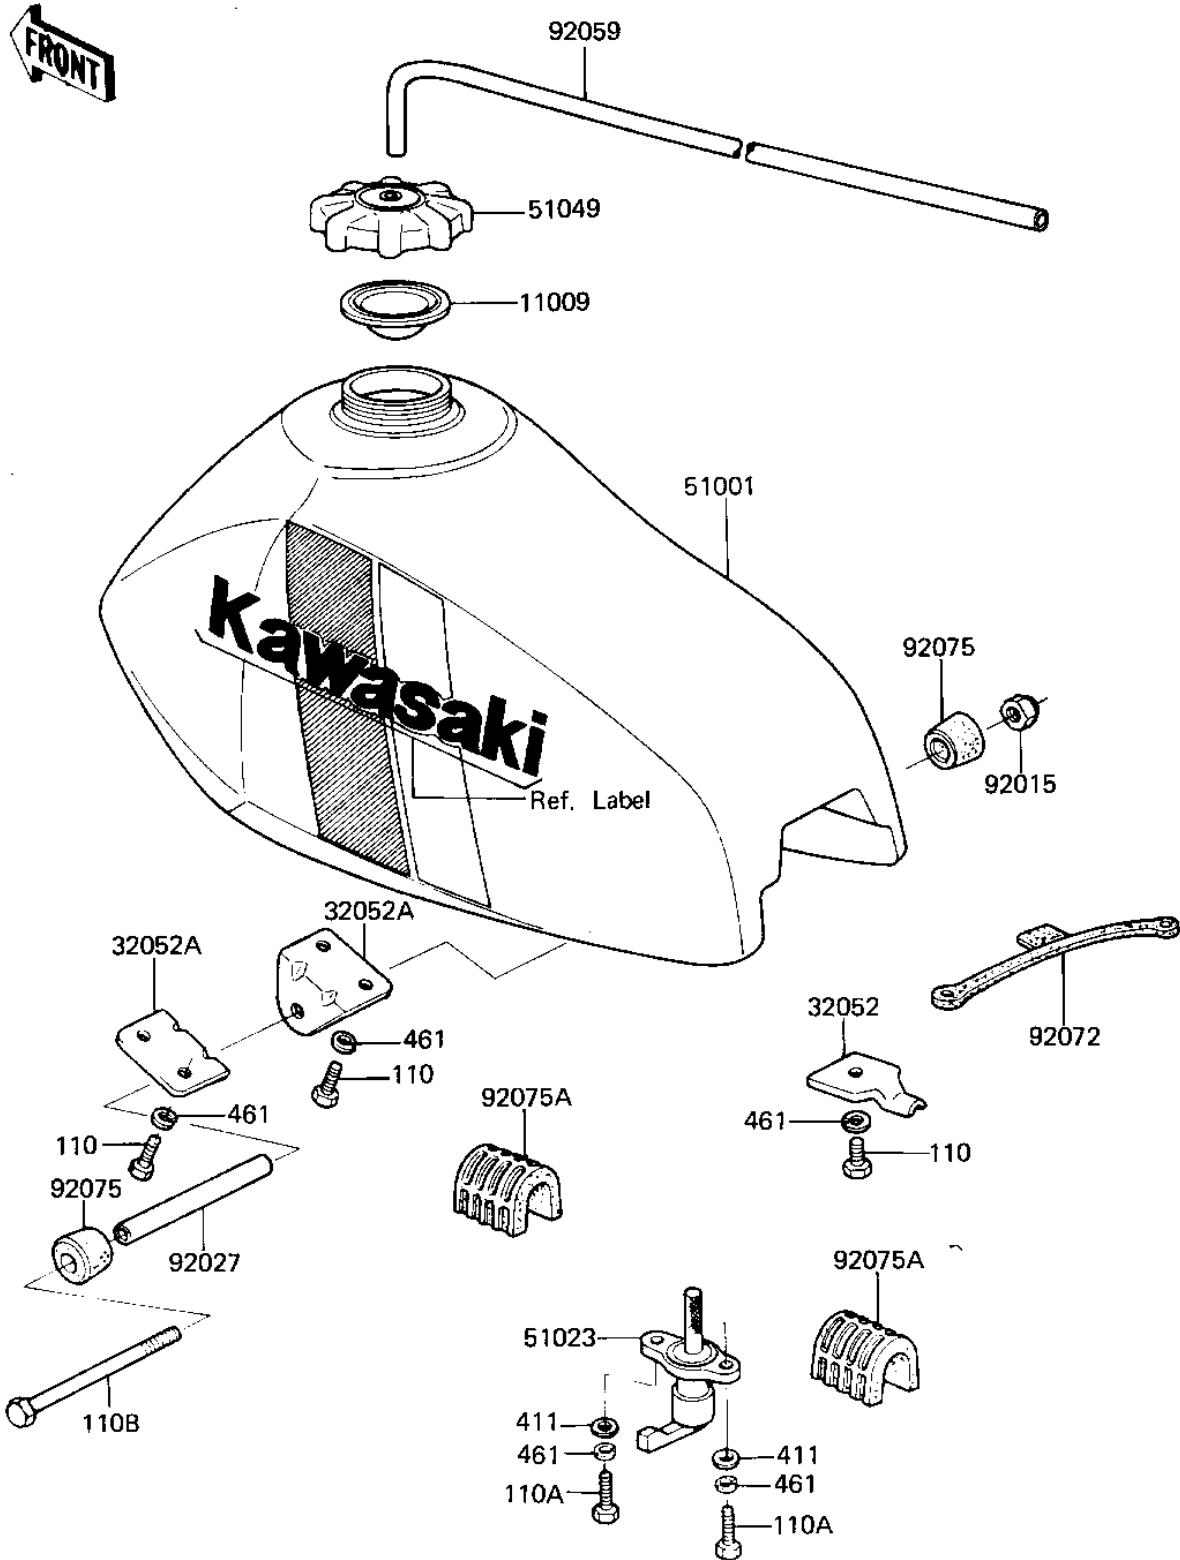

1981 KX125 PARTS DIAGRAM

FUEL TANK ('81 A7)

F2410-0005

1981 KX125 PARTS LIST

FUEL TANK ('81 A7)

ITEM NAME	PART NUMBER	QUANTITY
GASKET,FUEL TANK (Ref # 11009)	11009-1452	1
BRACKET,FUEL TANK (Ref # 32052)	32052-1009	1
BRACKET,FUEL TANK FIT (Ref # 32052A)	32052-1036	2
TANK-FUEL,L.GREEN (Ref # 51001)	51001-5108-6W	1
TAP-ASSY-FUEL (Ref # 51023)	51023-1115	1
CAP-TANK,FUEL (Ref # 51049)	51049-1006	1
NUT (Ref # 92015)	92019-008	1
COLLAR,FUEL TANK FITT (Ref # 92027)	92027-1228	1
TUBE,5X5.6X280 (Ref # 92059)	92059-1109	1
BAND,FUEL TANK (Ref # 92072)	92072-042	1
DAMPER,FUEL TANK FITT (Ref # 92075)	92075-1220	2
DAMPER,FUEL TANK (Ref # 92075A)	92075-1277	2
BOLT-UPSET,6X12 (Ref # 110)	112G0612	5
BOLT-UPSET (Ref # 110A)	112G0618	2
BOLT-UPSET,6X105 (Ref # 110B)	112G06105	1
WASHER PLAIN 6MM (Ref # 411)	411B0600	2
WASHER SPRING 6MM (Ref # 461)	461F0600	7