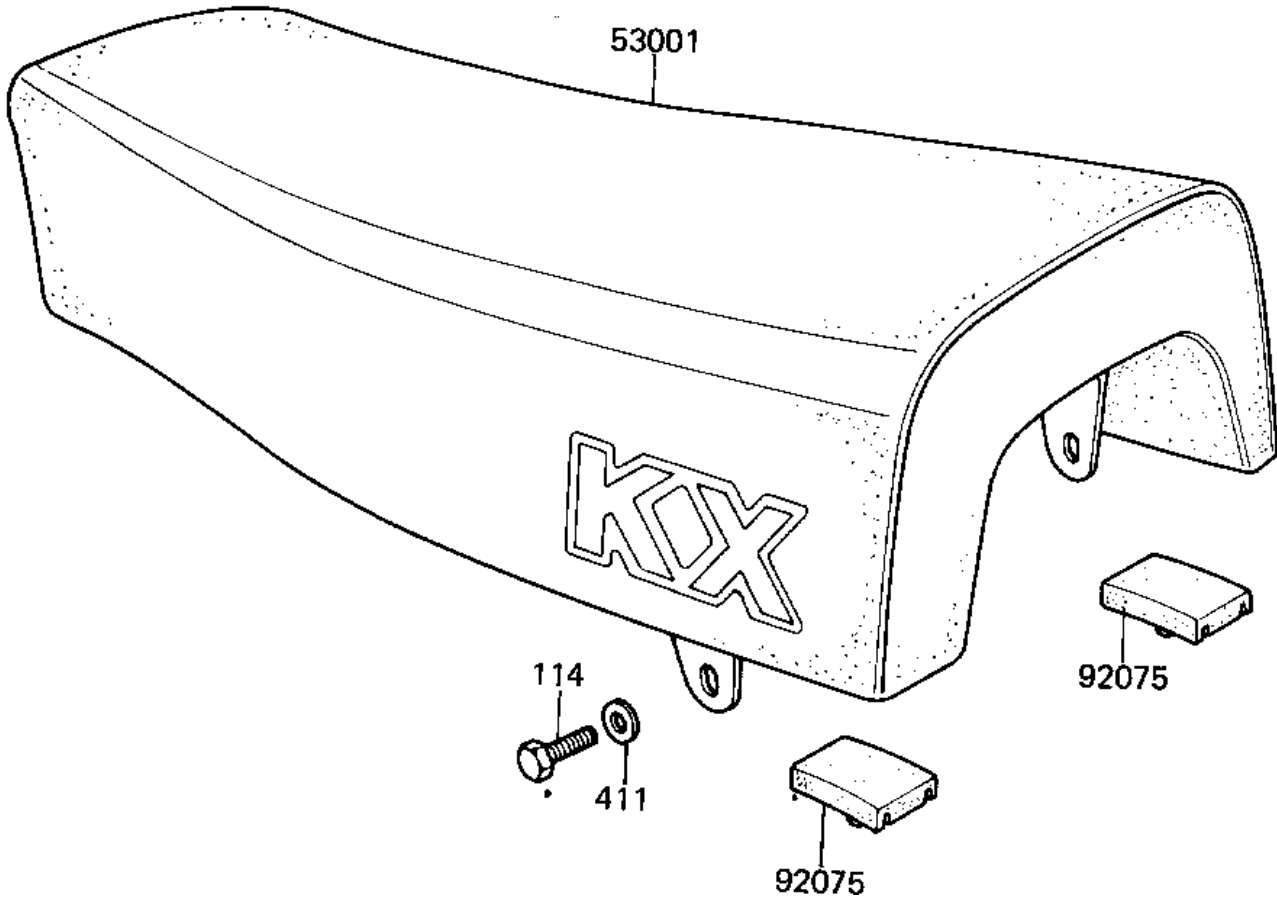

1981 KX125 PARTS DIAGRAM

SEAT (81 A7)

F2510-0006

1981 KX125 PARTS LIST

SEAT (81 A7)

ITEM NAME	PART NUMBER	QUANTITY
SEAT-ASSY (Ref # 53001)	53001-1106	1
DAMPER,SEAT (Ref # 92075)	92075-1226	1
BOLT-SMALL-UPSET,8X16 (Ref # 114)	115G0816	2
WASHER PLAIN 8MM (Ref # 411)	411B0800	2