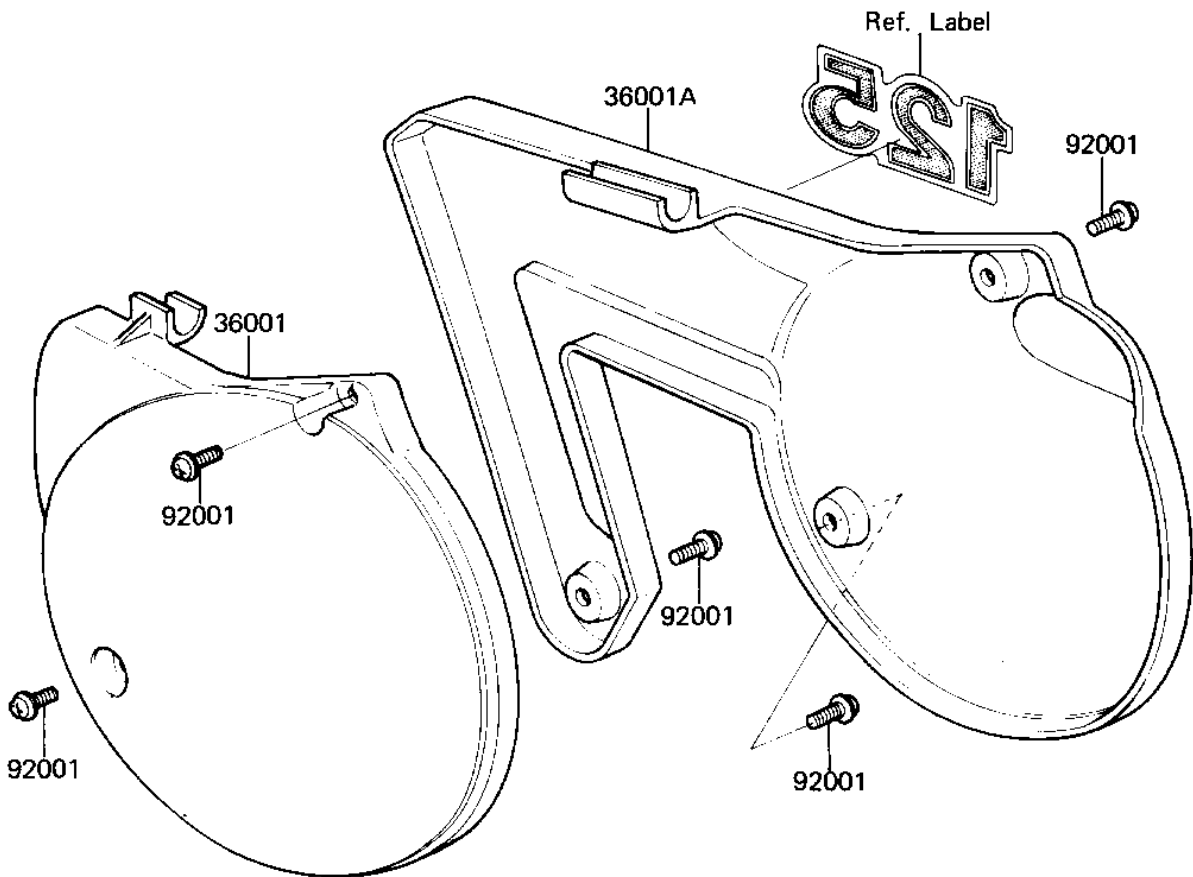

# 1981 KX125 PARTS DIAGRAM

SIDE COVERS ('81 A7)

F2610-0006

# 1981 KX125 PARTS LIST

## SIDE COVERS ('81 A7)

ITEM NAME	PART NUMBER	QUANTITY
COVER-SIDE,LH,F.BLACK (Ref # 36001)	36001-1081-21	1
COVER-SIDE,RH,F.BLACK (Ref # 36001A)	36001-1082-21	5
SCREW,6X14 (Ref # 92001)	92009-1287	5