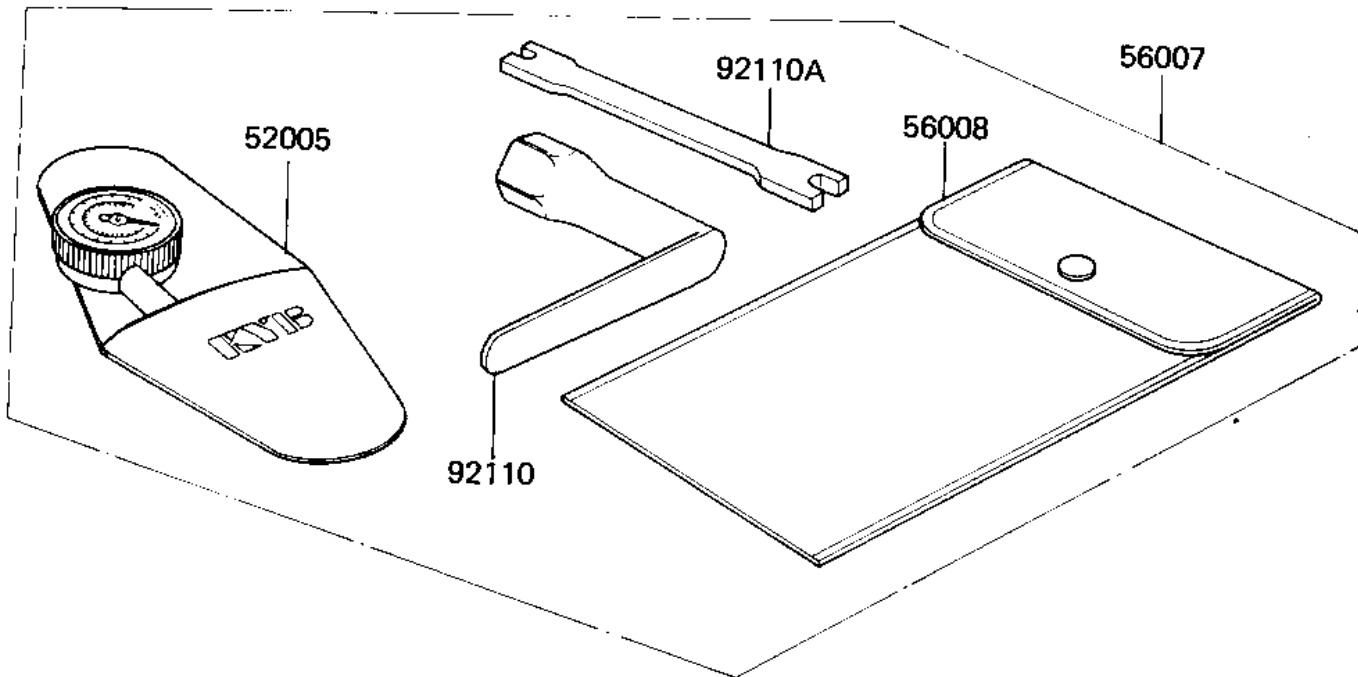

1981 KX125 PARTS DIAGRAM

OWNER TOOLS ('81 A7)

F2810-0007

1981 KX125 PARTS LIST

OWNER TOOLS ('81 A7)

ITEM NAME	PART NUMBER	QUANTITY
GAUGE,AIR (Ref # 52005)	52005-1003	1
TOOL KIT (Ref # 56007)	56007-1010	1
BAG,TOOL (Ref # 56008)	56008-008	1
WRENCH,SPARK PLUG (Ref # 92110)	92110-019	1
WRENCH SPOKE (Ref # 92110A)	92110-1016	1