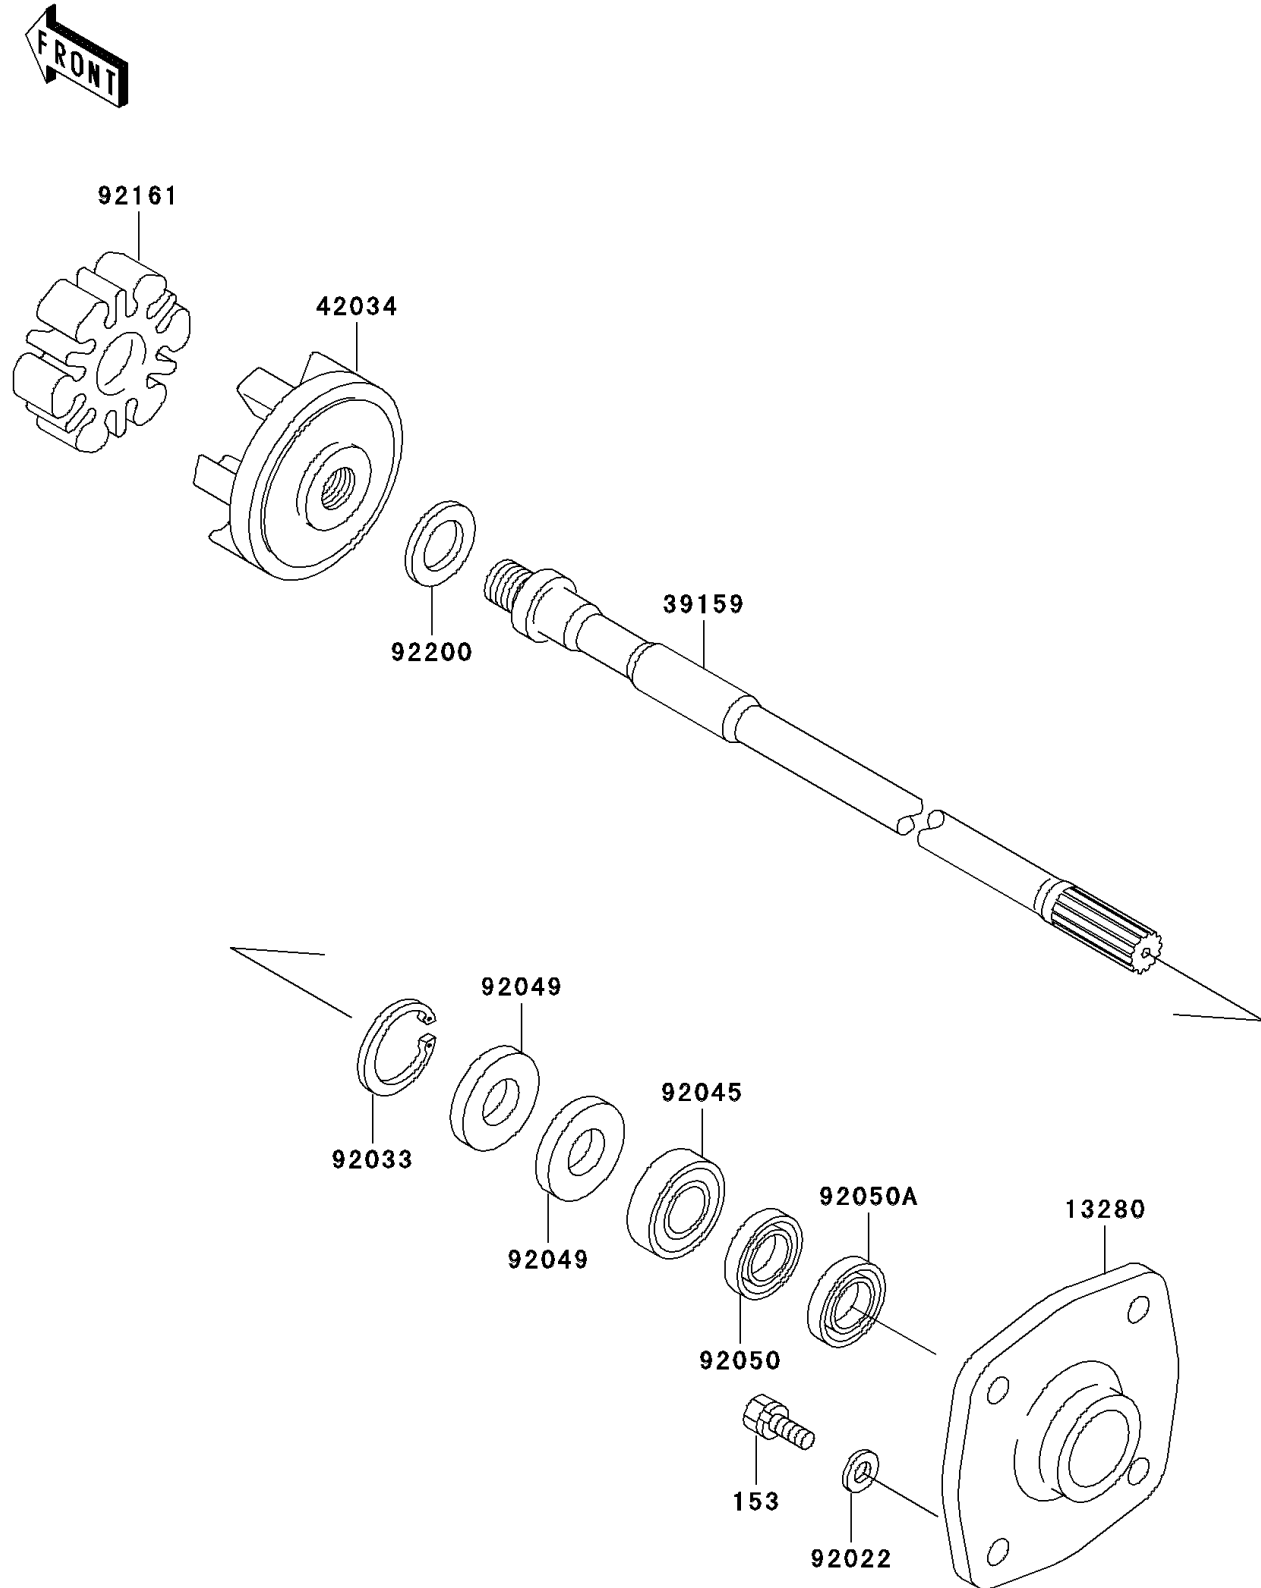

1999 Ultra 150 PARTS DIAGRAM

Drive Shaft

E3134

1999 Ultra 150 PARTS LIST

Drive Shaft

ITEM NAME	PART NUMBER	QUANTITY
BOLT-WS-SMALL (Ref # 153)	153R0830	4
HOLDER (Ref # 13280)	13280-3730	1
SHAFT-DRIVE (Ref # 39159)	39159-3730	1
COUPLING (Ref # 42034)	42034-3711	1
WASHER,8.2X18X1.5 (Ref # 92022)	92022-1964	4
RING-SNAP,42MM (Ref # 92033)	92033-3713	1
BEARING-BALL,60042RD (Ref # 92045)	92045-3705	1
SEAL-OIL,S620426 (Ref # 92049)	92049-3707	2
SEAL-OIL,SCY20368 (Ref # 92050)	92050-502	1
SEAL-OIL,SC20367 (Ref # 92050A)	92050-503	1
DAMPER (Ref # 92161)	92161-3711	1
WASHER,24X32X2.0 (Ref # 92200)	92200-3739	1