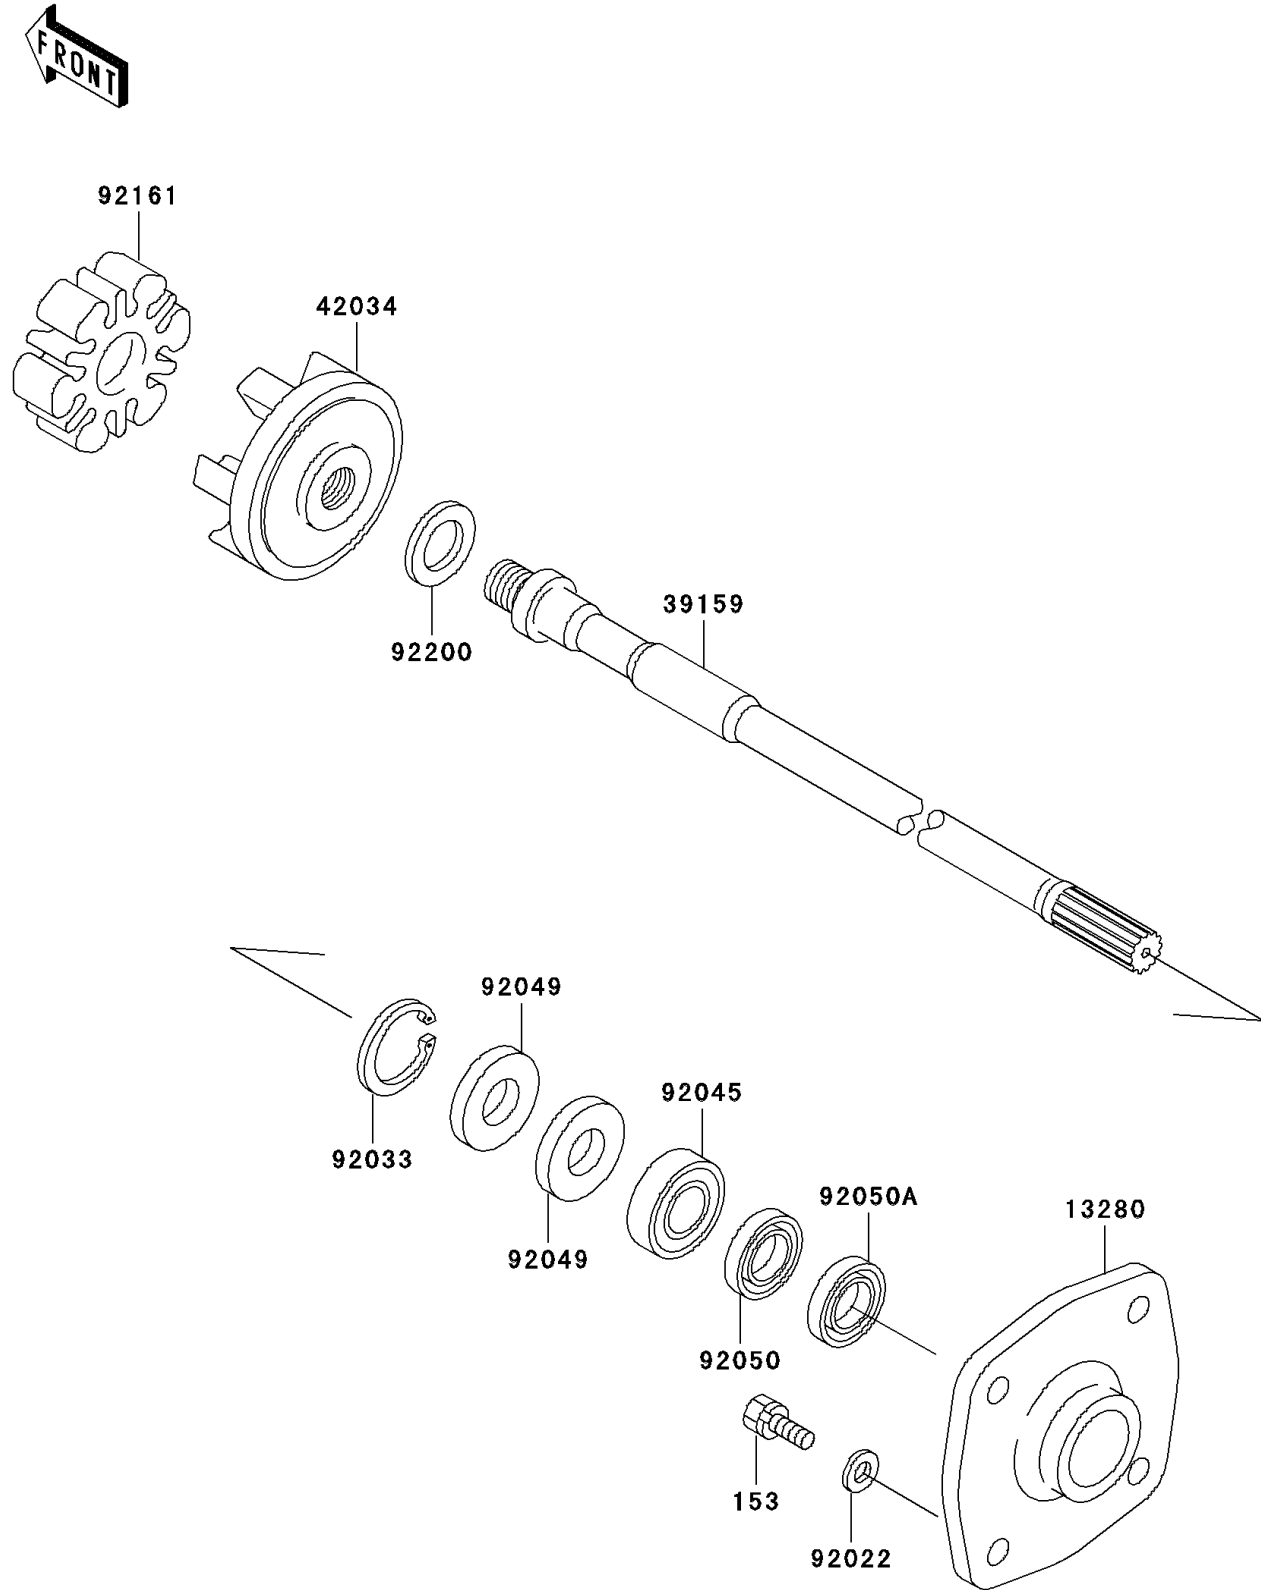

2001 Ultra 150 PARTS DIAGRAM

Drive Shaft

E3134

2001 Ultra 150 PARTS LIST

Drive Shaft

ITEM NAME	PART NUMBER	QUANTITY
BOLT-WS-SMALL (Ref # 153)	153R0830	4
HOLDER (Ref # 13280)	13280-3730	1
SHAFT-DRIVE (Ref # 39159)	39159-3730	1
COUPLING (Ref # 42034)	42034-3711	1
WASHER,8.2X18X1.5 (Ref # 92022)	92022-1964	4
RING-SNAP,42MM (Ref # 92033)	92033-3713	1
BEARING-BALL,60042RD (Ref # 92045)	92045-3705	1
SEAL-OIL,S620426 (Ref # 92049)	92049-3707	2
SEAL-OIL,SCY20368 (Ref # 92050)	92050-502	1
SEAL-OIL,SC20367 (Ref # 92050A)	92050-503	1
DAMPER (Ref # 92161)	92161-3711	1
WASHER,24X32X2.0 (Ref # 92200)	92200-3739	1