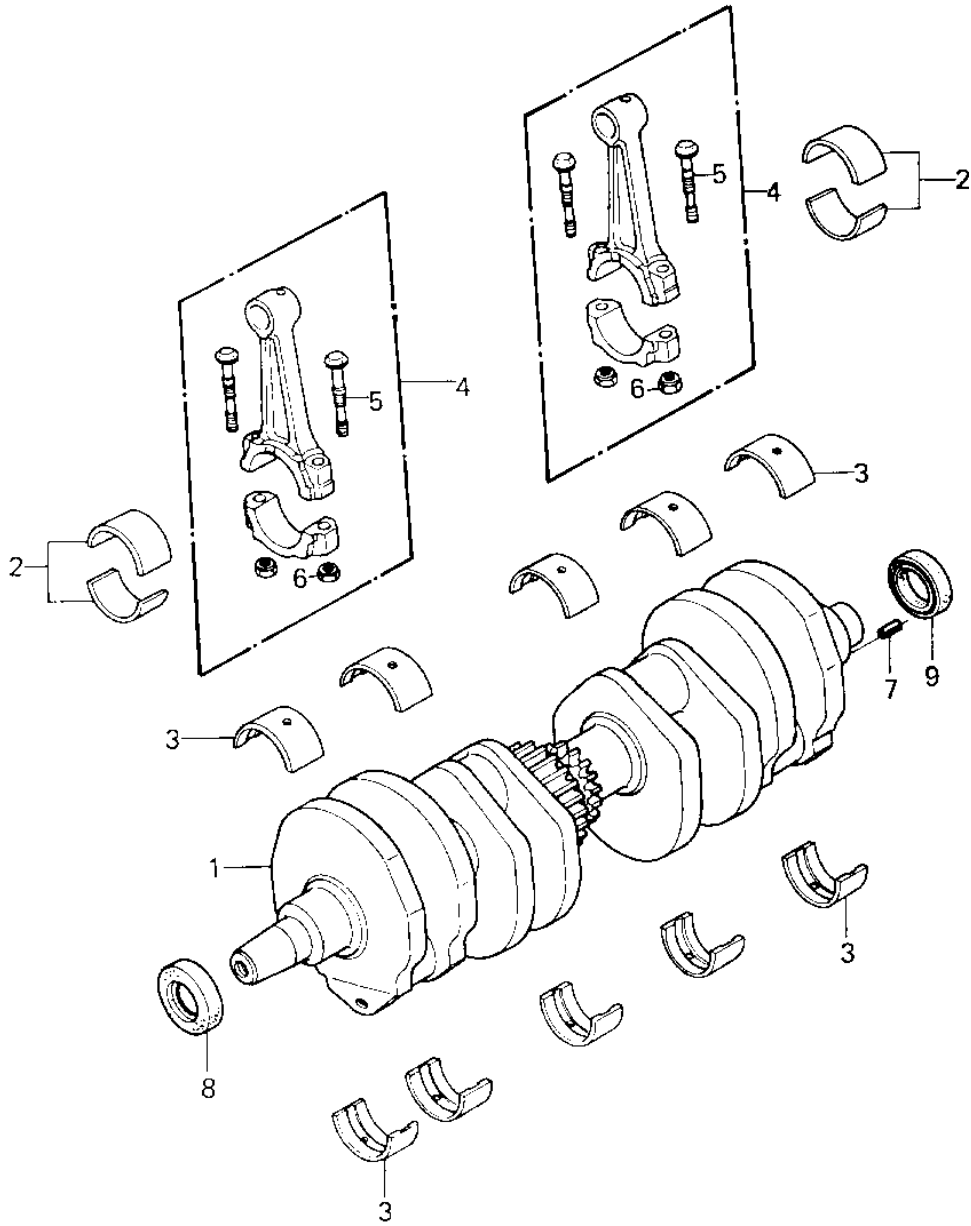

1980 LTD PARTS DIAGRAM

CRANKSHAFTS ('80 H1)

1980 LTD PARTS LIST

CRANKSHAFTS ('80 H1)

ITEM NAME	PART NUMBER	QUANTITY
CRANKSHAFT ASSY (Ref # 1)	13031-1028	1
METAL,CONNECT ROD BRG (Ref # 2)	13034-050	AR
METAL,CONNECT ROD BRG (Ref # 2)	13034-051	AR
METAL,CONNECT ROD BRG (Ref # 2)	13034-052	AR
BUSHING,CRANKSHAFT (Ref # 3)	92028-1100	10
BUSHING,CRANKSHAFT (Ref # 3)	92028-1101	10
BUSHING,CRANKSHAFT (Ref # 3)	92028-1102	10
CONNECTING ROD ASSY,J (Ref # 4)	13251-1007-JJ	4
UNAVAILABLE IN PRICE BOOK (Ref # 4)	13251-1007-H	4
CONNECTING ROD ASSY,J (Ref # 4)	13251-1007-JJ	4
BOLT,CONNECTING ROD,8 (Ref # 5)	92001-1887	8
NUT,FLANGED,8MM (Ref # 6)	92015-1311	8
PIN-SPRING,4X8 (Ref # 7)	555A0408	1
OIL SEAL,HSCY22397 (Ref # 8)	92050-080	1
OIL SEAL,HSCY25397 (Ref # 9)	92050-081	1