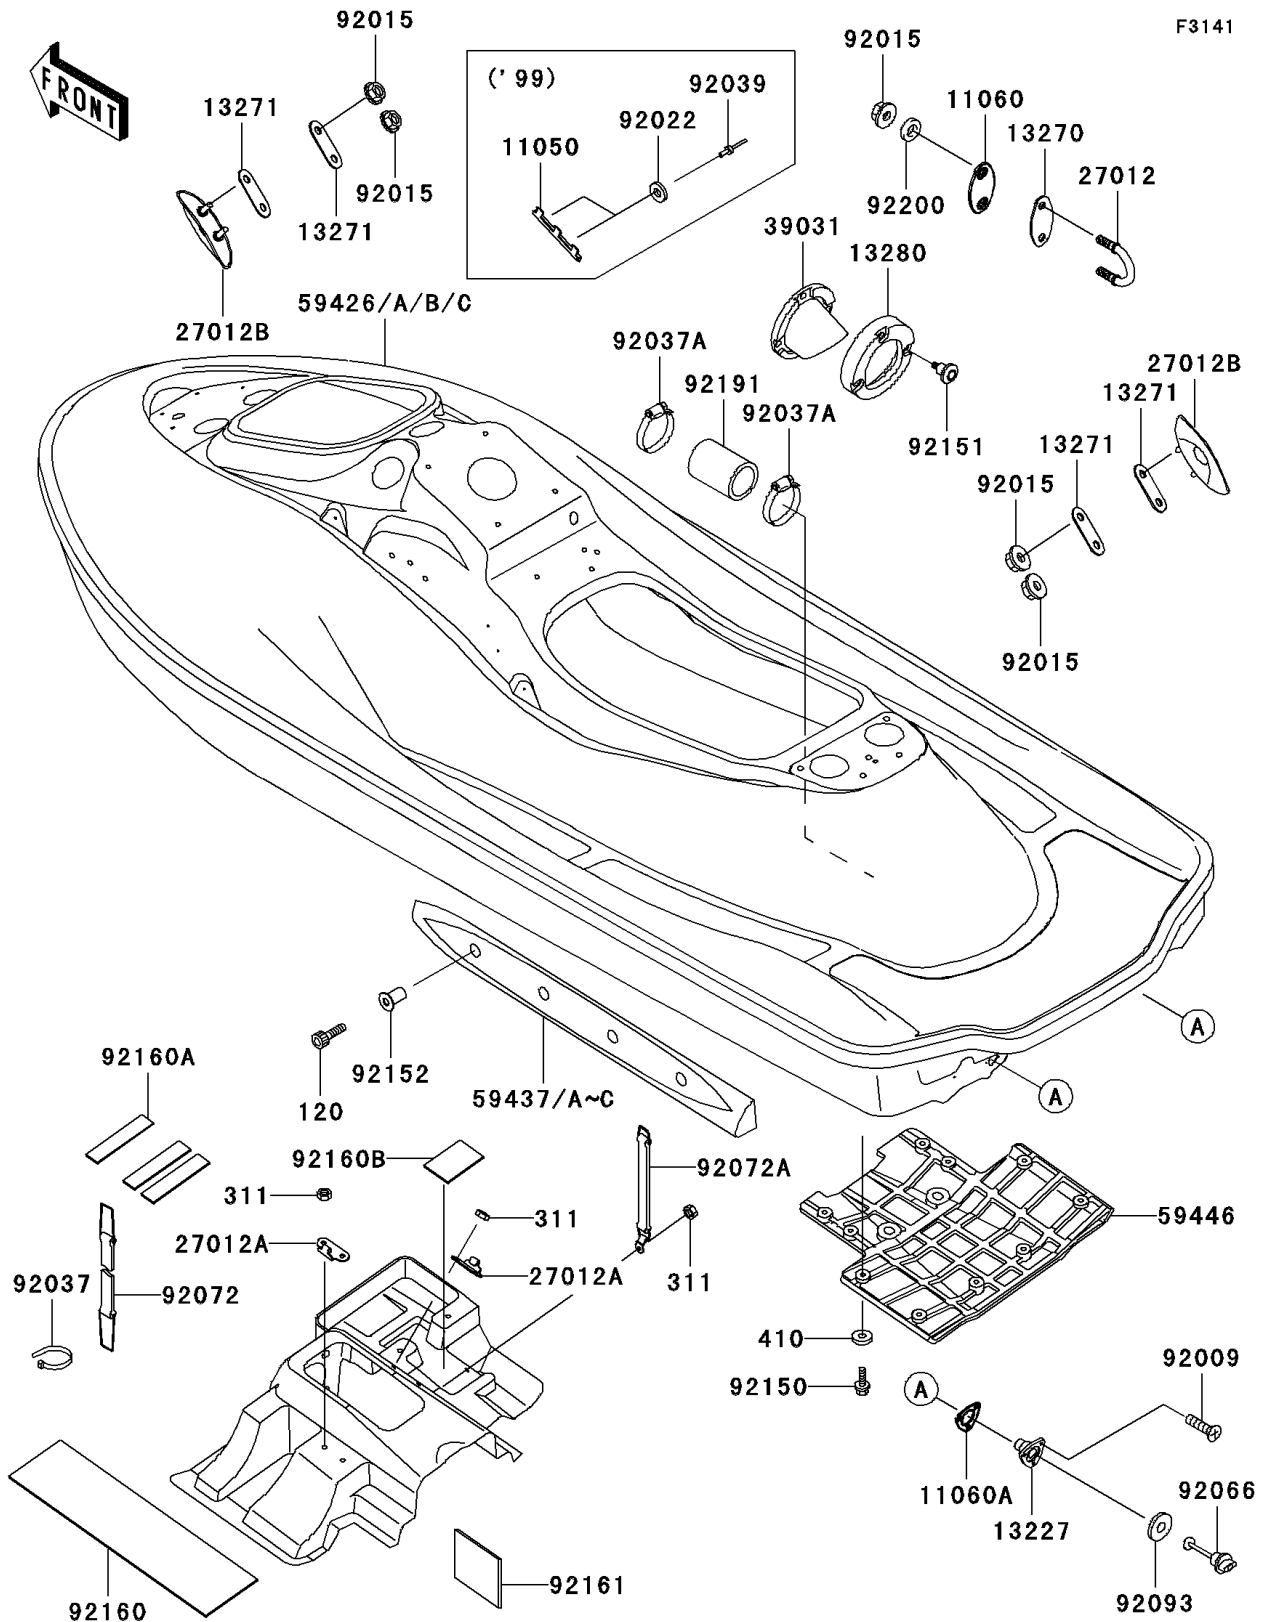

# 2001 Ultra 150 PARTS DIAGRAM

Hull

## 2001 Ultra 150 PARTS LIST

### Hull

ITEM NAME	PART NUMBER	QUANTITY
GASKET,U HOOK,RR (Ref # 11060)	11060-3800	2
GASKET,DRAIN PLUG (Ref # 11060A)	11060-3801	2
HOUSING,DRAIN PLUG (Ref # 13227)	13227-3711	2
PLATE (Ref # 13270)	13270-3860	2
PLATE (Ref # 13271)	13271-3724	4
HOLDER,EXHAUST VALVE (Ref # 13280)	13280-3718	1
HOOK (Ref # 27012)	27012-3797	2
HOOK (Ref # 27012A)	27012-3816	2
HOOK,BOW,F.BLACK (Ref # 27012B)	27012-3822-6Z	2
CAP-END (Ref # 39031)	39031-3704	1
STABILIZER,LH,F.BLACK (Ref # 59437A)	59437-3721-6Z	1
STABILIZER,RH,F.BLACK (Ref # 59437C)	59437-3722-6Z	1
COVER-JET PUMP (Ref # 59446)	59446-3749	1
SCREW,TAPPING,4X16 (Ref # 92009)	92009-3849	6
NUT,FLANGED,8MM (Ref # 92015)	92015-3709	8
CLAMP (Ref # 92037)	92037-1173	1
CLAMP (Ref # 92037A)	92037-509	2
PLUG,RR,DRAIN (Ref # 92066)	92066-3744	2
BAND,340X22 (Ref # 92072)	92072-3805	1
BAND,248X18 (Ref # 92072A)	92072-3829	1
SEAL (Ref # 92093)	92093-3720	2
BOLT,SOCKET,6X18 (Ref # 92150)	92150-3775	10
BOLT,SOCKET,M6,SHOULDER (Ref # 92151)	92151-3746	3
COLLAR (Ref # 92152)	92152-3715	8
DAMPER (Ref # 92160)	92160-3839	1
DAMPER (Ref # 92160A)	92160-3840	3
DAMPER (Ref # 92160B)	92160-3913	1
BOLT-SOCKET (Ref # 120)	120R0630	8
NUT-HEX,6MM (Ref # 311)	311R0600	5

### Hull

ITEM NAME	PART NUMBER	QUANTITY
WASHER-PLAIN-SMALL,6MM (Ref # 410)	410S0600	10
DAMPER (Ref # 92161)	92161-3704	1
TUBE,39X51X70 (Ref # 92191)	92191-3856	1
WASHER (Ref # 92200)	92200-3779	4
HULL-COMP,C.S.RED (Ref # 59426B)	59426-3911-QV	1