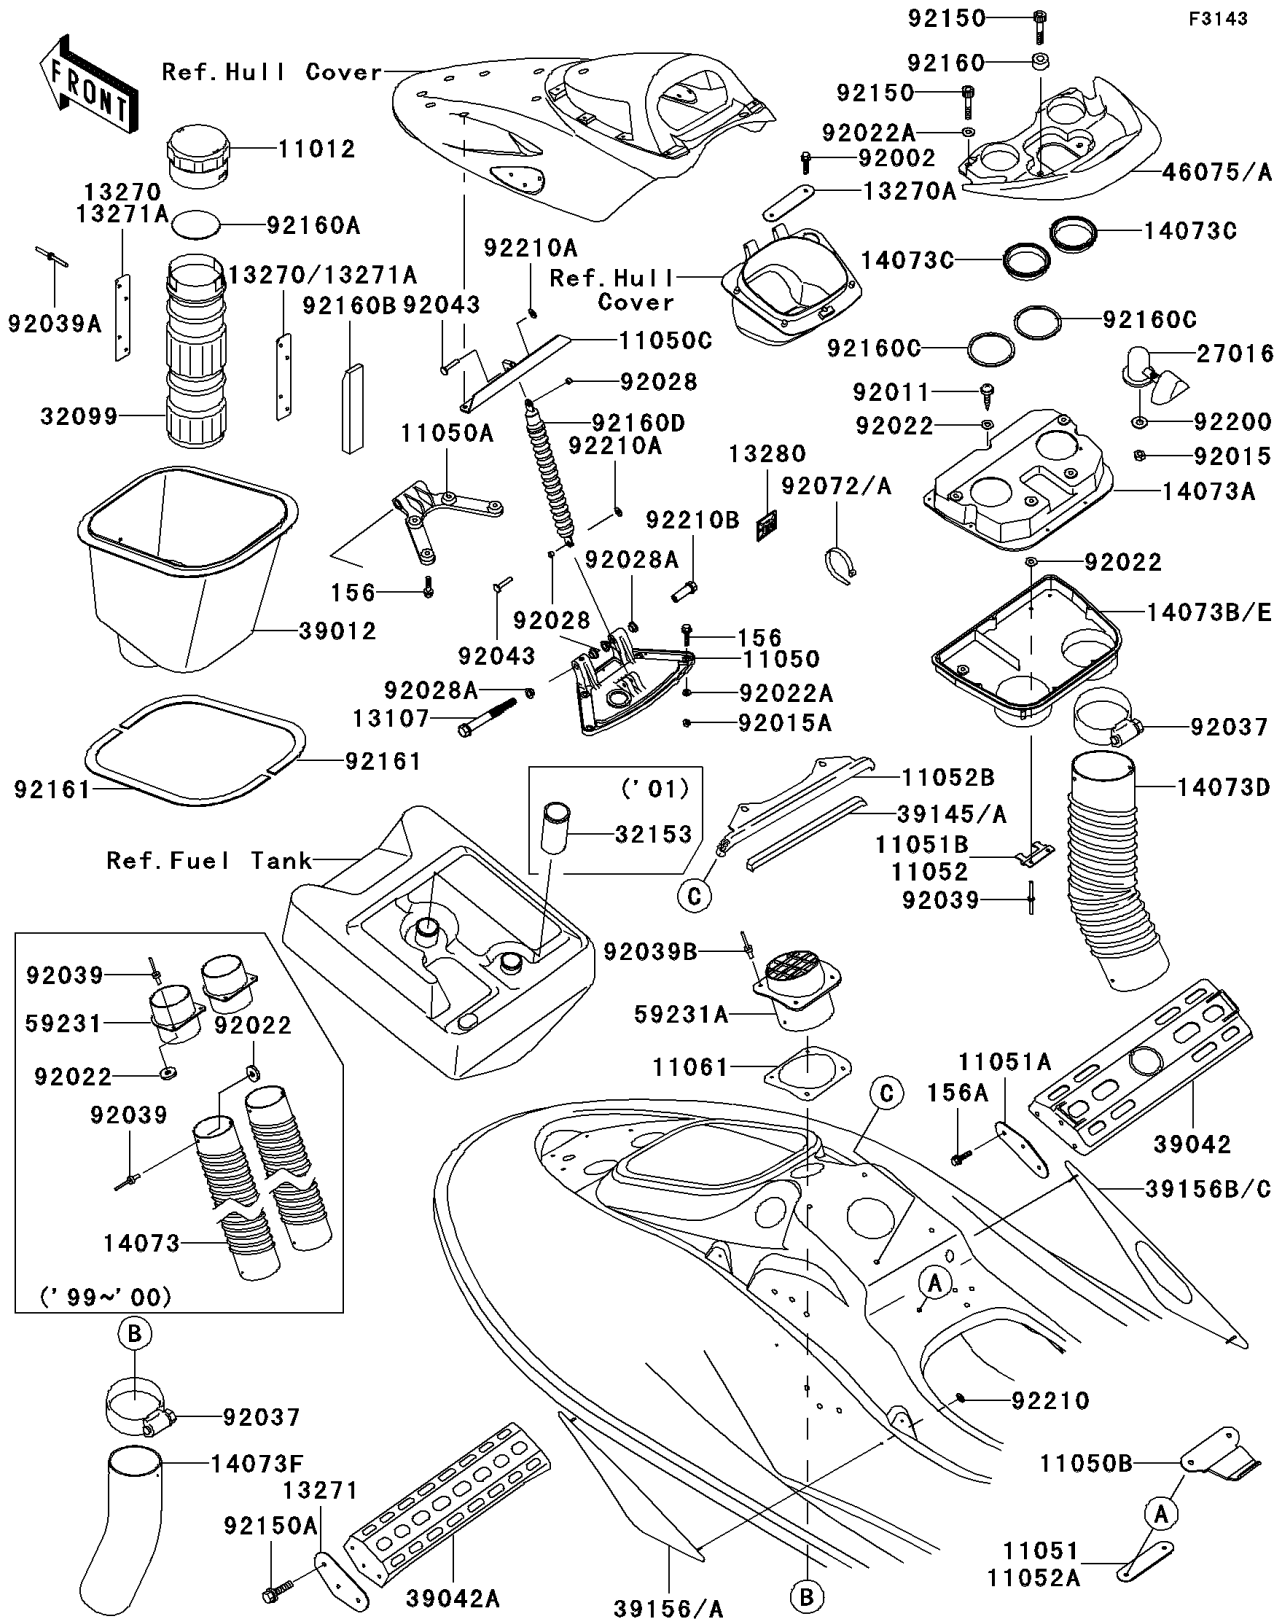

2001 Ultra 150 PARTS DIAGRAM

Hull Fittings