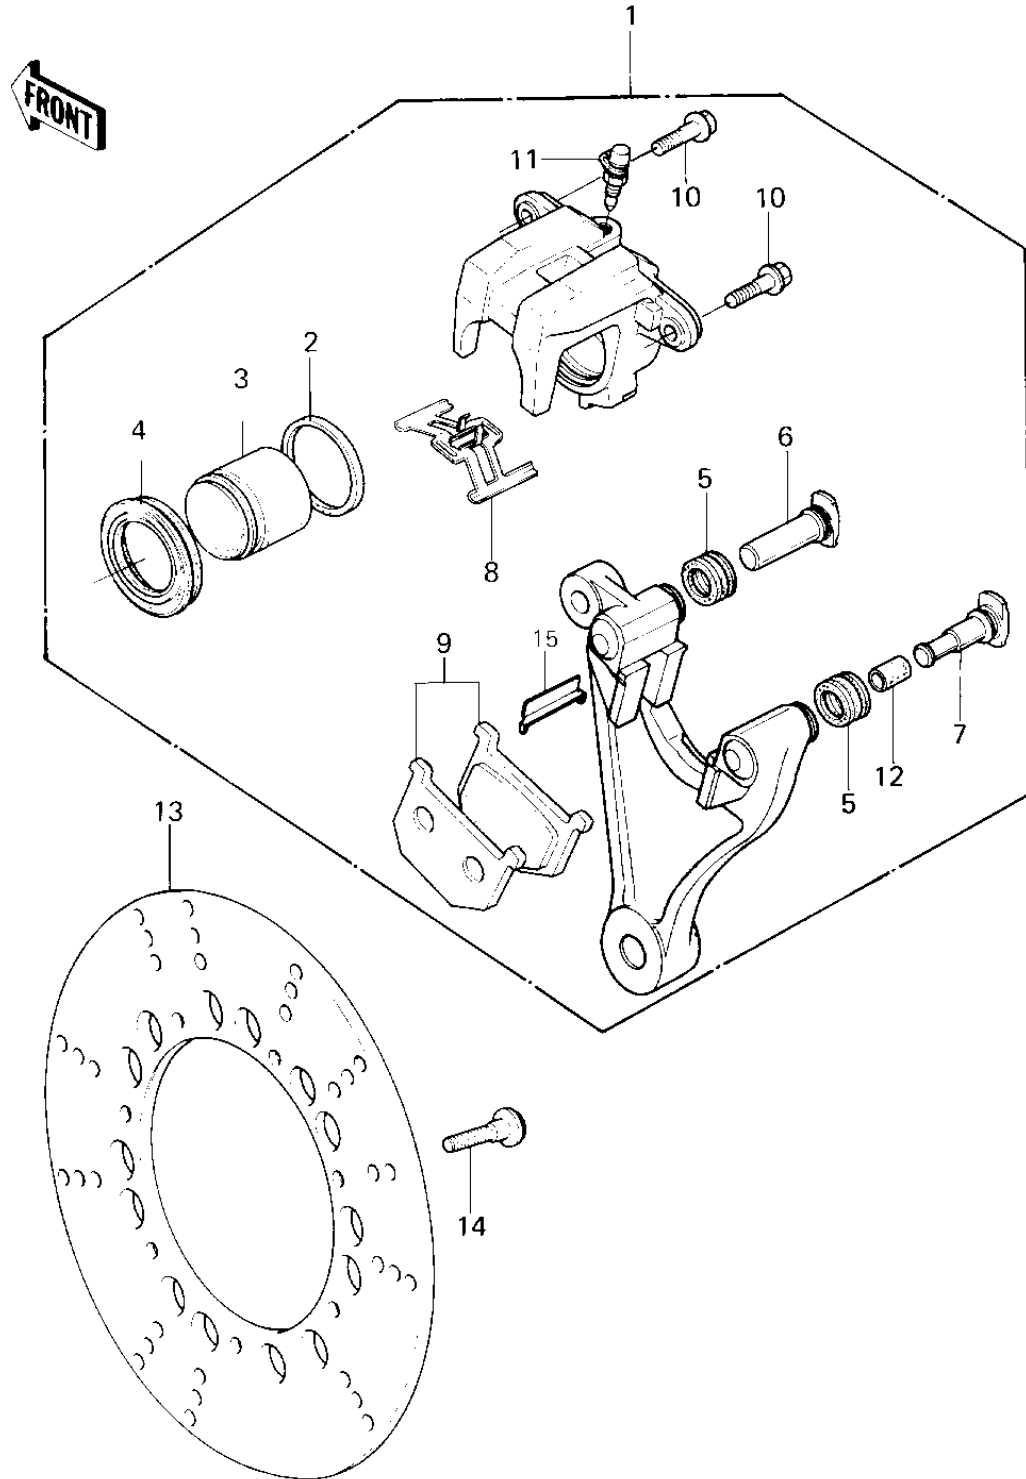

1980 LTD PARTS DIAGRAM

REAR BRAKE ('80 H1)

1980 LTD PARTS LIST

REAR BRAKE ('80 H1)

ITEM NAME	PART NUMBER	QUANTITY
CALIPER-ASSY,RR (Ref # 1)	43041-1057	1
RING,PISTON SEAL (Ref # 2)	43049-002	1
PISTON-COMP-BRAKE (Ref # 3)	43020-1096	1
DUST SEAL,PISTON (Ref # 4)	49006-1043	1
DUST SEAL (Ref # 5)	49006-1044	2
SHAFT,CALIPER (Ref # 6)	43045-1007	1
SHAFT,CALIPER (Ref # 7)	43045-1008	1
SPRING,PAD (Ref # 8)	92081-1229	1
PAD-ASSY-BRAKE (Ref # 9)	43082-1025	1
BOLT,FLANGED,8X25,BLA (Ref # 10)	92001-1510	2
BLEEDER SET (Ref # 11)	43085-001	1
BUSHING,SHAFT CALIPER (Ref # 12)	92028-1090	1
DISC,RR,SILVER (Ref # 13)	41080-1131	1
BOLT,SOCKET,8X30 (Ref # 14)	92001-1951	7
GUIDE,PAD (Ref # 15)	13070-1026	2