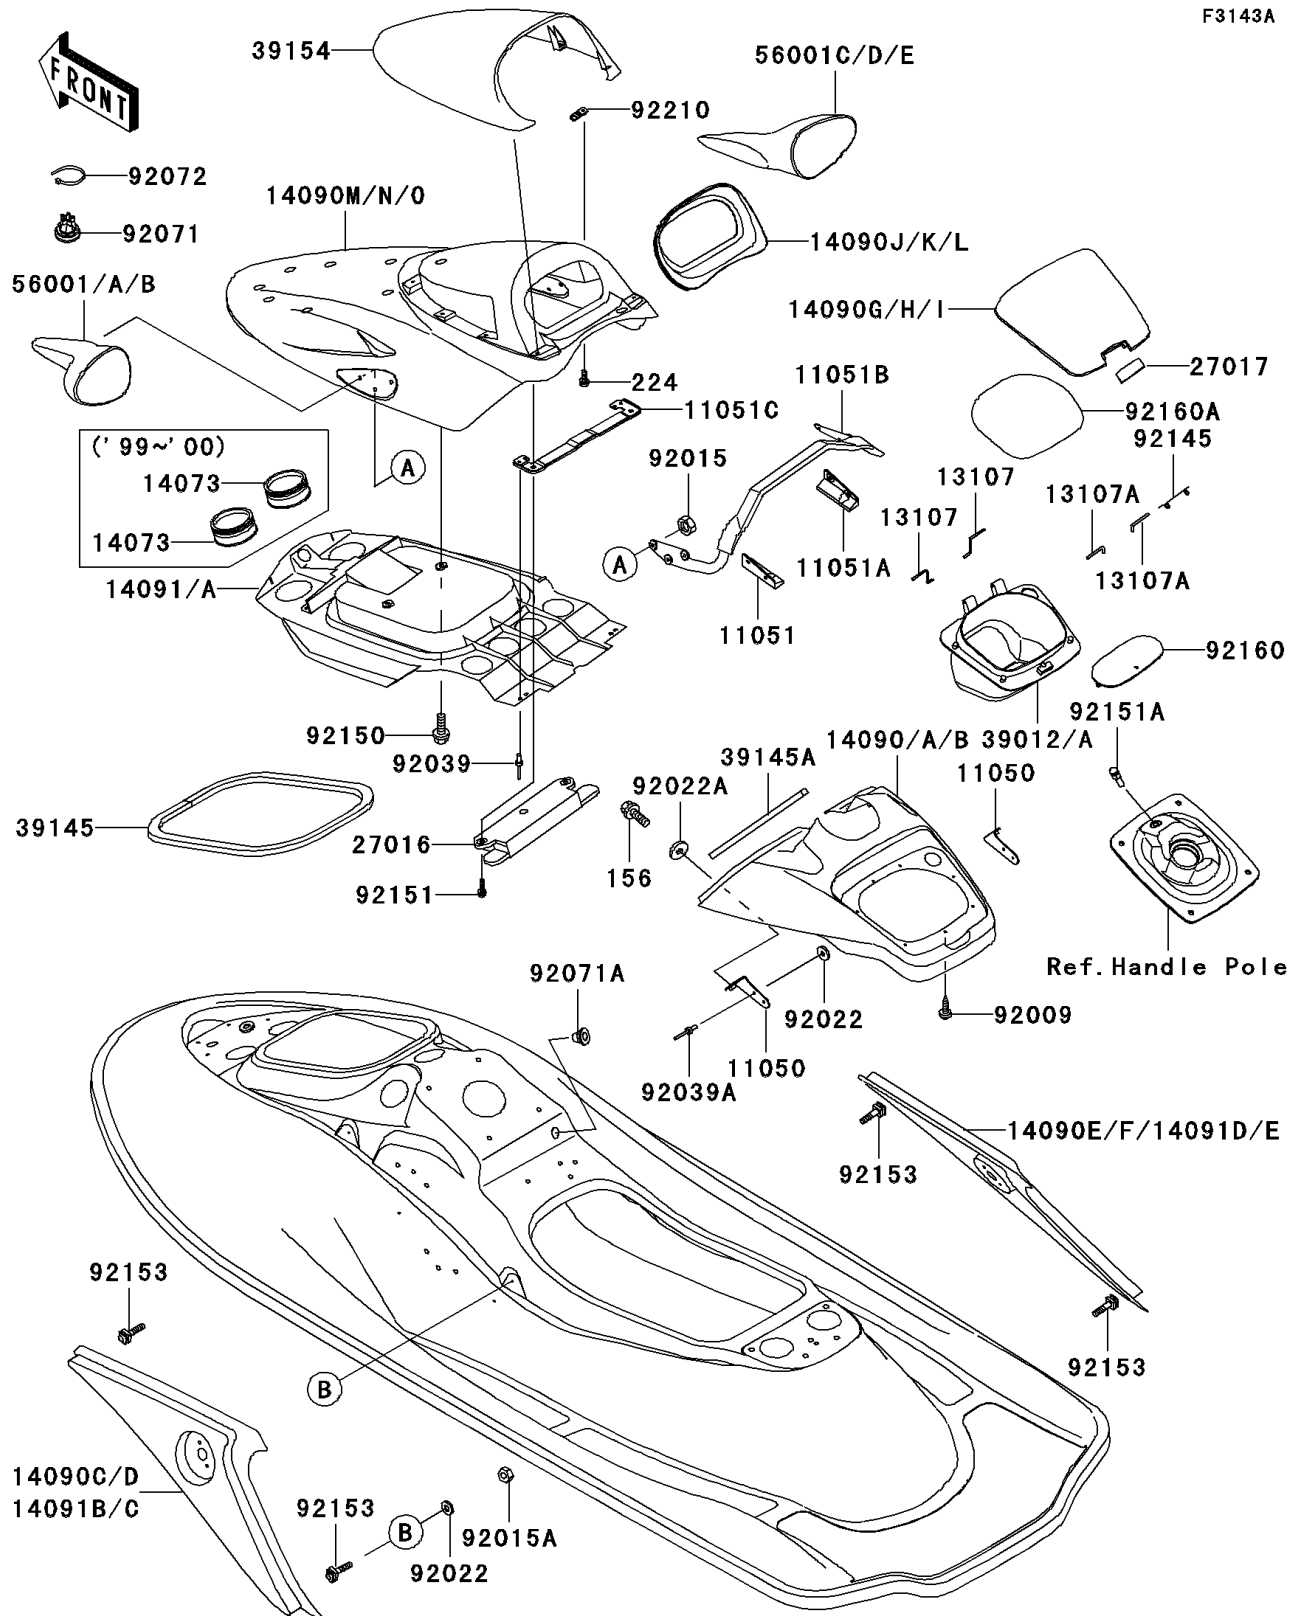

1999 Ultra 150 PARTS DIAGRAM

Hull Cover

F3143A

1999 Ultra 150 PARTS LIST

Hull Cover

ITEM NAME	PART NUMBER	QUANTITY
BRACKET (Ref # 11050)	11050-3746	2
BRACKET,LH (Ref # 11051)	11051-3745	1
BRACKET,RH (Ref # 11051A)	11051-3746	1
BRACKET (Ref # 11051B)	11051-3753	1
BRACKET (Ref # 11051C)	11051-3759	1
SHAFT (Ref # 13107)	13107-3761	2
SHAFT (Ref # 13107A)	13107-3769	2
DUCT (Ref # 14073)	14073-3779	2
COVER,HANDLE,S.RED (Ref # 14090A)	14090-3809-H1	1
COVER,SIDE,LH,F.SILVER (Ref # 14090C)	14090-3810-B8	1
COVER,SIDE,RH,F.SILVER (Ref # 14090E)	14090-3811-B8	1
COVER,CENTER STORAGE,S.RED (Ref # 14090H)	14090-3812-H1	1
COVER,METER,S.RED (Ref # 14090K)	14090-3820-H1	1
COVER,HATCH,S.RED (Ref # 14090N)	14090-3823-H1	1
COVER,DUCT (Ref # 14091)	14091-3706	1
LOCK-ASSY,LID (Ref # 27016)	27016-3753	1
LOCK,CENTER STORAGE,F.BLACK (Ref # 27017)	27017-3720-6Z	1
CASE-STORAGE (Ref # 39012)	39012-3723	1
TRIM-SEAL (Ref # 39145)	39145-3756	1
TRIM-SEAL,L=340 (Ref # 39145A)	39145-3764	2
BOLT-WP,6X18 (Ref # 156)	156R0618	2
SCREW-PAN-WP-CROS,5X14 (Ref # 224)	224R0514	8
WINDSHIELD (Ref # 39154)	39154-3707	1
MIRROR-ASSY,LH,S.RED (Ref # 56001A)	56001-3713-H1	1
MIRROR-ASSY,RH,S.RED (Ref # 56001D)	56001-3714-H1	1
SCREW,TAPPING,5X20 (Ref # 92009)	92009-3716	7
NUT,LOCK,6MM (Ref # 92015)	92015-3766	6
NUT,LOCK,5MM (Ref # 92015A)	92015-3798	4
WASHER,5X16X1.5 (Ref # 92022)	92022-3041	8

1999 Ultra 150 PARTS LIST

Hull Cover

ITEM NAME	PART NUMBER	QUANTITY
WASHER,6.5X20X1.5 (Ref # 92022A)	92022-3710	2
RIVET (Ref # 92039)	92039-3747	4
RIVET (Ref # 92039A)	92039-3775	4
GROMMET (Ref # 92071)	92071-3819	1
GROMMET (Ref # 92071A)	92071-3826	1
BAND,L=292.1 (Ref # 92072)	92072-3509	1
SPRING (Ref # 92145)	92145-3711	1
BOLT,6X18 (Ref # 92150)	92150-3729	4
BOLT,6X22 (Ref # 92151)	92151-3769	2
BOLT (Ref # 92151A)	92151-3776	1
BOLT,5MM (Ref # 92153)	92153-3703	4
DAMPER (Ref # 92160)	92160-3926	1
DAMPER (Ref # 92160A)	92160-3933	1
NUT (Ref # 92210)	92210-3750	8