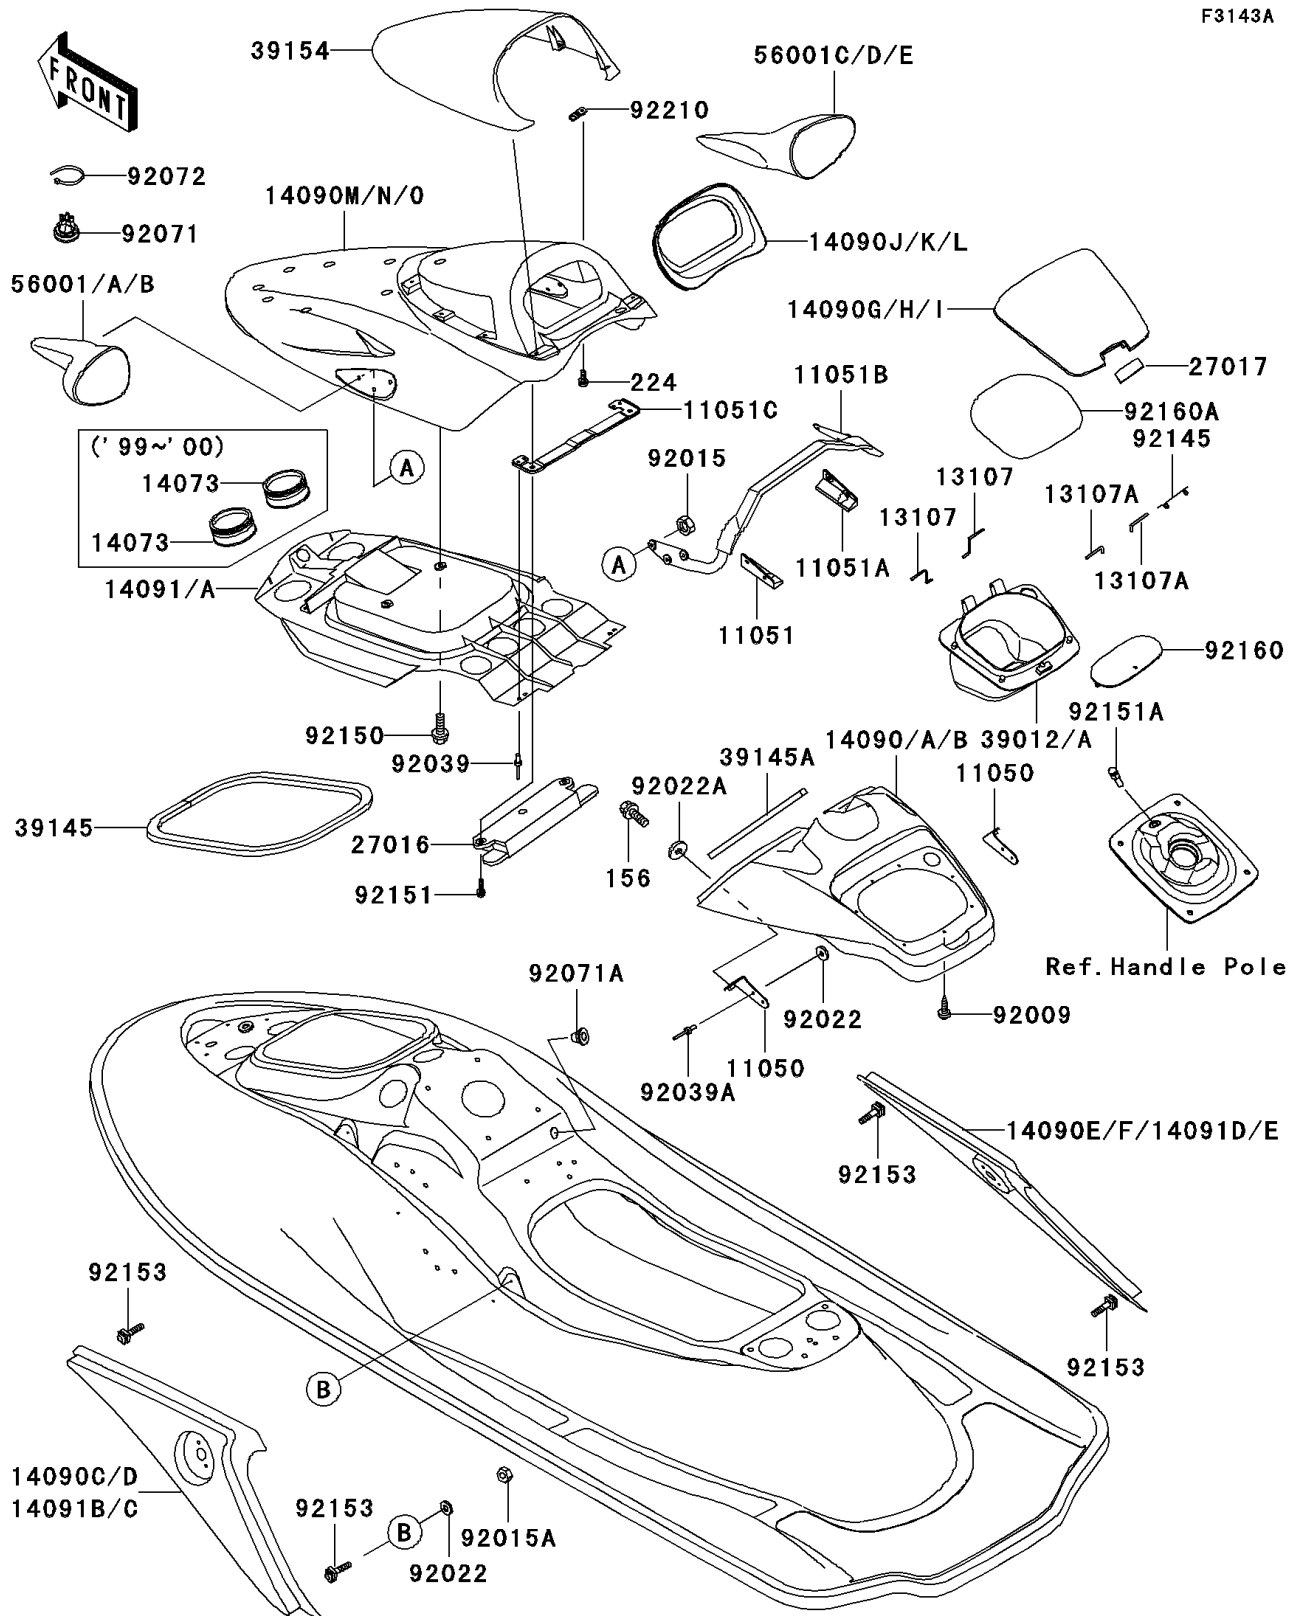

# 1999 Ultra 150 PARTS DIAGRAM

Hull Cover

F3143A

# 1999 Ultra 150 PARTS LIST

## Hull Cover

ITEM NAME	PART NUMBER	QUANTITY
BRACKET (Ref # 11050)	11050-3746	2
BRACKET,LH (Ref # 11051)	11051-3745	1
BRACKET,RH (Ref # 11051A)	11051-3746	1
BRACKET (Ref # 11051B)	11051-3753	1
BRACKET (Ref # 11051C)	11051-3759	1
SHAFT (Ref # 13107)	13107-3761	2
SHAFT (Ref # 13107A)	13107-3769	2
DUCT (Ref # 14073)	14073-3779	2
COVER,HANDLE,S.RED (Ref # 14090A)	14090-3809-H1	1
COVER,SIDE,LH,F.SILVER (Ref # 14090C)	14090-3810-B8	1
COVER,SIDE,RH,F.SILVER (Ref # 14090E)	14090-3811-B8	1
COVER,CENTER STORAGE,S.RED (Ref # 14090H)	14090-3812-H1	1
COVER,METER,S.RED (Ref # 14090K)	14090-3820-H1	1
COVER,HATCH,S.RED (Ref # 14090N)	14090-3823-H1	1
COVER,DUCT (Ref # 14091)	14091-3706	1
LOCK-ASSY,LID (Ref # 27016)	27016-3753	1
LOCK,CENTER STORAGE,F.BLACK (Ref # 27017)	27017-3720-6Z	1
CASE-STORAGE (Ref # 39012)	39012-3723	1
TRIM-SEAL (Ref # 39145)	39145-3756	1
TRIM-SEAL,L=340 (Ref # 39145A)	39145-3764	2
BOLT-WP,6X18 (Ref # 156)	156R0618	2
SCREW-PAN-WP-CROS,5X14 (Ref # 224)	224R0514	8
WINDSHIELD (Ref # 39154)	39154-3707	1
MIRROR-ASSY,LH,S.RED (Ref # 56001A)	56001-3713-H1	1
MIRROR-ASSY,RH,S.RED (Ref # 56001D)	56001-3714-H1	1
SCREW,TAPPING,5X20 (Ref # 92009)	92009-3716	7
NUT,LOCK,6MM (Ref # 92015)	92015-3766	6
NUT,LOCK,5MM (Ref # 92015A)	92015-3798	4
WASHER,5X16X1.5 (Ref # 92022)	92022-3041	8

## Hull Cover

ITEM NAME	PART NUMBER	QUANTITY
WASHER,6.5X20X1.5 (Ref # 92022A)	92022-3710	2
RIVET (Ref # 92039)	92039-3747	4
RIVET (Ref # 92039A)	92039-3775	4
GROMMET (Ref # 92071)	92071-3819	1
GROMMET (Ref # 92071A)	92071-3826	1
BAND,L=292.1 (Ref # 92072)	92072-3509	1
SPRING (Ref # 92145)	92145-3711	1
BOLT,6X18 (Ref # 92150)	92150-3729	4
BOLT,6X22 (Ref # 92151)	92151-3769	2
BOLT (Ref # 92151A)	92151-3776	1
BOLT,5MM (Ref # 92153)	92153-3703	4
DAMPER (Ref # 92160)	92160-3926	1
DAMPER (Ref # 92160A)	92160-3933	1
NUT (Ref # 92210)	92210-3750	8