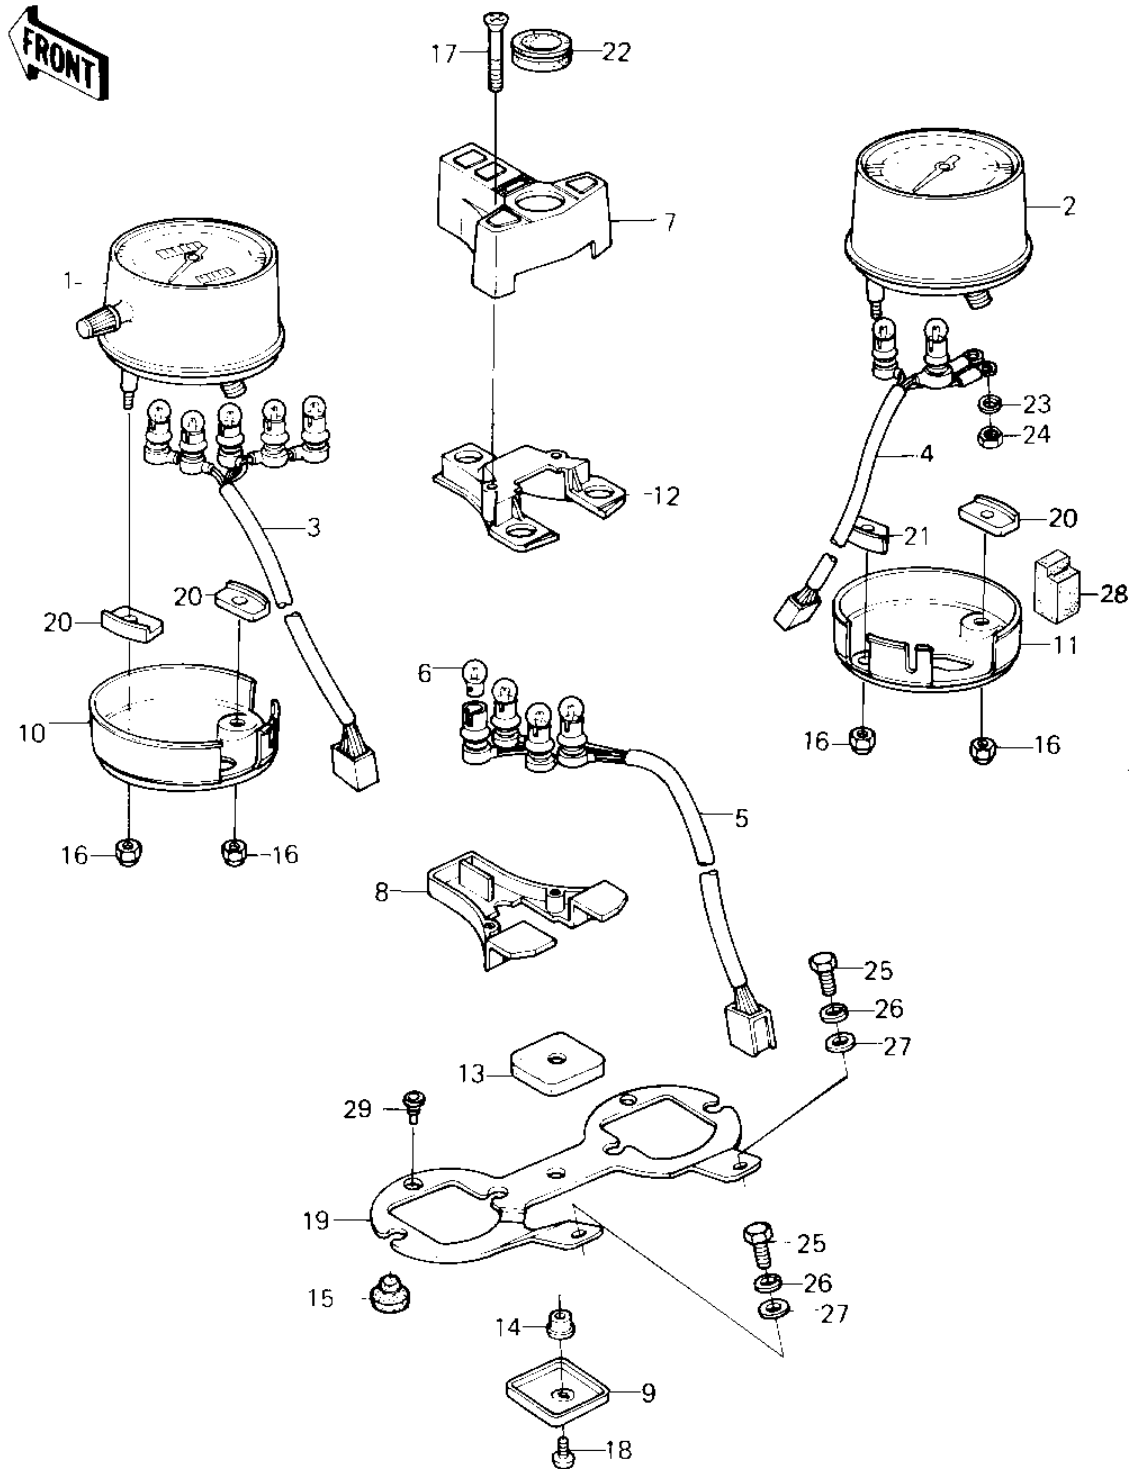

1980 LTD PARTS DIAGRAM

METERS ('80 H1)

1980 LTD PARTS LIST

METERS ('80 H1)

ITEM NAME	PART NUMBER	QUANTITY
SPEEDOMETER,KM/&MPH (Ref # 1)	25005-1078	1
SPEEDOMETER,KM/H (Ref # 1)	25005-1080	1
TACHOMETER,X1000RPM (Ref # 2)	25015-1062	1
SOCKET,SPEEDOMETER (Ref # 3)	23008-1060	1
SOCKET,TACHOMETER (Ref # 4)	23008-1062	1
SOCKET,PILOT BOX (Ref # 5)	23008-1061	1
BULB 12V 3W (Ref # 6)	92069-018	11
COVER,PILOT BOX UPPER (Ref # 7)	25023-1021	1
COVER,PILOT BOX LOWER (Ref # 8)	14025-1226	1
COVER,METER BRACKET (Ref # 9)	14025-1227	1
COVER,SPEEDOMETER (Ref # 10)	14025-1224	1
COVER,TACHOMETER (Ref # 11)	14025-1225	1
PLATE,SOCKET (Ref # 12)	13169-1268	1
DAMPER RUBBER (Ref # 13)	92075-1255	1
DAMPER RUBBER,MET FIT (Ref # 14)	25019-023	1
DAMPER,METER FITTING (Ref # 15)	92075-1150	4
NUT-CAP,5MM (Ref # 16)	322N0500	4
SCREW,CUNTERS NK,4X35 (Ref # 17)	92009-1093	2
SCREW,TAPPING,4X10 (Ref # 18)	92009-1040	1
BRACKET,METER (Ref # 19)	25008-1030	1
DAMPER,METER (Ref # 20)	92075-1192	3
DAMPER RUBBER,METER (Ref # 21)	92075-1265	1
DAMPER RUBBER (Ref # 22)	92075-1256	1
WASHER SPRING 4MM (Ref # 23)	461F0400	2
NUT-HEX (Ref # 24)	312B0400	2
BOLT-UPSET 6X14 (Ref # 25)	112B0614	2
WASHER SPRING 6MM (Ref # 26)	461F0600	2
WASHER PLAIN 6MM (Ref # 27)	411B0600	2
DAMPER RUBBER,METER (Ref # 28)	92075-1266	1

1980 LTD PARTS LIST

METERS ('80 H1)

ITEM NAME	PART NUMBER	QUANTITY
DAMPER,METER (Ref # 29)	92075-1149	2