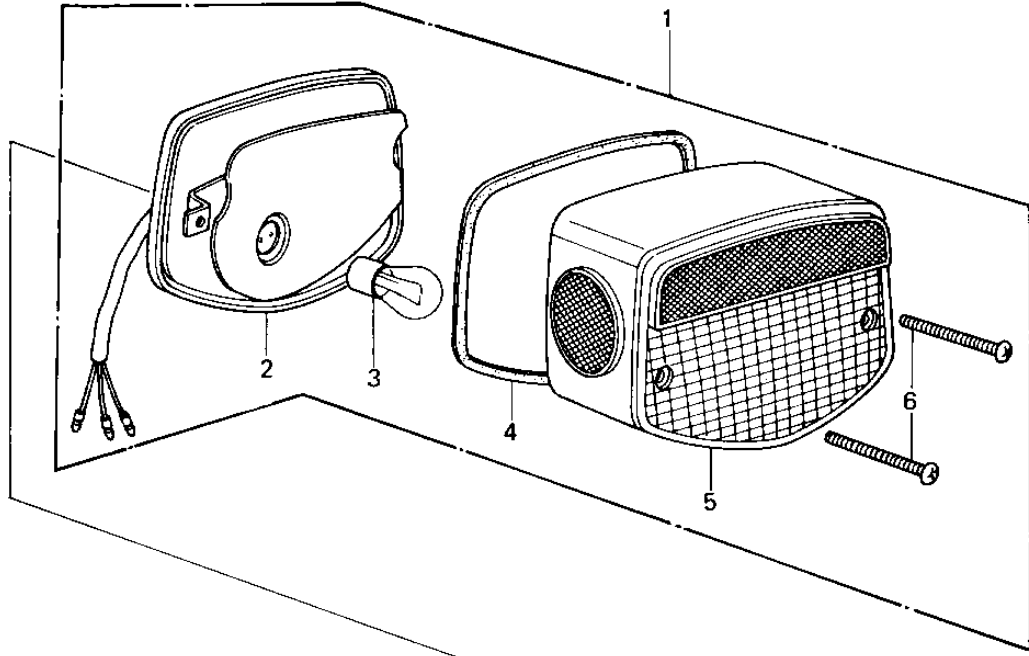

1980 LTD PARTS DIAGRAM

TAILLIGHT ('80 H1)

1980 LTD PARTS LIST

TAILLIGHT ('80 H1)

ITEM NAME	PART NUMBER	QUANTITY
TAIL LAMP UNIT (Ref # 1)	23025-064	1
CASE,TAIL LIGHT (Ref # 2)	23027-041	1
BULB,12V 32/3CP (Ref # 3)	92069-059	1
GASKET,TAIL LENS (Ref # 4)	23028-021	1
LENS,TAIL LAMP (Ref # 5)	23026-034	1
SCREW-PAN-CROS (Ref # 6)	220R0460	2
BRACKET,LICENSE PLATE (Ref # 7)	23036-1028	1
DAMPER RUBBER (Ref # 8)	23066-023	1
DAMPER RUBBER (Ref # 9)	23066-020	2
COLLAR,6.8X10X8.5 (Ref # 10)	92027-129	2
WASHER 6.5X20X1.6T (Ref # 11)	92022-125	5
BOLT-UPSET (Ref # 12)	112G0618	2
DAMPER RUBBER,RR FEND (Ref # 13)	35039-004	1
DAMPER RUBBER,RR FEND (Ref # 14)	92075-121	3
COLLAR 6.8X10X14.5 (Ref # 15)	92027-156	3
WASHER SPRING 6MM (Ref # 16)	461F0600	3
BOLT-UPSET (Ref # 17)	112G0625	3