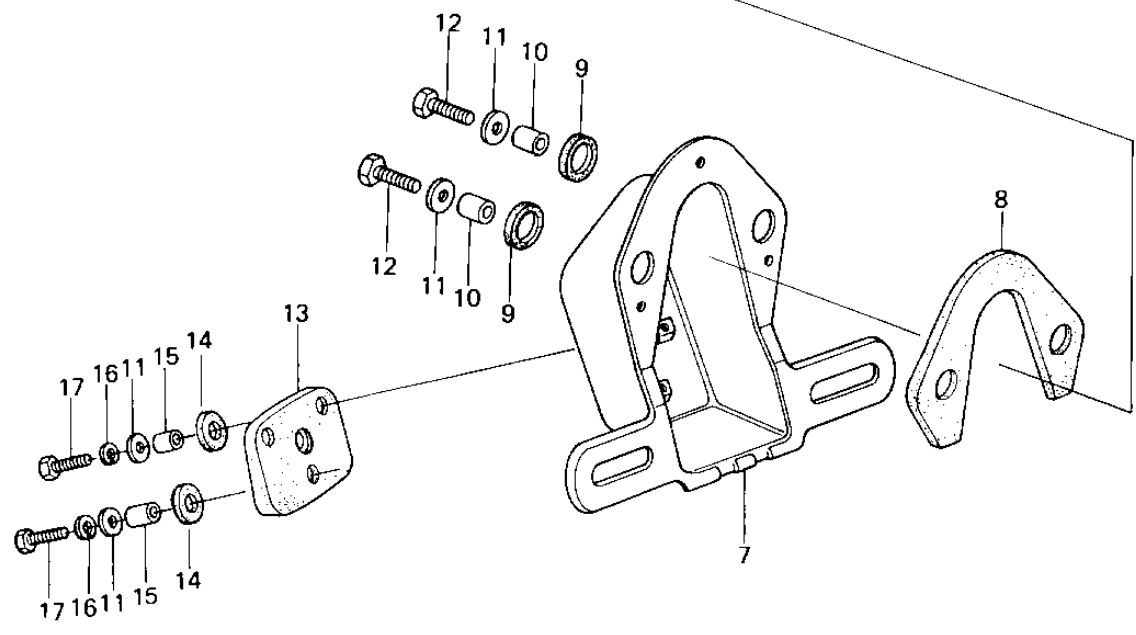

1980 LTD PARTS DIAGRAM

TAILLIGHT ('80 H1)

1980 LTD PARTS LIST

TAILLIGHT ('80 H1)

ITEM NAME	PART NUMBER	QUANTITY
TAIL LAMP UNIT (Ref # 1)	23025-064	1
CASE,TAIL LIGHT (Ref # 2)	23027-041	1
BULB,12V 32/3CP (Ref # 3)	92069-059	1
GASKET,TAIL LENS (Ref # 4)	23028-021	1
LENS,TAIL LAMP (Ref # 5)	23026-034	1
SCREW-PAN-CROS (Ref # 6)	220R0460	2
BRACKET,LICENSE PLATE (Ref # 7)	23036-1028	1
DAMPER RUBBER (Ref # 8)	23066-023	1
DAMPER RUBBER (Ref # 9)	23066-020	2
COLLAR,6.8X10X8.5 (Ref # 10)	92027-129	2
WASHER 6.5X20X1.6T (Ref # 11)	92022-125	5
BOLT-UPSET (Ref # 12)	112G0618	2
DAMPER RUBBER,RR FEND (Ref # 13)	35039-004	1
DAMPER RUBBER,RR FEND (Ref # 14)	92075-121	3
COLLAR 6.8X10X14.5 (Ref # 15)	92027-156	3
WASHER SPRING 6MM (Ref # 16)	461F0600	3
BOLT-UPSET (Ref # 17)	112G0625	3