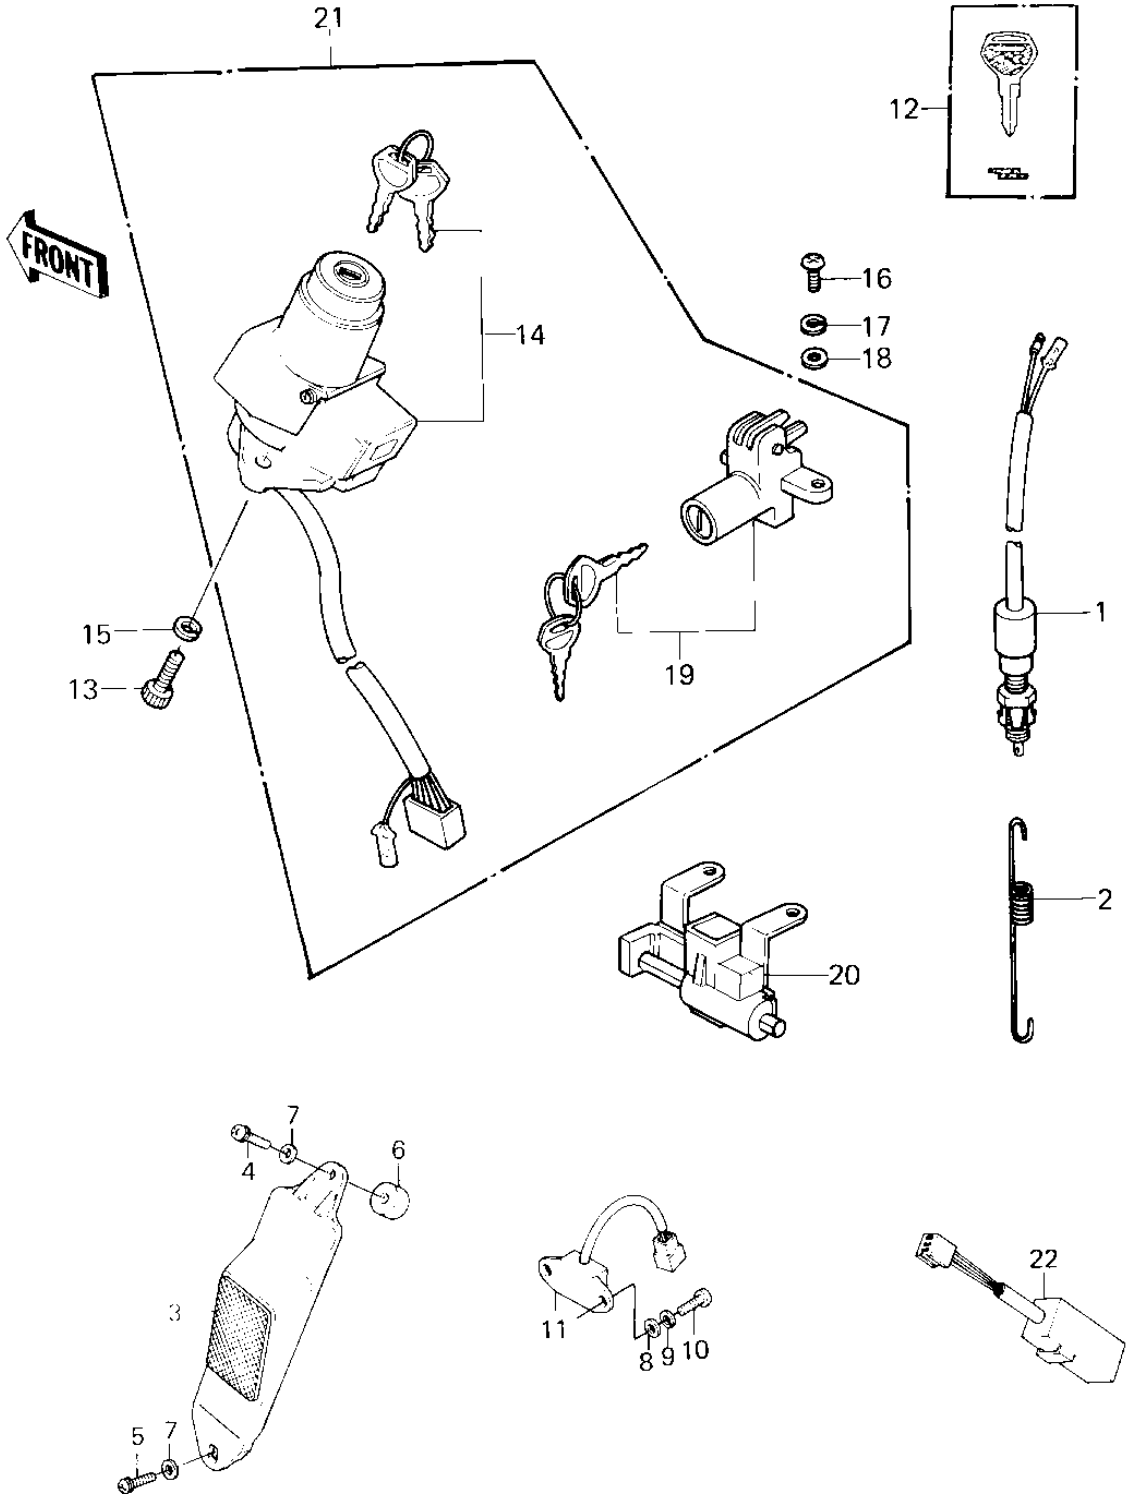

# 1980 LTD PARTS DIAGRAM

IGNITION SWITCH/LOCKS/REFLECTORS ('80 H1)

# 1980 LTD PARTS LIST

## IGNITION SWITCH/LOCKS/REFLECTORS ('80 H1

ITEM NAME	PART NUMBER	QUANTITY
SWITCH,BRAKE LAMP (Ref # 1)	27010-1019	1
SPRING,BRAKE LIGHT SW (Ref # 2)	27011-015	1
REFLECTOR ASSY,FRONT (Ref # 3)	28001-1015	2
SCREW,PAN HEAD,5X30 (Ref # 4)	92009-1100	2
SCREW,5X16,BLACK (Ref # 5)	92009-1099	2
SCREW,5.2X23X13 (Ref # 6)	92026-1077	2
WASHER,5.2X16X16X1.2T (Ref # 7)	25009-004	4
WASHER PLAIN 6MM (Ref # 8)	410B0600	2
WASHER SPRING 6MM (Ref # 9)	461F0600	2
SCREW PAN HEAD 6X20 (Ref # 10)	220B0620	2
SWITCH,RESERVE LIGHTI (Ref # 11)	27010-1024	1
KEY-LOCK,BLANK (Ref # 12)	27008-1103	(1
BOLT-SOCKET,6X16,BLAC (Ref # 13)	120S0616	2
SWITCH-ASSY-IGNITION (Ref # 14)	27005-5024	1
WASHER SPRING 6MM (Ref # 15)	461F0600	2
SCREW PAN HEAD 6X14 (Ref # 16)	220B0614	1
WASHER SPRING 6MM (Ref # 17)	461F0600	1
WASHER PLAIN 6MM (Ref # 18)	410B0600	1
LOCK-ASSY,SEAT (Ref # 19)	27016-5010	1
HOOK ASSY,HELMET (Ref # 20)	53045-1001	1
SWITCH-ASSY (Ref # 21)	27004-5151	(1
SWITCH,OUTAGE,INDICTR (Ref # 22)	28019-001	1