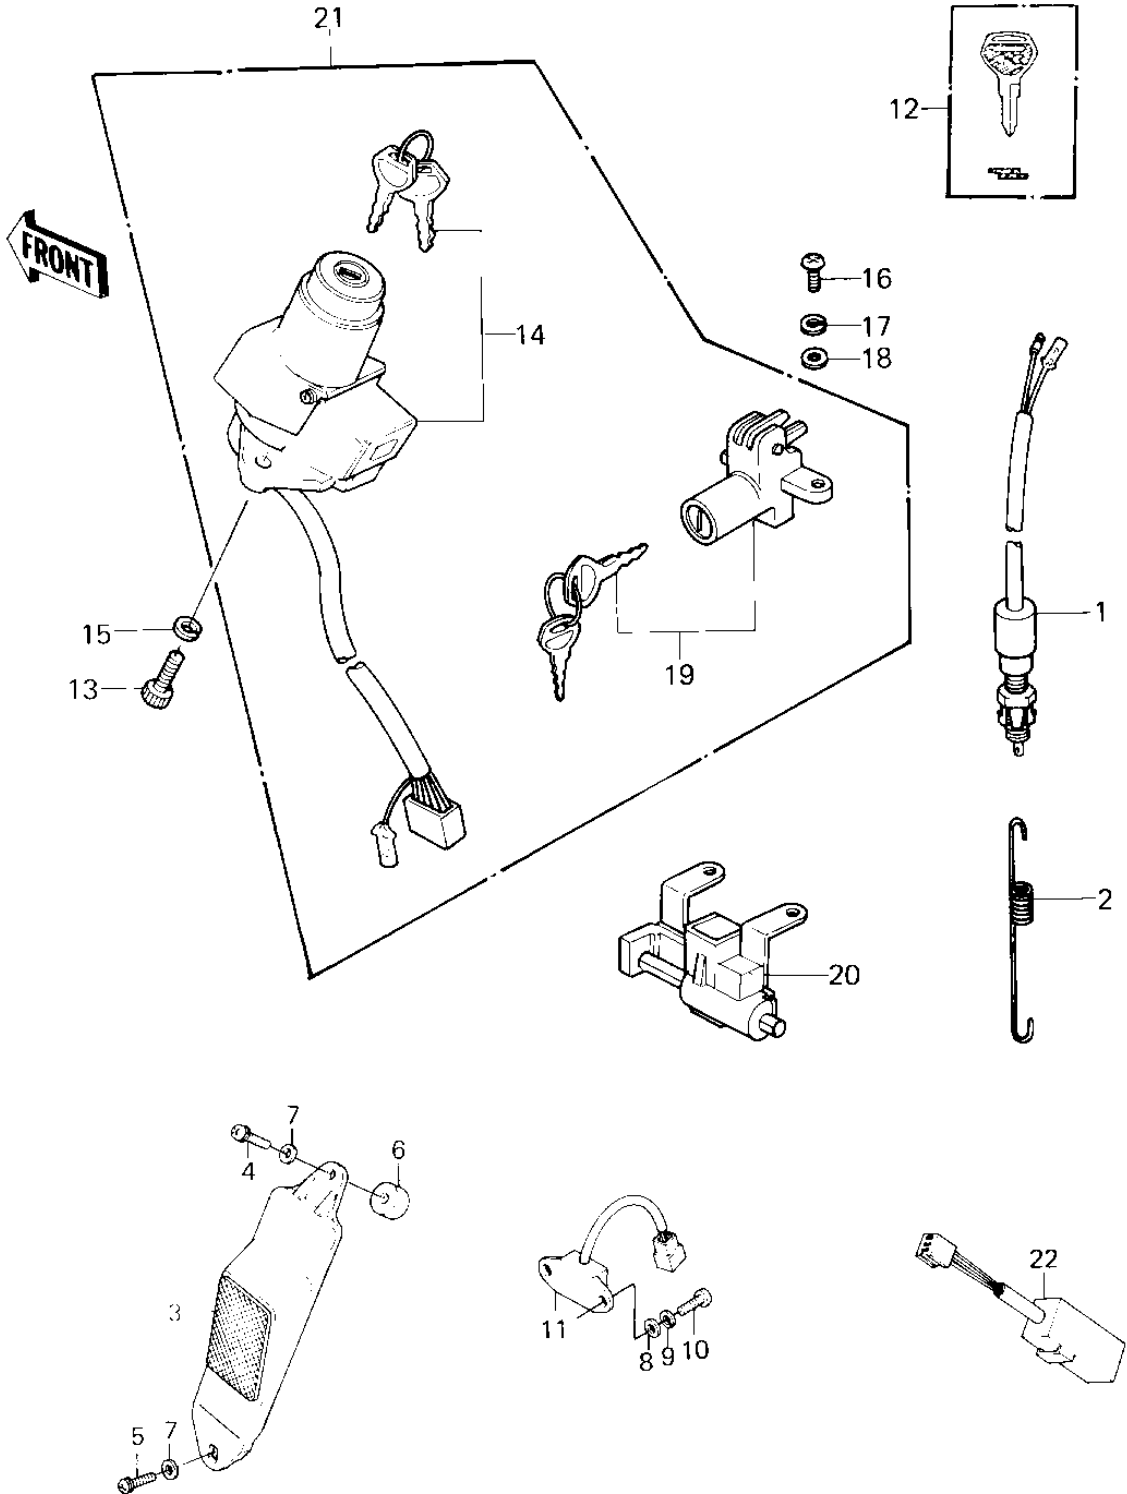

1980 LTD PARTS DIAGRAM

IGNITION SWITCH/LOCKS/REFLECTORS ('80 H1)

1980 LTD PARTS LIST

IGNITION SWITCH/LOCKS/REFLECTORS ('80 H1

ITEM NAME	PART NUMBER	QUANTITY
SWITCH,BRAKE LAMP (Ref # 1)	27010-1019	1
SPRING,BRAKE LIGHT SW (Ref # 2)	27011-015	1
REFLECTOR ASSY,FRONT (Ref # 3)	28001-1015	2
SCREW,PAN HEAD,5X30 (Ref # 4)	92009-1100	2
SCREW,5X16,BLACK (Ref # 5)	92009-1099	2
SCREW,5.2X23X13 (Ref # 6)	92026-1077	2
WASHER,5.2X16X16X1.2T (Ref # 7)	25009-004	4
WASHER PLAIN 6MM (Ref # 8)	410B0600	2
WASHER SPRING 6MM (Ref # 9)	461F0600	2
SCREW PAN HEAD 6X20 (Ref # 10)	220B0620	2
SWITCH,RESERVE LIGHTI (Ref # 11)	27010-1024	1
KEY-LOCK,BLANK (Ref # 12)	27008-1103	(1
BOLT-SOCKET,6X16,BLAC (Ref # 13)	120S0616	2
SWITCH-ASSY-IGNITION (Ref # 14)	27005-5024	1
WASHER SPRING 6MM (Ref # 15)	461F0600	2
SCREW PAN HEAD 6X14 (Ref # 16)	220B0614	1
WASHER SPRING 6MM (Ref # 17)	461F0600	1
WASHER PLAIN 6MM (Ref # 18)	410B0600	1
LOCK-ASSY,SEAT (Ref # 19)	27016-5010	1
HOOK ASSY,HELMET (Ref # 20)	53045-1001	1
SWITCH-ASSY (Ref # 21)	27004-5151	(1
SWITCH,OUTAGE,INDICTR (Ref # 22)	28019-001	1