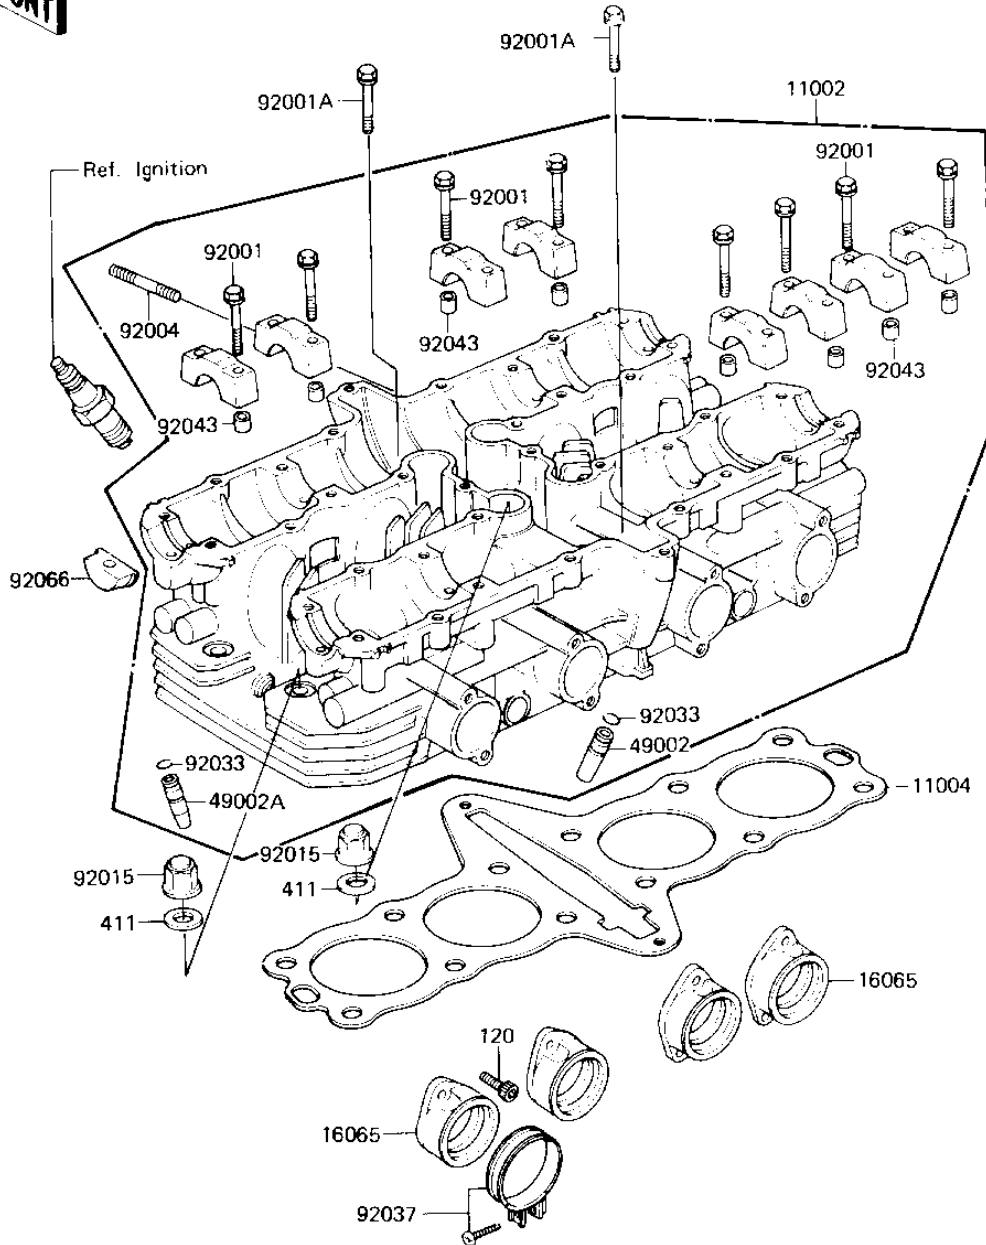

1983 LTD PARTS DIAGRAM

CYLINDER HEAD (KZ750-H4)

E:111 0077

1983 LTD PARTS LIST

CYLINDER HEAD (KZ750-H4)

ITEM NAME	PART NUMBER	QUANTITY
HEAD-ASSY-CYLINDER,SI (Ref # 11002)	11002-1118	1
GASKET-HEAD,CYLINDER (Ref # 11004)	11004-1107	1
HOLDER-CARBURETOR (Ref # 16065)	16065-1132	4
GUIDE,INLET VALVE (Ref # 49002)	12013-009	4
GUIDE,EXHAUST VALVE (Ref # 49002A)	49002-1002	4
BOLT,FLANGED,6X38 (Ref # 92001)	92001-1105	16
BOLT,FLANGED,8X43 (Ref # 92001A)	92001-1445	2
STUD,6X27 (Ref # 92004)	92004-066	8
NUT,CYLINDER HEAD (Ref # 92015)	92015-076	12
CIRCLIP-VALVE (Ref # 92033)	92036-023	8
CLAMP-INLET PIPE (Ref # 92037)	92037-061	4
PIN-DOWEL (Ref # 92043)	92042-007	16
PLUG,CAMSHAFT,11.35X1 (Ref # 92066)	92066-1111	4
BOLT-SOCKET,6X16,BLAC (Ref # 120)	120S0616	8
WASHER PLAIN 10MM (Ref # 411)	411B1000	12