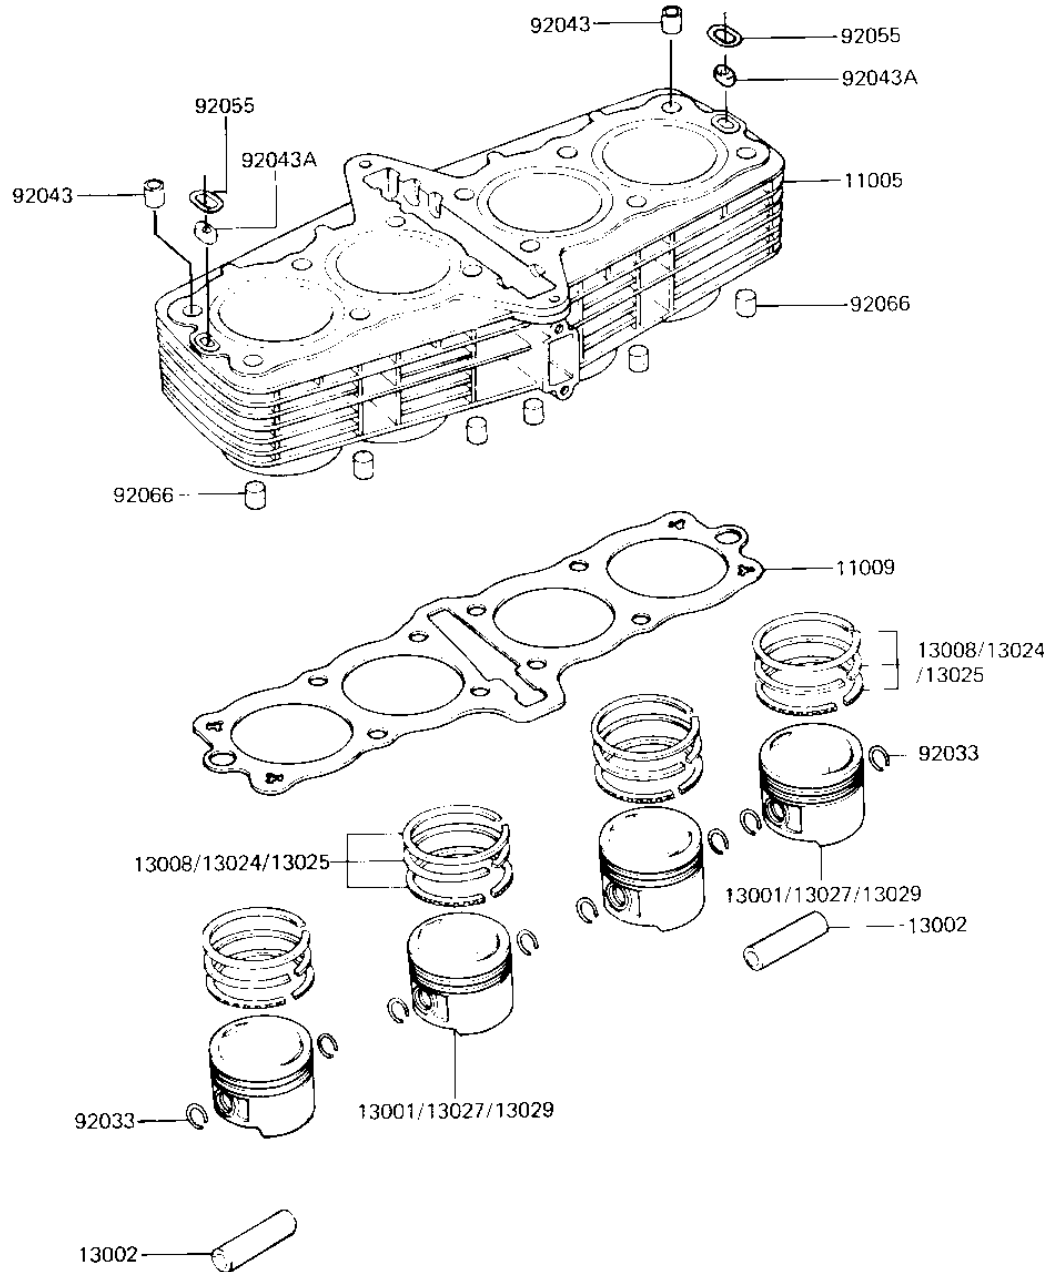

1981 LTD PARTS DIAGRAM

CYLINDER/PISTONS (KZ750-H2/H3)

1.120-0002

1981 LTD PARTS LIST

CYLINDER/PISTONS (KZ750-H2/H3)

ITEM NAME	PART NUMBER	QUANTITY
CYLINDER-ENGINE,SILVE (Ref # 11005)	11005-1124	1
GASKET,CYLINDER BASE (Ref # 11009)	11060-1144	1
PISTON-ENGINE,STD (Ref # 13001)	13001-1059	4
PIN-PISTON (Ref # 13002)	13002-1001	4
RING SET,PISTON STD (Ref # 13008)	13008-5031	4
RING SET,PISTON,0.040 (Ref # 13024)	13024-5014	4
RING SET,PISTON 0.020 (Ref # 13025)	13025-5014	4
PISTON,0.040" O.S. (Ref # 13027)	13027-1022	4
PISTON,0.020" O.S. (Ref # 13029)	13029-1021	4
CIRCLIP PISTON PIN (Ref # 92033)	92036-005	8
PIN,11X14X12.3 (Ref # 92043)	92043-1266	2
PIN,OIL LINE (Ref # 92043A)	92043-1210	2
RING-O (Ref # 92055)	92055-1147	2
PLUG,DAMPER (Ref # 92066)	92066-1016	6