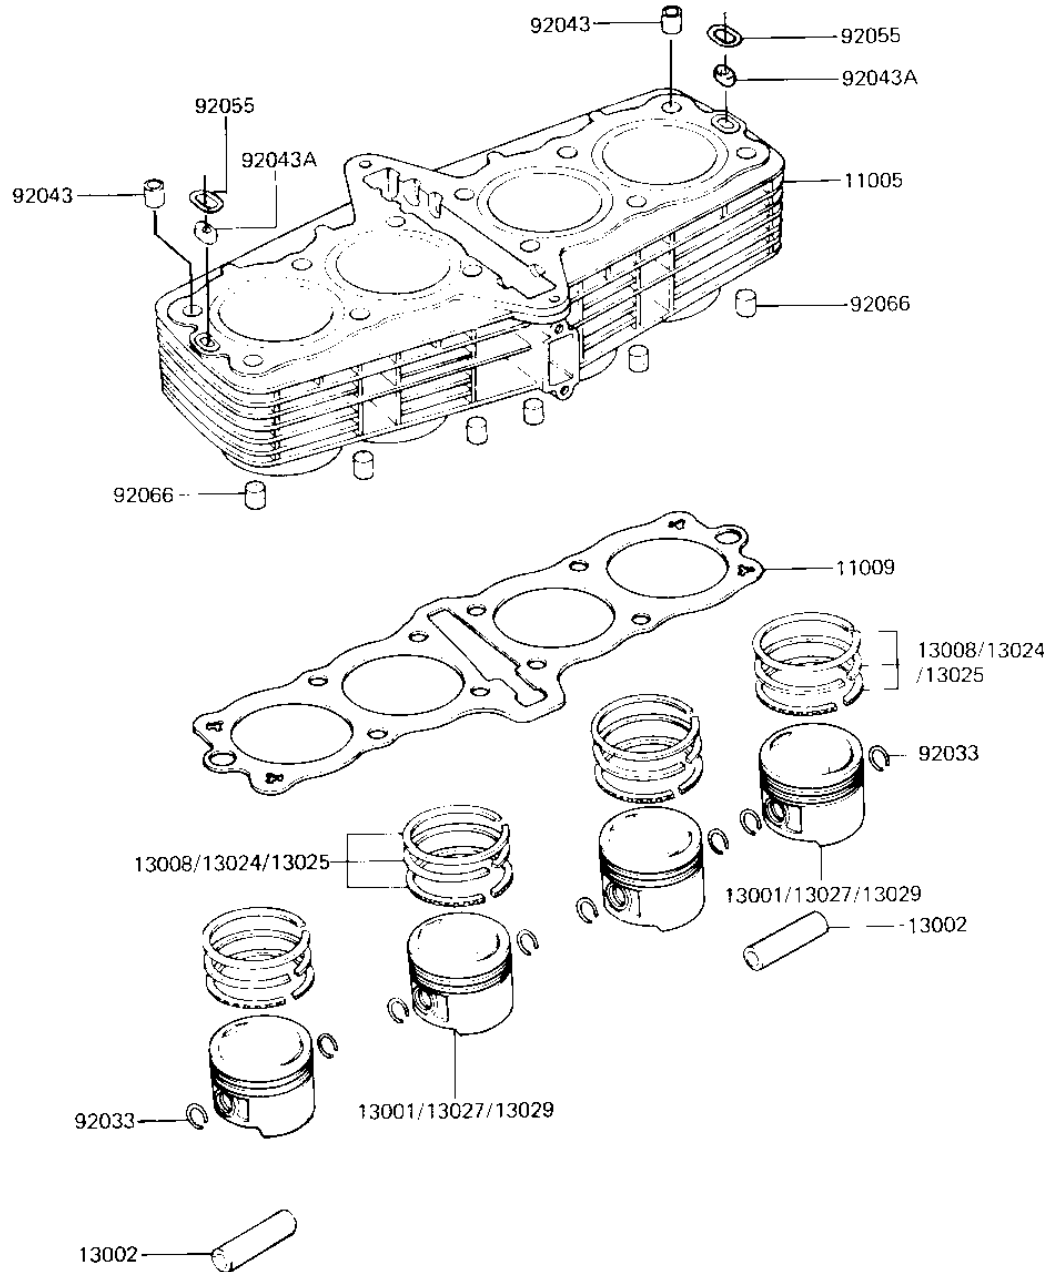

1983 LTD PARTS DIAGRAM

CYLINDER/PISTONS (KZ750-H2/H3)

1120-0002

1983 LTD PARTS LIST

CYLINDER/PISTONS (KZ750-H2/H3)

ITEM NAME	PART NUMBER	QUANTITY
CYLINDER-ENGINE,SILVE (Ref # 11005)	11005-1124	1
GASKET,CYLINDER BASE (Ref # 11009)	11060-1144	1
PISTON-ENGINE,STD (Ref # 13001)	13001-1059	4
PIN-PISTON (Ref # 13002)	13002-1001	4
RING SET,PISTON STD (Ref # 13008)	13008-5031	4
RING SET,PISTON,0.040 (Ref # 13024)	13024-5014	4
RING SET,PISTON 0.020 (Ref # 13025)	13025-5014	4
PISTON,0.040" O.S. (Ref # 13027)	13027-1022	4
PISTON,0.020" O.S. (Ref # 13029)	13029-1021	4
CIRCLIP PISTON PIN (Ref # 92033)	92036-005	8
PIN,11X14X12.3 (Ref # 92043)	92043-1266	2
PIN,OIL LINE (Ref # 92043A)	92043-1210	2
RING-O (Ref # 92055)	92055-1147	2
PLUG,DAMPER (Ref # 92066)	92066-1016	6