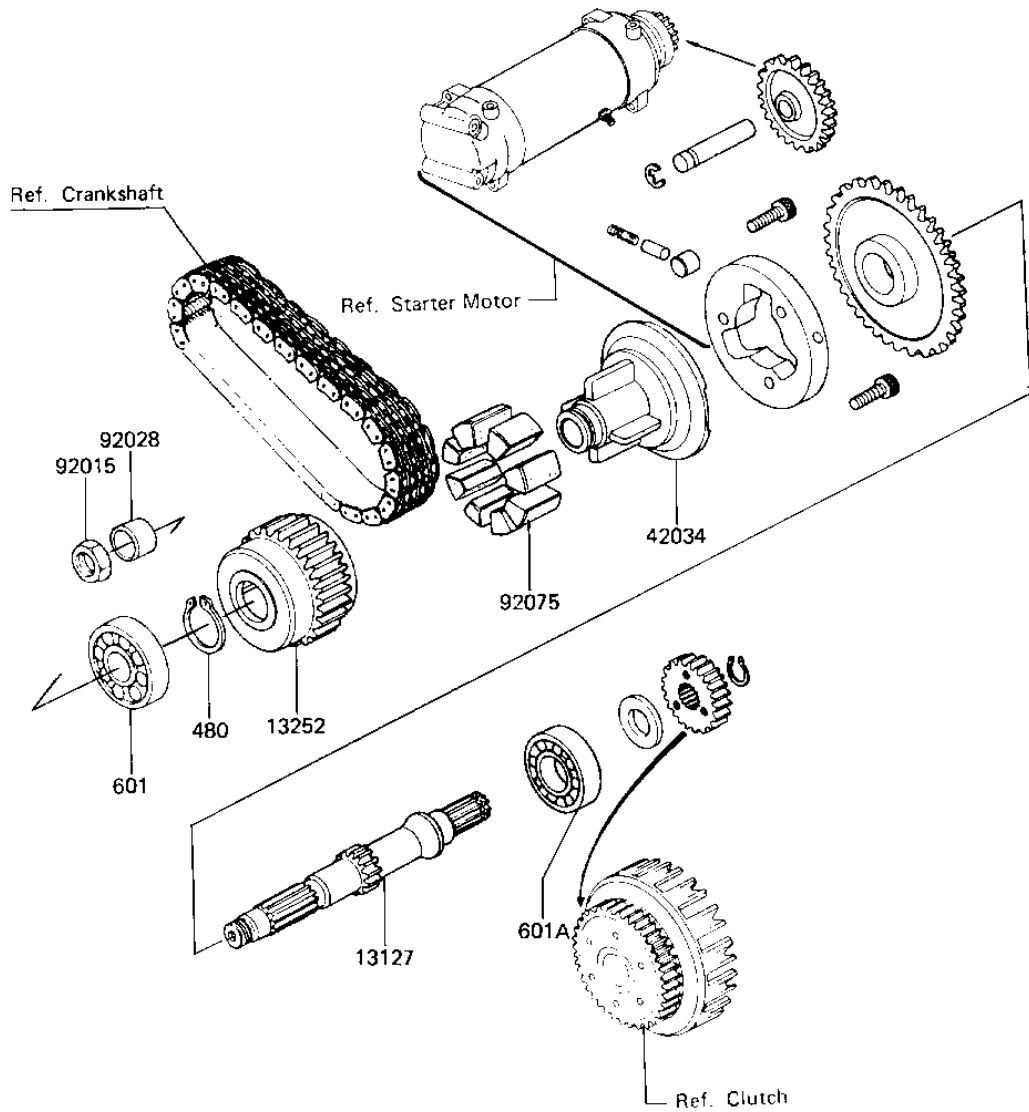

# 1981 LTD PARTS DIAGRAM

SECONDARY SHAFT ('81-'83 H2/H3/H4)

L1322-0001

## 1981 LTD PARTS LIST

### SECONDARY SHAFT ('81-'83 H2/H3/H4)

ITEM NAME	PART NUMBER	QUANTITY
SHAFT,SECONDARY (Ref # 13127)	13127-1019	1
COUPLING,OUTER (Ref # 13252)	13252-001	1
COUPLING,INNER (Ref # 42036)	13253-001	1
NUT 18MM (Ref # 92015)	92015-019	1
BUSHING,SECONDARY (Ref # 92028)	92028-1037	1
DAMPER RUBBER (Ref # 92075)	92075-1227	8
CIRCLIP 28MM (Ref # 480)	480J2800	1
BEARING BALL #6205 (Ref # 601)	601B6205	1
BEARING BALL #6305 (Ref # 601A)	601B6305	1