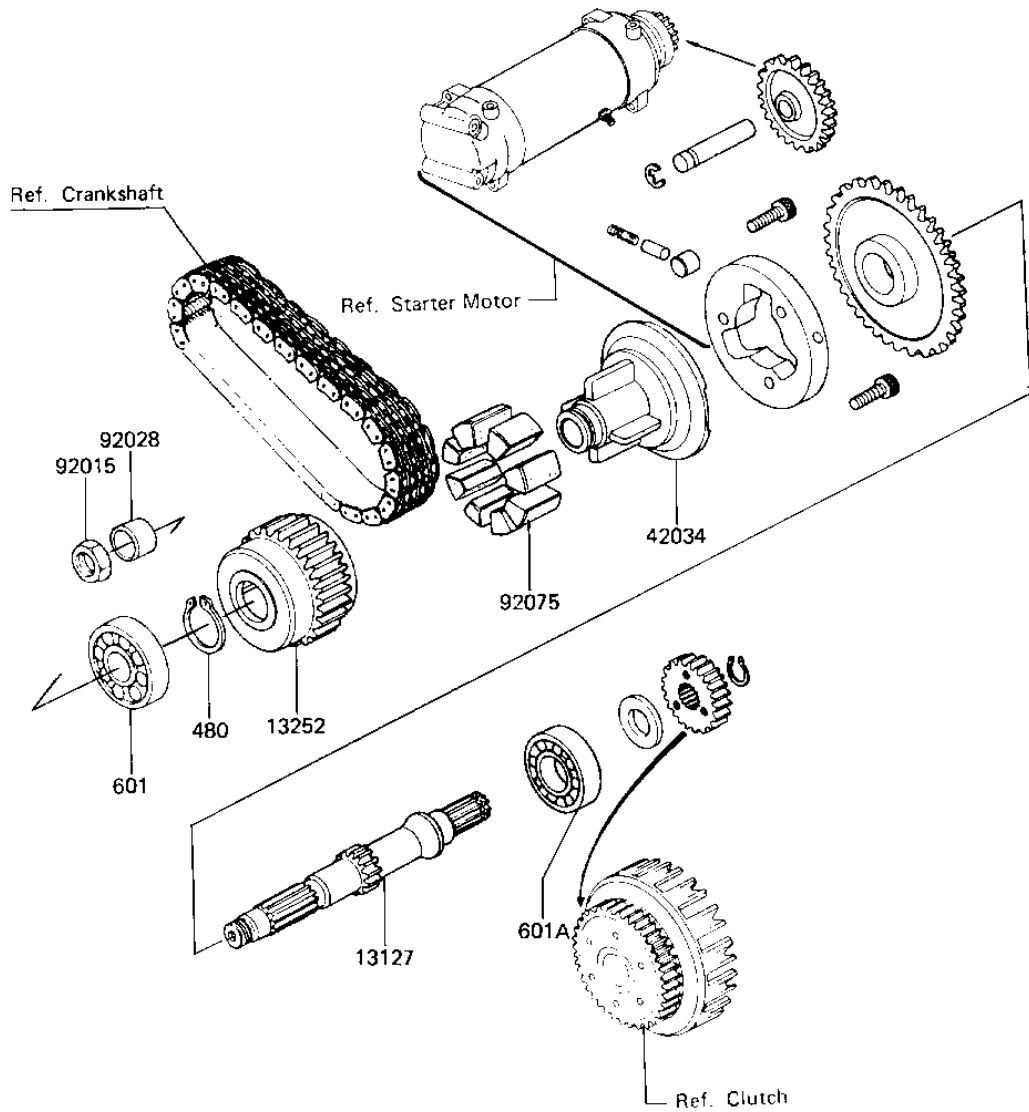

1982 LTD PARTS DIAGRAM

SECONDARY SHAFT ('81-'83 H2/H3/H4)

L1322-0001

1982 LTD PARTS LIST

SECONDARY SHAFT ('81-'83 H2/H3/H4)

ITEM NAME	PART NUMBER	QUANTITY
-----------	-------------	----------