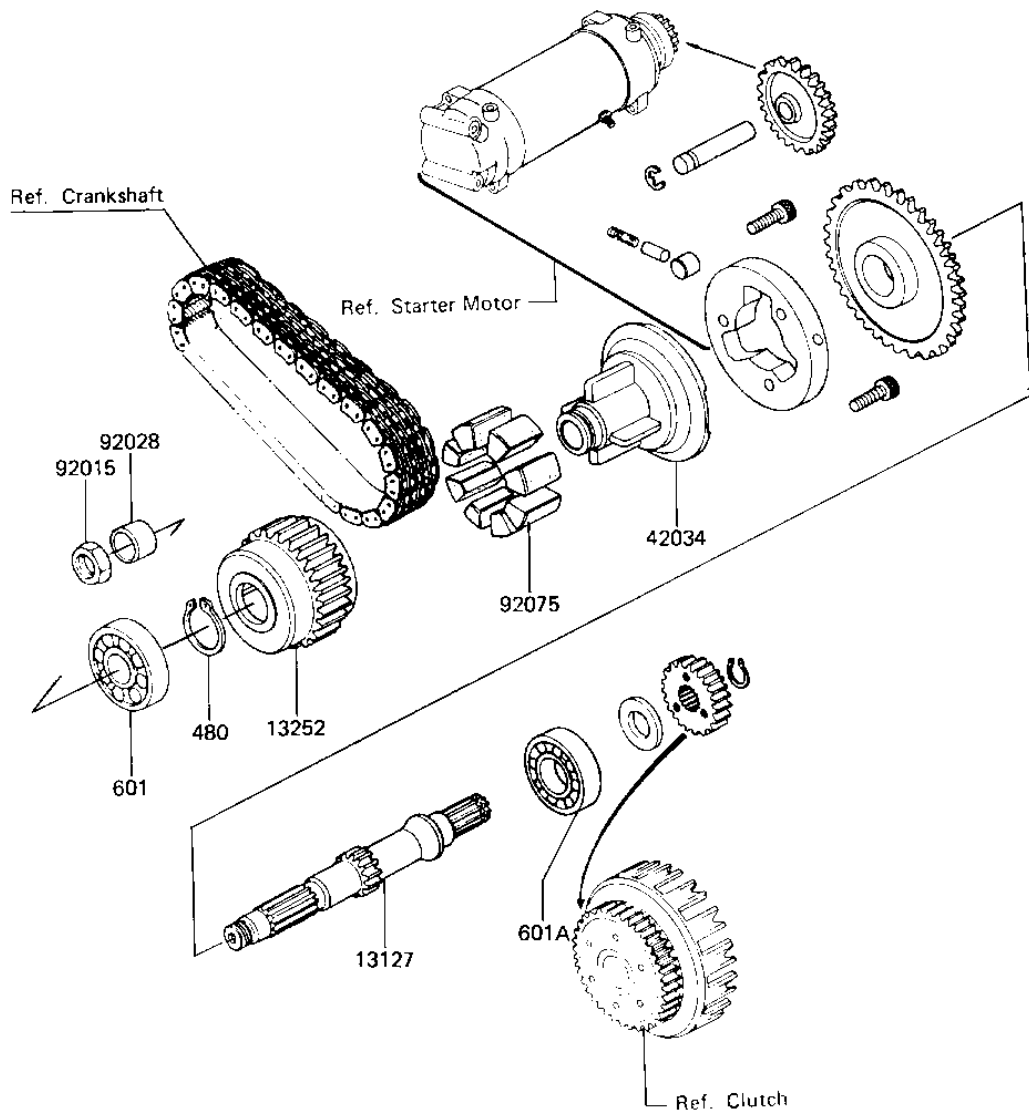

1982 LTD PARTS DIAGRAM

SECONDARY SHAFT ('81-'83 H2/H3/H4)

L1322-0001

1982 LTD PARTS LIST

SECONDARY SHAFT ('81-'83 H2/H3/H4)

ITEM NAME	PART NUMBER	QUANTITY
SHAFT,SECONDARY (Ref # 13127)	13127-1019	1
COUPLING,OUTER (Ref # 13252)	13252-001	1
COUPLING,INNER (Ref # 42036)	13253-001	1
NUT 18MM (Ref # 92015)	92015-019	1
BUSHING,SECONDARY (Ref # 92028)	92028-1037	1
DAMPER RUBBER (Ref # 92075)	92075-1227	8
CIRCLIP 28MM (Ref # 480)	480J2800	1
BEARING BALL #6205 (Ref # 601)	601B6205	1
BEARING BALL #6305 (Ref # 601A)	601B6305	1