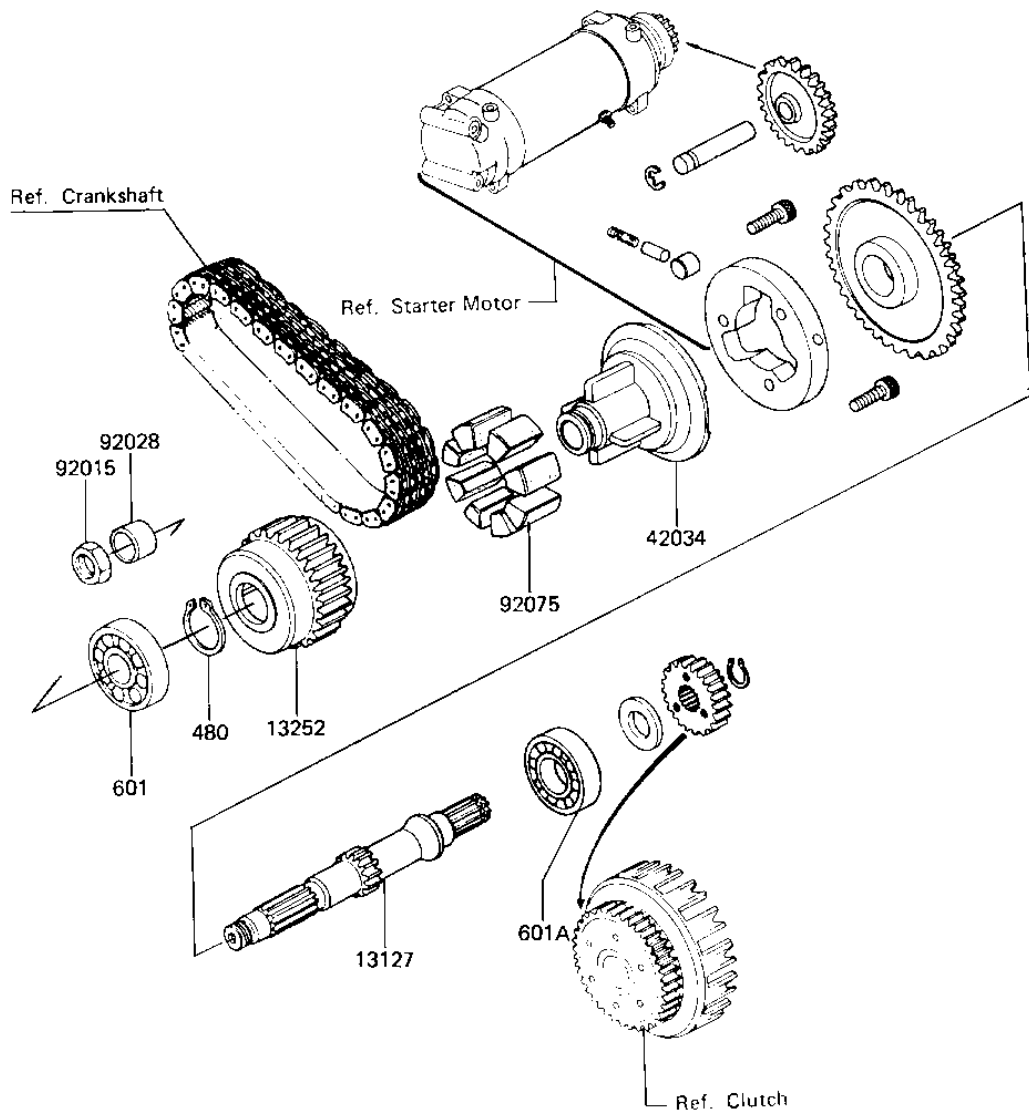

# 1983 LTD PARTS DIAGRAM

SECONDARY SHAFT ('81-'83 H2/H3/H4)

L1322-0001

# 1983 LTD PARTS LIST

## SECONDARY SHAFT ('81-'83 H2/H3/H4)

ITEM NAME	PART NUMBER	QUANTITY
SHAFT,SECONDARY (Ref # 13127)	13127-1019	1
COUPLING,OUTER (Ref # 13252)	13252-001	1
COUPLING,INNER (Ref # 42036)	13253-001	1
NUT 18MM (Ref # 92015)	92015-019	1
BUSHING,SECONDARY (Ref # 92028)	92028-1037	1
DAMPER RUBBER (Ref # 92075)	92075-1227	8
CIRCLIP 28MM (Ref # 480)	480J2800	1
BEARING BALL #6205 (Ref # 601)	601B6205	1
BEARING BALL #6305 (Ref # 601A)	601B6305	1