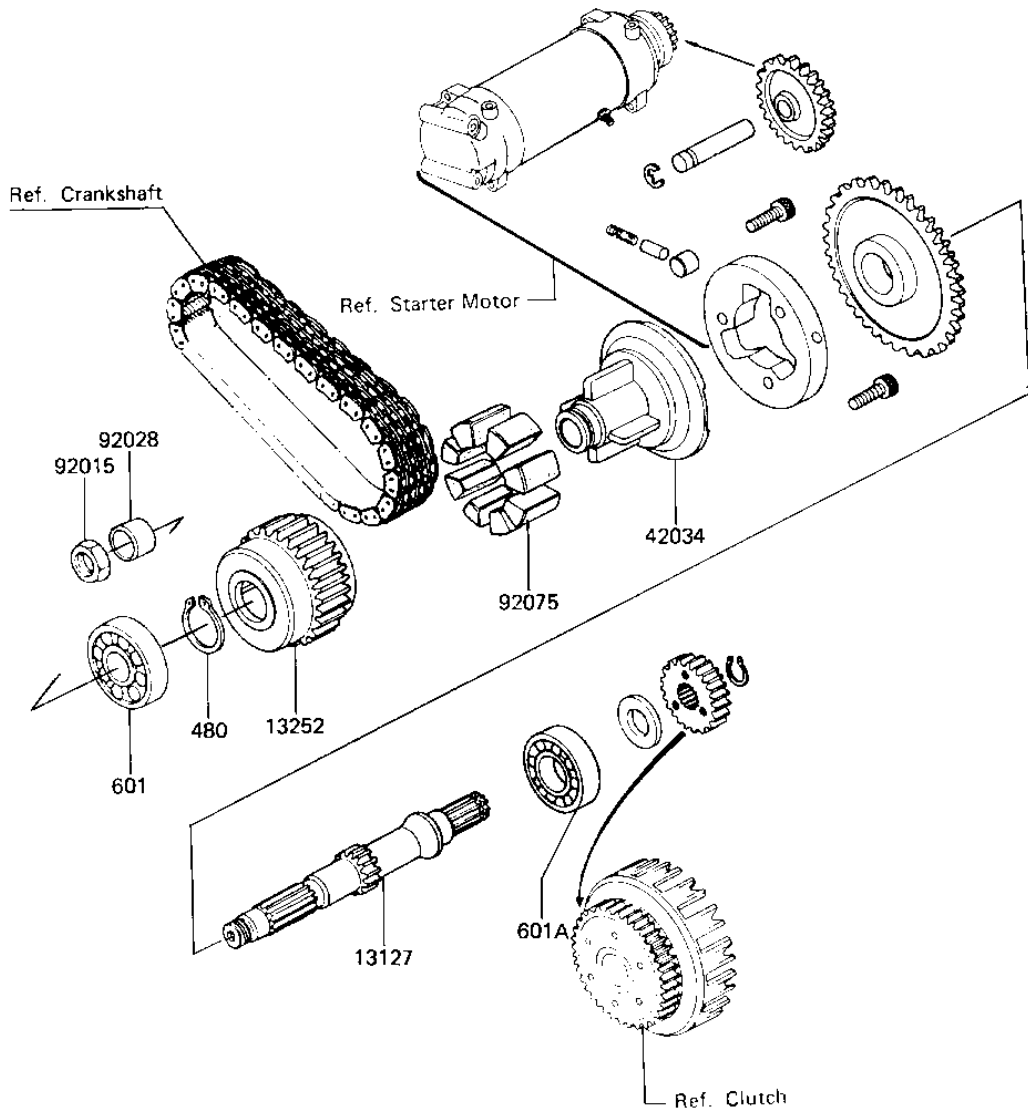

1983 LTD PARTS DIAGRAM

SECONDARY SHAFT ('81-'83 H2/H3/H4)

L1322-0001

1983 LTD PARTS LIST

SECONDARY SHAFT ('81-'83 H2/H3/H4)

| ITEM NAME | PART NUMBER | QUANTITY |
|---------------------------------|-------------|----------|
| SHAFT,SECONDARY (Ref # 13127) | 13127-1019 | 1 |
| COUPLING,OUTER (Ref # 13252) | 13252-001 | 1 |
| COUPLING,INNER (Ref # 42036) | 13253-001 | 1 |
| NUT 18MM (Ref # 92015) | 92015-019 | 1 |
| BUSHING,SECONDARY (Ref # 92028) | 92028-1037 | 1 |
| DAMPER RUBBER (Ref # 92075) | 92075-1227 | 8 |
| CIRCLIP 28MM (Ref # 480) | 480J2800 | 1 |
| BEARING BALL #6205 (Ref # 601) | 601B6205 | 1 |
| BEARING BALL #6305 (Ref # 601A) | 601B6305 | 1 |