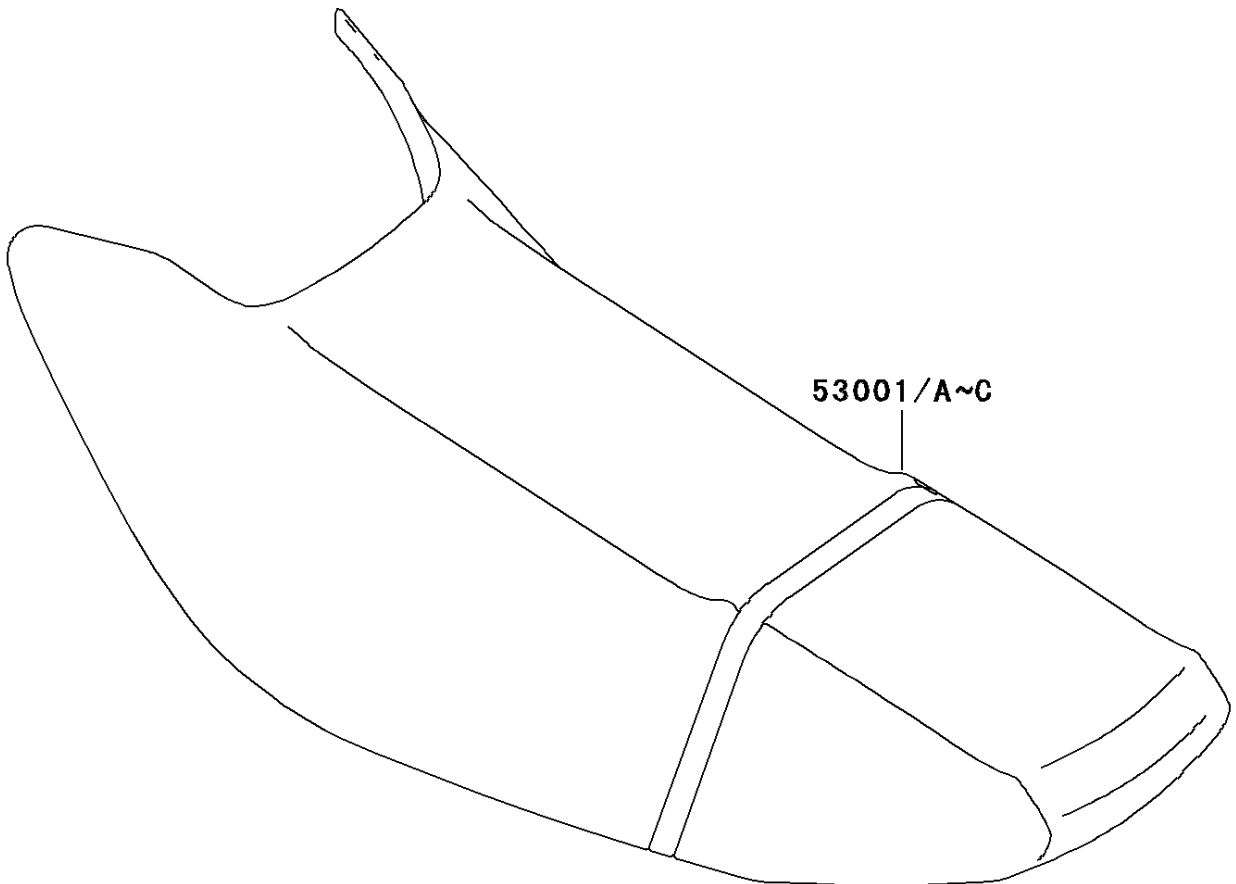

# 2001 Ultra 150 PARTS DIAGRAM

Seat

F3146

## 2001 Ultra 150 PARTS LIST

Seat

ITEM NAME	PART NUMBER	QUANTITY
SEAT-ASSY,BLACK (Ref # 53001)	53001-3737-MA	1