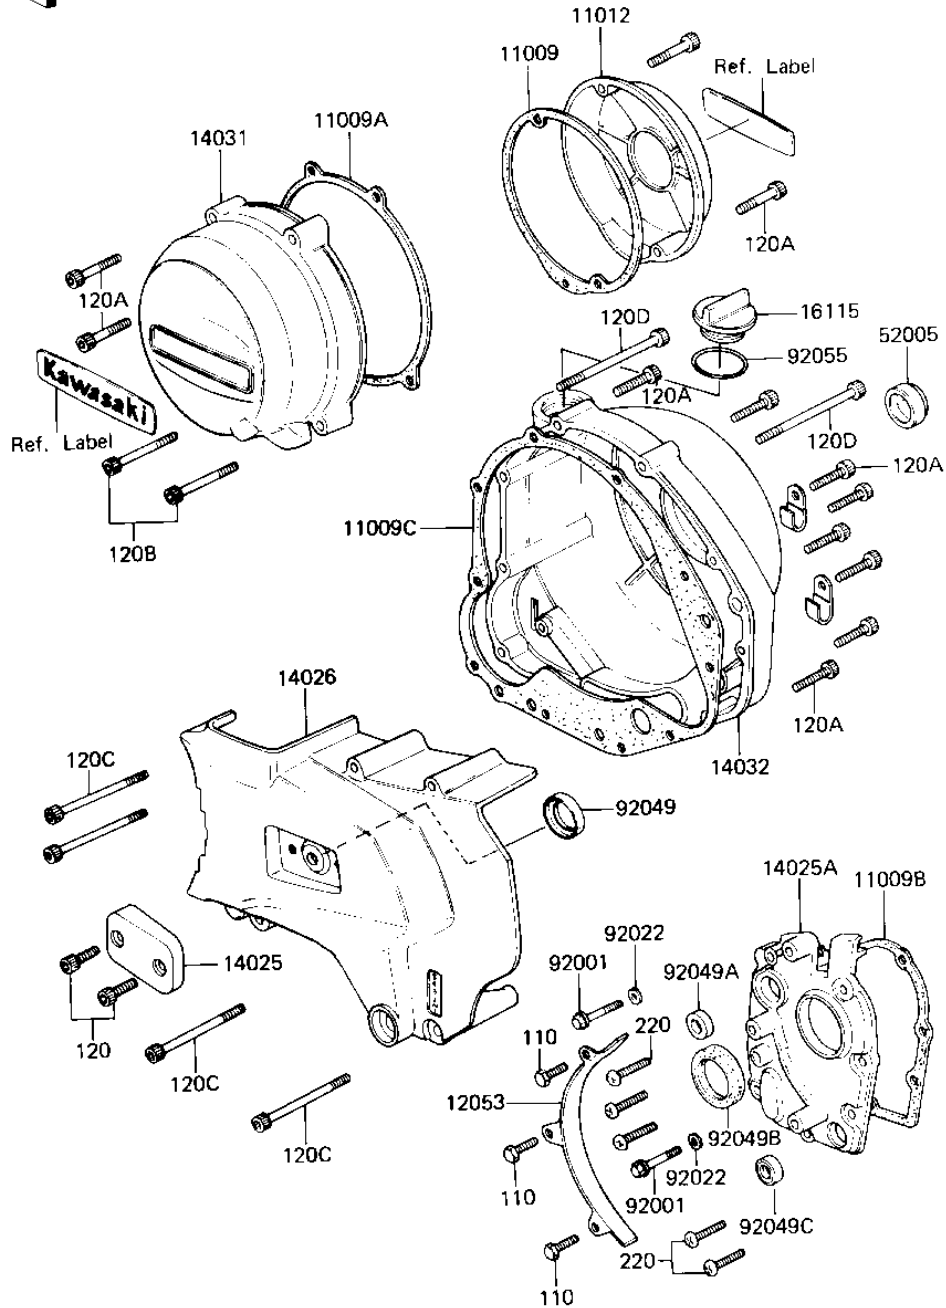

# 1983 LTD PARTS DIAGRAM

ENGINE COVERS (KZ750-H4)

E1431-0088

# 1983 LTD PARTS LIST

## ENGINE COVERS (KZ750-H4)

ITEM NAME	PART NUMBER	QUANTITY
GASKET,PULSING COIL C (Ref # 11009)	11060-1053	1
GASKET,GENERATOR COVE (Ref # 11009A)	11009-1987	1
GASKET,TRANSMISSION C (Ref # 11009B)	11060-1056	1
GASKET,R.H.ENG COVER (Ref # 11009C)	14046-035	1
CAP,PULSING COIL (Ref # 11012)	11012-1266	1
GUIDE,CHAIN (Ref # 12053)	12053-1006	1
COVER,CLUTCH ADJUSTIN (Ref # 14025)	14025-1249	1
COVER,MISSION (Ref # 14025A)	14025-1486	1
COVER-CHAIN (Ref # 14026)	14026-1074	1
COVER-GENERATOR (Ref # 14031)	14031-1102	1
COVER-CLUTCH (Ref # 14032)	14032-1091	1
PLUG,OIL FILLER (Ref # 16115)	16115-013	1
GAUGE,OIL LEVEL (Ref # 52005)	52005-1009	1
BOLT,HEX HEAD,6X35 (Ref # 92001)	92001-164	2
WASHER OIL PUMP BANJO (Ref # 92022)	92022-077	2
OIL SEAL,CLUTCH RELES (Ref # 92049)	92049-1003	1
OIL SEAL,SD-8187 (Ref # 92049A)	92049-1017	1
OIL SEAL SC325210 (Ref # 92049B)	92050-024	1
OIL SEAL,TB13225.5 (Ref # 92049C)	92051-005	1
"0" RING,31MM (Ref # 92055)	92055-049	1
BOLT-UPSET 6X14 (Ref # 110)	112B0614	3
BOLT,6X14 (Ref # 120)	120P0614	2
BOLT,SOCKET,6X30 (Ref # 120A)	120P0630	12
BOLT,SOCKET,6X40 (Ref # 120B)	120P0640	2
BOLT-SOCKET,6X70 (Ref # 120C)	120P0670	4
BOLT-SOCKET,6X80 (Ref # 120D)	120P0680	2
SCREW PAN HEAD 6X20 (Ref # 220)	220B0620	5