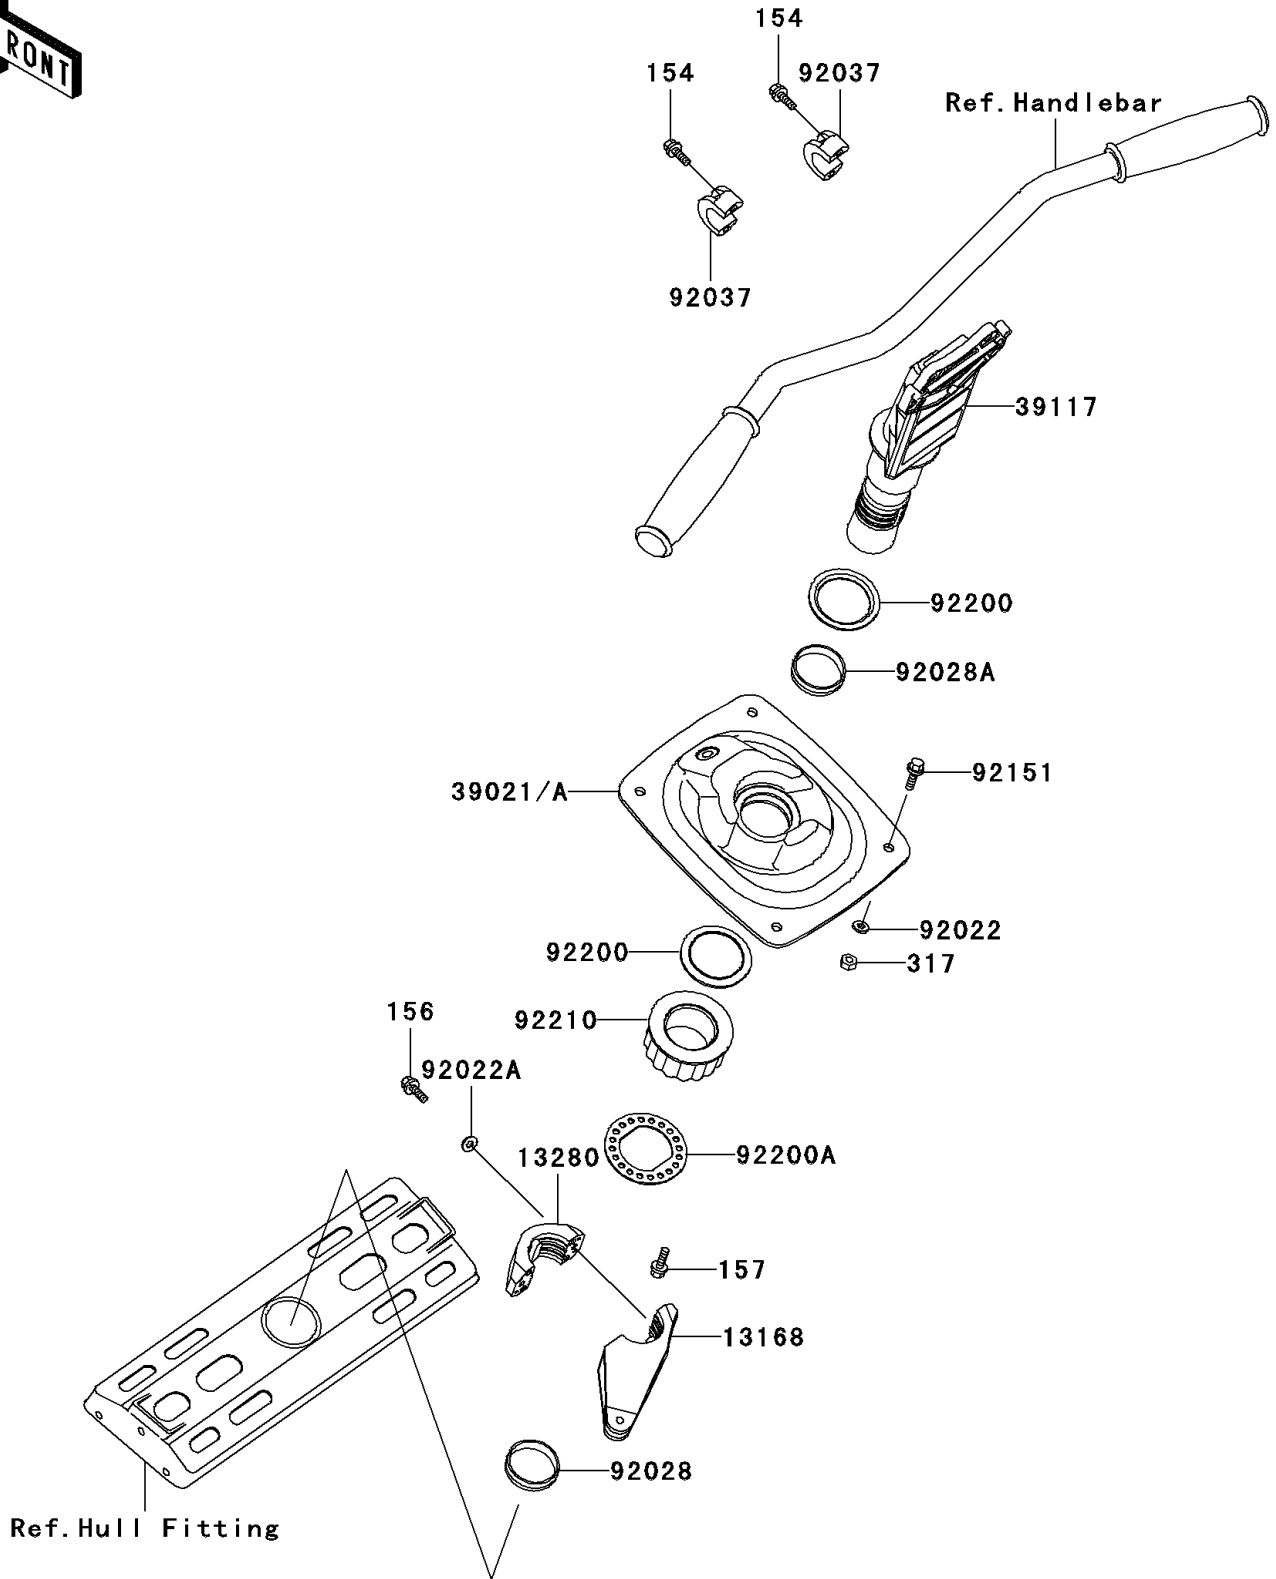

2000 Ultra 150 PARTS DIAGRAM

Handle Pole

F3171

2000 Ultra 150 PARTS LIST

Handle Pole

ITEM NAME	PART NUMBER	QUANTITY
BOLT-WP-SMALL,8X30 (Ref # 154)	154R0830	4
BOLT-WP,6X25 (Ref # 156)	156R0625	2
BOLT-WSP,5X18 (Ref # 157)	157R0518	2
NUT-HEX-SMALL (Ref # 317)	317R0800	4
LEVER (Ref # 13168)	13168-3741	1
HOLDER (Ref # 13280)	13280-3709	1
BRACKET-HANDLE POLE (Ref # 39021)	39021-3709	1
SHAFT-STRG (Ref # 39117)	39117-3712	1
WASHER,8.4X23X2.5 (Ref # 92022)	92022-3744	4
WASHER (Ref # 92022A)	92022-567	2
BUSHING (Ref # 92028)	92028-3761	1
BUSHING (Ref # 92028A)	92028-3764	1
CLAMP,HANDLEBAR (Ref # 92037)	92037-503	2
BOLT,8X30 (Ref # 92151)	92151-3771	4
WASHER (Ref # 92200)	92200-3756	2
WASHER (Ref # 92200A)	92200-3759	1
NUT (Ref # 92210)	92210-3732	1