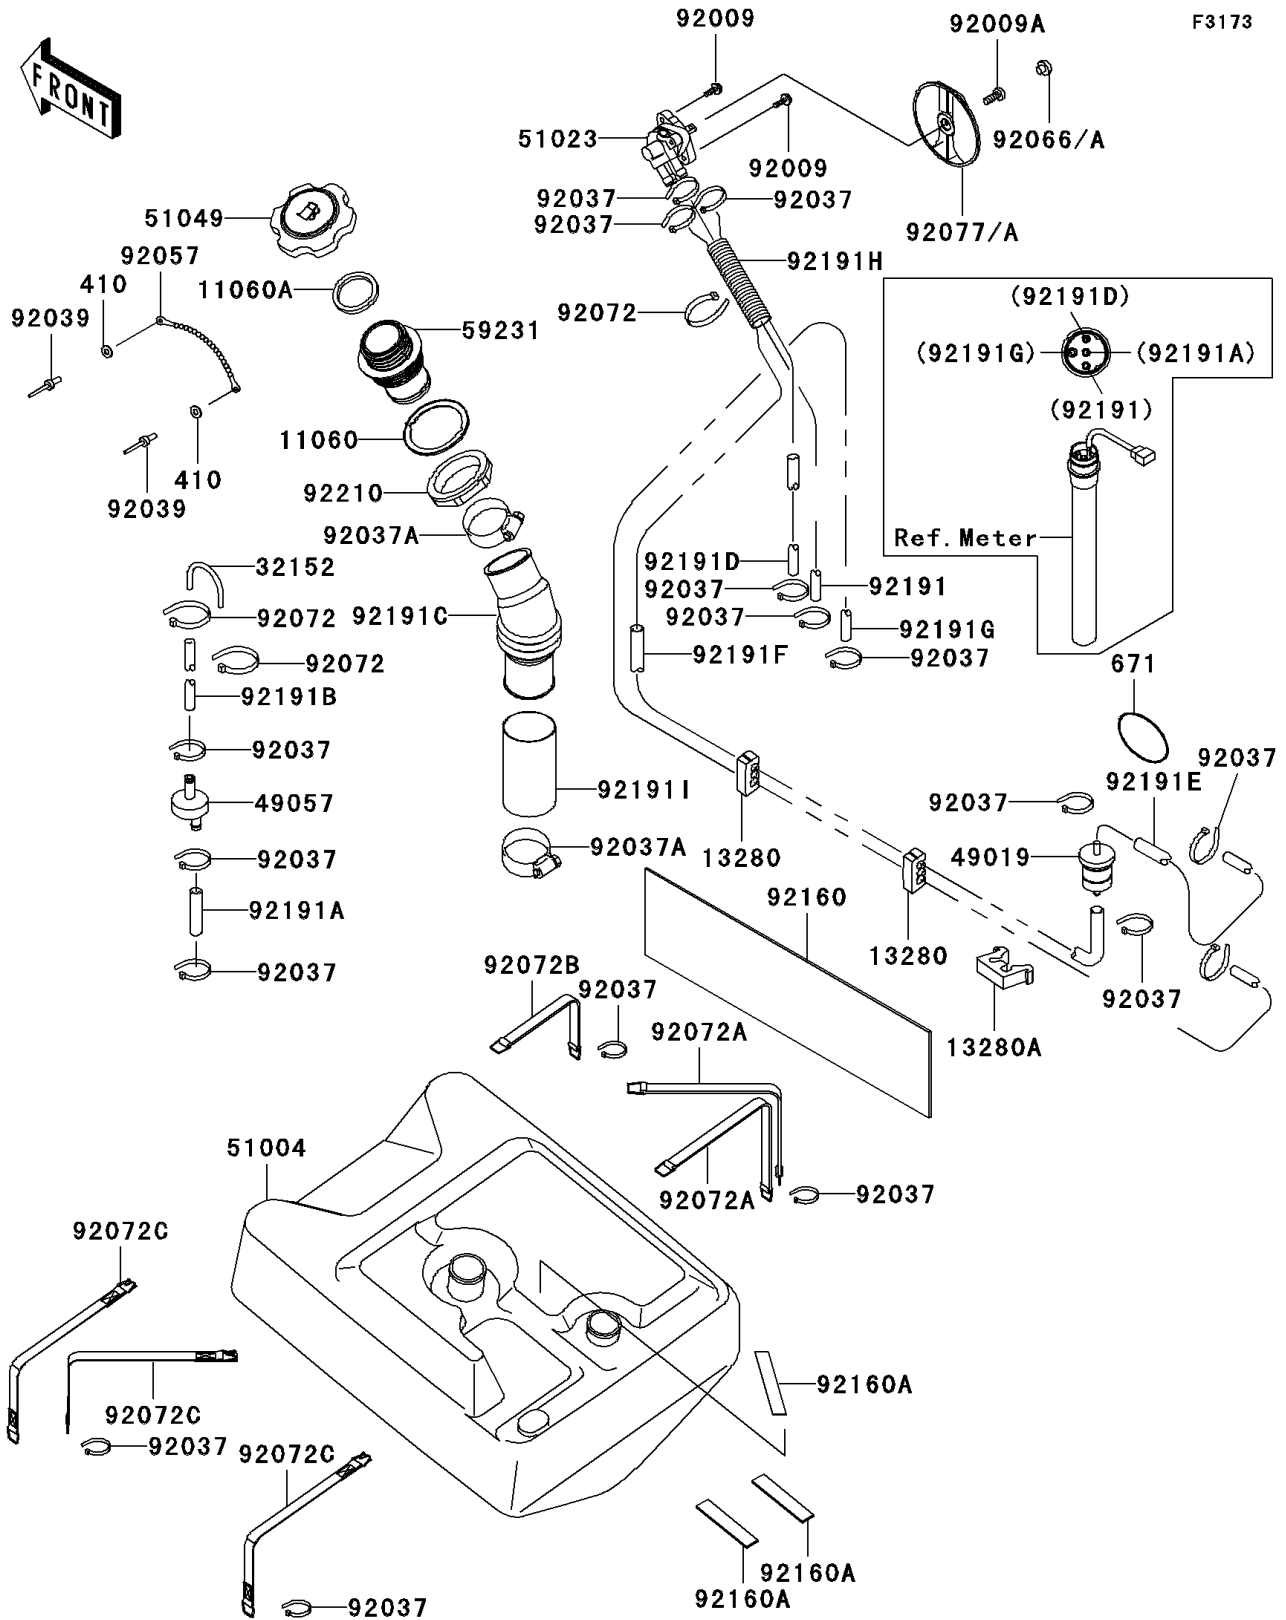

2000 Ultra 150 PARTS DIAGRAM

Fuel Tank(JH1200-A1/A2/A3)

F3173

2000 Ultra 150 PARTS LIST

Fuel Tank(JH1200-A1/A2/A3)

ITEM NAME	PART NUMBER	QUANTITY
W-PLAIN-S,3MM (Ref # 410)	410S0300	2
O RING,65MM (Ref # 671)	671B2565	1
GASKET,FUEL-FILLER (Ref # 11060)	11060-3780	1
GASKET,FUEL-CAP (Ref # 11060A)	11060-3790	1
HOLDER (Ref # 13280)	13280-3703	2
HOLDER,FUEL FILTER (Ref # 13280A)	13280-3705	1
PIPE (Ref # 32152)	32152-3705	1
FILTER-FUEL (Ref # 49019)	49019-3712	1
VALVE-RELIEF (Ref # 49057)	49057-3001	1
TANK-FUEL (Ref # 51004)	51004-3729	1
TAP-ASSY,FUEL (Ref # 51023)	51023-3729	1
CAP-TANK,FUEL (Ref # 51049)	51049-3722	1
FILLER (Ref # 59231)	59231-3723	1
SCREW,5X16 (Ref # 92009)	92009-3789	2
SCREW,4X12 (Ref # 92009A)	92009-3838	1
CLAMP (Ref # 92037)	92037-1173	17
CLAMP (Ref # 92037A)	92037-3738	2
RIVET,3.2X8 (Ref # 92039)	92039-3763	2
CHAIN,L=250 (Ref # 92057)	92057-3708	1
PLUG,FUEL&CHOKE KNOB,F.BLACK (Ref # 92066A)	92066-3755-6Z	1
BAND,L=201 (Ref # 92072)	92072-3778	3
BAND (Ref # 92072A)	92072-3845	2
BAND (Ref # 92072B)	92072-3846	1
BAND (Ref # 92072C)	92072-3847	3
KNOB,FUEL&CHOKE,F.BLACK (Ref # 92077A)	92077-3730-6Z	1
DAMPER (Ref # 92160)	92160-3839	1
DAMPER (Ref # 92160A)	92160-3840	3
TUBE,5.8X10.8X400 (Ref # 92191)	92191-3825	1
TUBE,5.8X10.8X100 (Ref # 92191A)	92191-3828	1

2000 Ultra 150 PARTS LIST

Fuel Tank(JH1200-A1/A2/A3)

ITEM NAME	PART NUMBER	QUANTITY
TUBE,5.8X10.8X570 (Ref # 92191B)	92191-3829	1
TUBE,FUEL TANK-FILLER (Ref # 92191C)	92191-3851	1
TUBE,5.8X10.8X400 (Ref # 92191D)	92191-3853	1
TUBE,FILTER-CAB (Ref # 92191E)	92191-3886	1
TUBE,TAP-FILTER (Ref # 92191F)	92191-3887	1
TUBE,CAB-TANK (Ref # 92191G)	92191-3888	1
TUBE (Ref # 92191H)	92191-3889	1
TUBE,86X89X150 (Ref # 92191I)	92191-3890	1
NUT,FILLER (Ref # 92210)	92210-3751	1