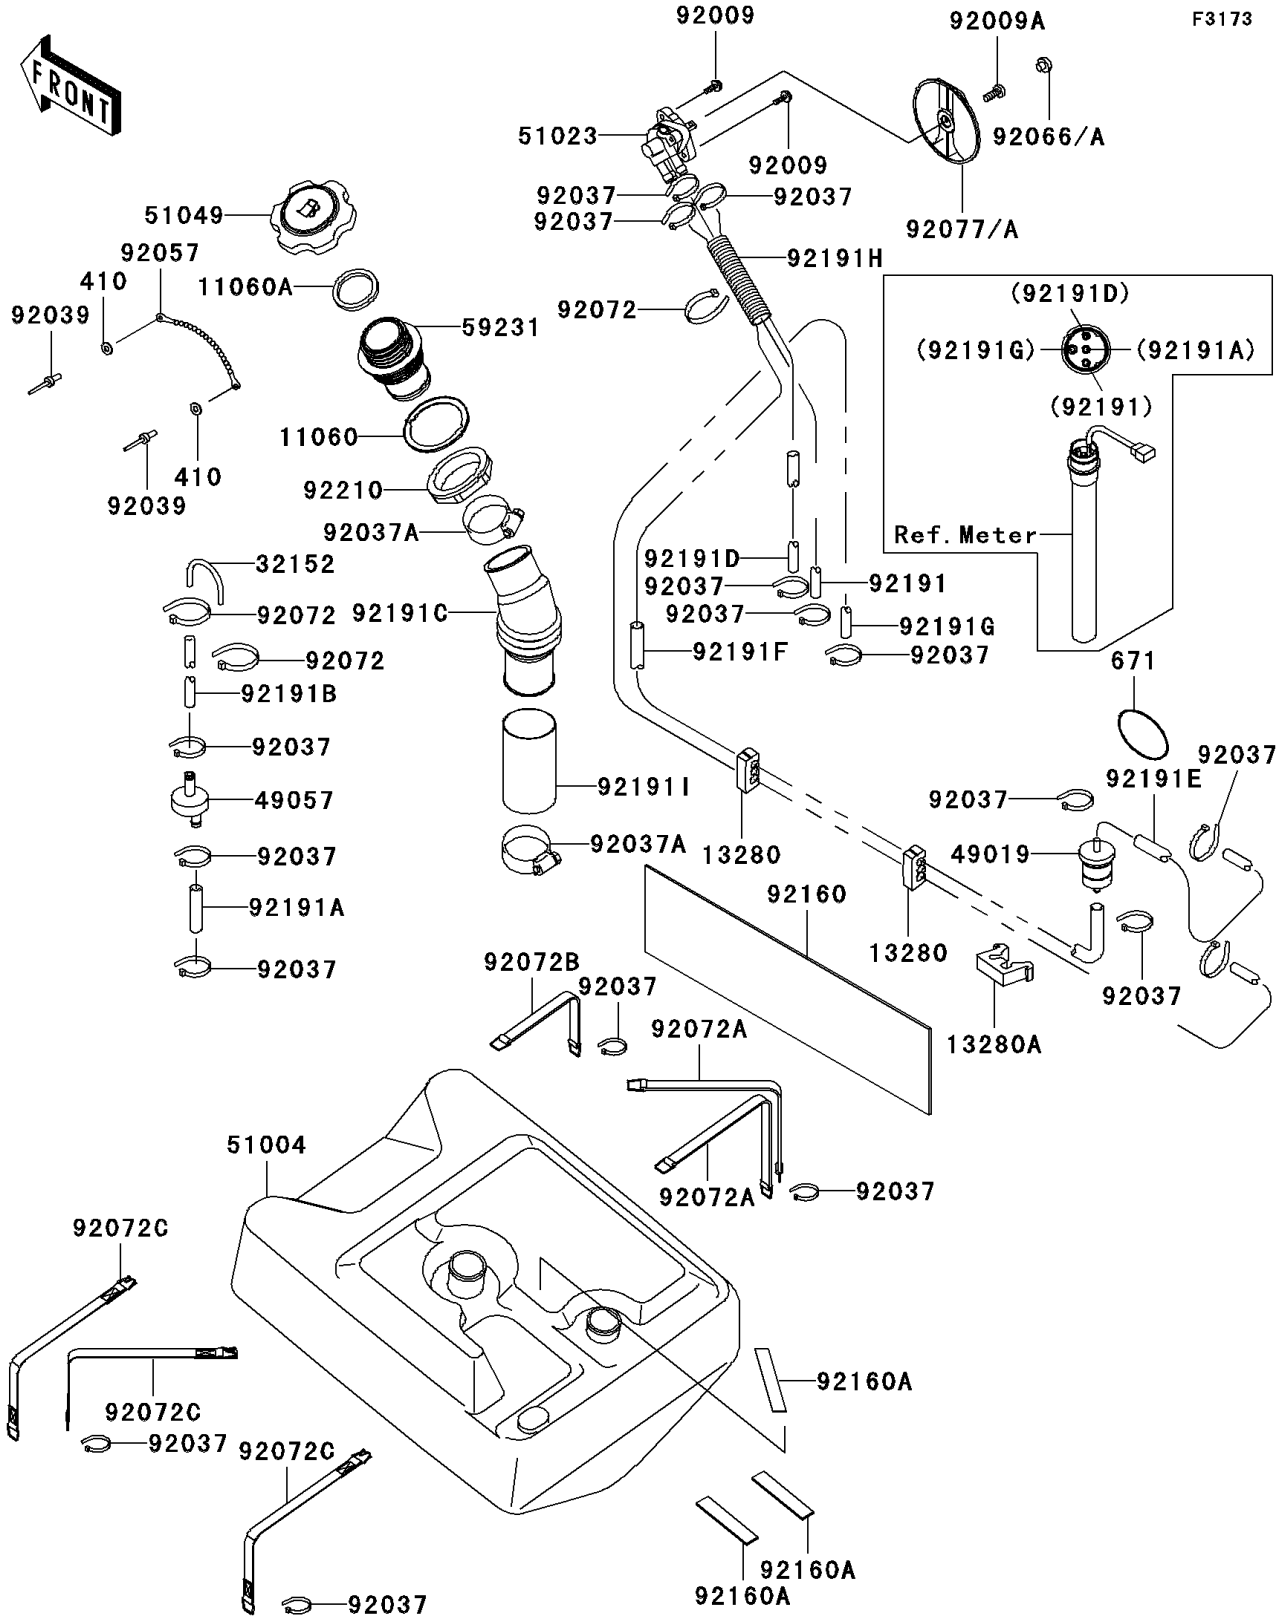

2001 Ultra 150 PARTS DIAGRAM

Fuel Tank(JH1200-A1/A2/A3)

2001 Ultra 150 PARTS LIST

Fuel Tank(JH1200-A1/A2/A3)

ITEM NAME	PART NUMBER	QUANTITY
W-PLAIN-S,3MM (Ref # 410)	410S0300	2
O RING,65MM (Ref # 671)	671B2565	1
GASKET,FUEL-FILLER (Ref # 11060)	11060-3780	1
GASKET,FUEL-CAP (Ref # 11060A)	11060-3790	1
HOLDER (Ref # 13280)	13280-3703	2
HOLDER,FUEL FILTER (Ref # 13280A)	13280-3705	1
PIPE (Ref # 32152)	32152-3705	1
FILTER-FUEL (Ref # 49019)	49019-3712	1
VALVE-RELIEF (Ref # 49057)	49057-3001	1
TANK-FUEL (Ref # 51004)	51004-3729	1
TAP-ASSY,FUEL (Ref # 51023)	51023-3729	1
CAP-TANK,FUEL (Ref # 51049)	51049-3722	1
FILLER (Ref # 59231)	59231-3723	1
SCREW,5X16 (Ref # 92009)	92009-3789	2
SCREW,4X12 (Ref # 92009A)	92009-3838	1
CLAMP (Ref # 92037)	92037-1173	17
CLAMP (Ref # 92037A)	92037-3738	2
RIVET,3.2X8 (Ref # 92039)	92039-3763	2
CHAIN,L=250 (Ref # 92057)	92057-3708	1
PLUG,FUEL&CHOKE KNOB,F.BLACK (Ref # 92066A)	92066-3755-6Z	1
BAND,L=201 (Ref # 92072)	92072-3778	3
BAND (Ref # 92072A)	92072-3845	2
BAND (Ref # 92072B)	92072-3846	1
BAND (Ref # 92072C)	92072-3847	3
KNOB,FUEL&CHOKE,F.BLACK (Ref # 92077A)	92077-3730-6Z	1
DAMPER (Ref # 92160)	92160-3839	1
DAMPER (Ref # 92160A)	92160-3840	3
TUBE,5.8X10.8X400 (Ref # 92191)	92191-3825	1
TUBE,5.8X10.8X100 (Ref # 92191A)	92191-3828	1

2001 Ultra 150 PARTS LIST

Fuel Tank(JH1200-A1/A2/A3)

ITEM NAME	PART NUMBER	QUANTITY
TUBE,5.8X10.8X570 (Ref # 92191B)	92191-3829	1
TUBE,FUEL TANK-FILLER (Ref # 92191C)	92191-3851	1
TUBE,5.8X10.8X400 (Ref # 92191D)	92191-3853	1
TUBE,FILTER-CAB (Ref # 92191E)	92191-3886	1
TUBE,TAP-FILTER (Ref # 92191F)	92191-3887	1
TUBE,CAB-TANK (Ref # 92191G)	92191-3888	1
TUBE (Ref # 92191H)	92191-3889	1
TUBE,86X89X150 (Ref # 92191I)	92191-3890	1
NUT,FILLER (Ref # 92210)	92210-3751	1