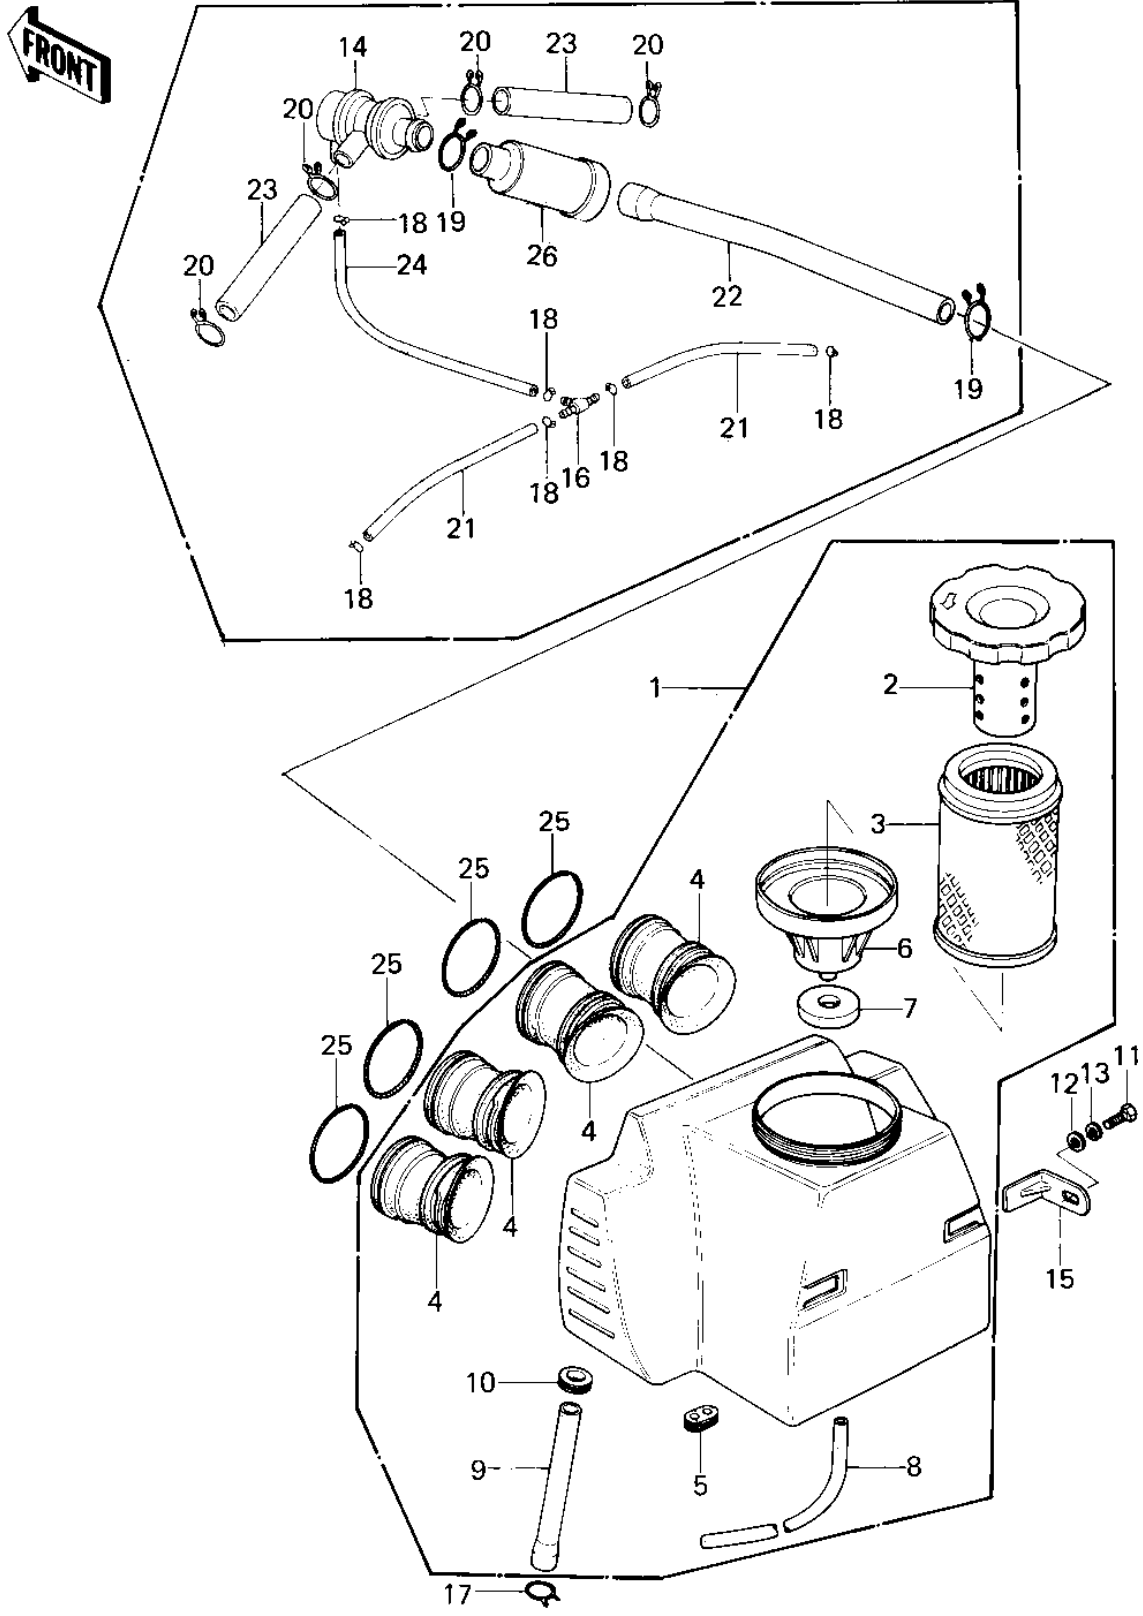

1980 KZ750-E1 PARTS DIAGRAM

AIR CLEANER ('80 KZY 50-E1)

1980 KZ750-E1 PARTS LIST

AIR CLEANER ('80 KZY 50-E1)

ITEM NAME	PART NUMBER	QUANTITY
FILTER-ASSY-AIR (Ref # 1)	11010-1074	1
CAP,AIR CLEANER (Ref # 2)	11012-069	1
ELEMENT,AIR CLNR (Ref # 3)	11013-1025	1
INLET DUCT (Ref # 4)	14073-1032	4
GROMMET,AIR CLEANER (Ref # 5)	92071-1025	2
HOLDER,INLET PIPE (Ref # 6)	11033-006	1
GASKET,HOLDER (Ref # 7)	11039-003	1
TUBE, VINYL, 6X200 (Ref # 8)	700Q06200	1
TUBE,11X26X135 (Ref # 9)	92059-1137	1
GROMMET (Ref # 10)	92071-1027	1
BOLT, HEX HEAD, 6X12 (Ref # 11)	110B0612	2
WASHER PLAIN 6MM (Ref # 12)	411B0600	2
WASHER SPRING 6MM (Ref # 13)	461F0600	2
VALVE ASSY,AIR SWITCH (Ref # 14)	16126-1005	1
BRACKET,AIR CLEANER (Ref # 15)	32070-038	2
FITTING,TUBE (Ref # 16)	92005-1017	1
CLAMP BREATHER PIPE (Ref # 17)	92037-028	1
CLAMP-PIPE (Ref # 18)	92037-072	6
CLAMP (Ref # 19)	92037-1076	2
CLAMP,BREATHER TUBE (Ref # 20)	92037-213	4
TUBE,VACUUM,LONG (Ref # 21)	92059-1162	2
TUBE,14X20X290 (Ref # 22)	92059-1138	1
TUBE,14X20X100 (Ref # 23)	92059-1042	2
TUBE,4X9X290 (Ref # 24)	92059-1043	1
SPRING, COIL (Ref # 25)	92081-1177	4
SILENCER (Ref # 26)	39162-1003	1