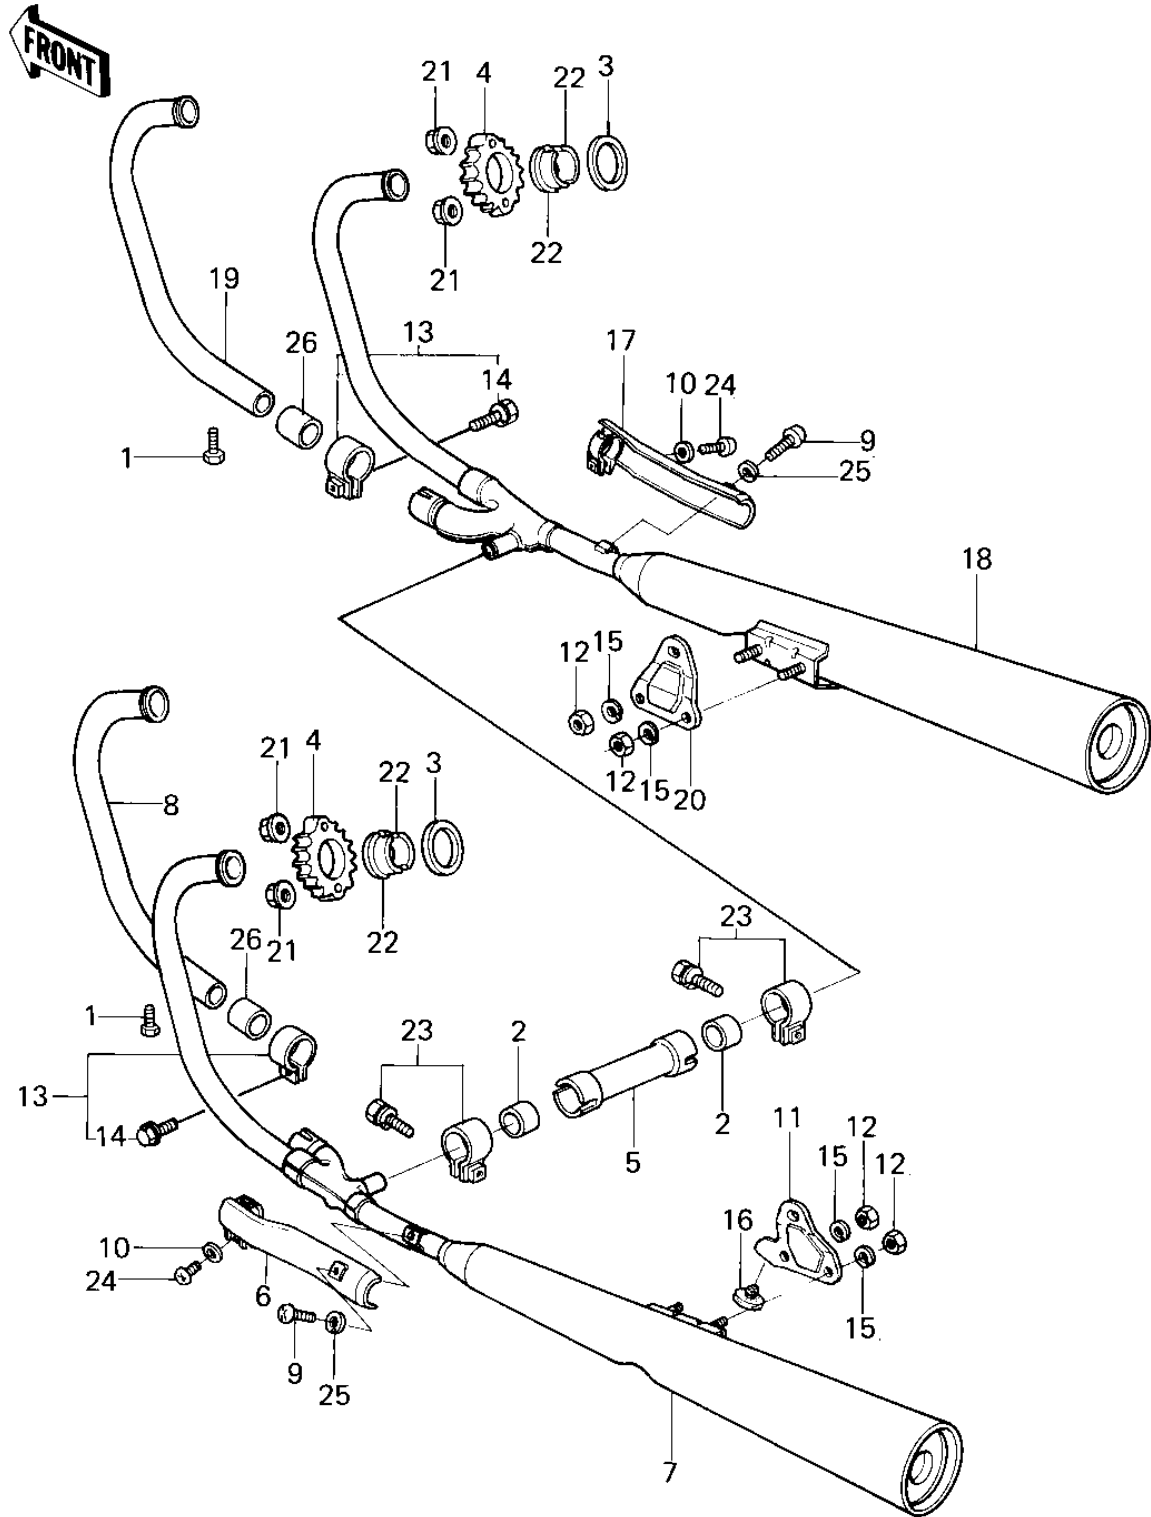

1980 KZ750-E1 PARTS DIAGRAM

MUFFLERS ('80 KZY 50-E1)

1980 KZ750-E1 PARTS LIST

MUFFLERS (80 KZY 50-E1)

ITEM NAME	PART NUMBER	QUANTITY
BOLT (6X10) (Ref # 1)	110R0610	4
GASKET,MUFFLER CONNEC (Ref # 2)	11060-1051	2
GASKET,EXHAUST PIPE H (Ref # 3)	11009-1866	4
HOLDER,EXHAUST PIPE (Ref # 4)	18069-1006	4
PIPE,MUFFLER CONNECTI (Ref # 5)	32032-1669	1
COVER,MUFFLER,LH (Ref # 6)	14025-1516	1
MUFFLER,LH (Ref # 7)	18001-1254	1
PIPE-EXHAUST,#2 (Ref # 8)	18049-1162	1
SCREW,PAN HEAD,6X8 (Ref # 9)	92011-039	2
WASHER-PLAIN,6MM (Ref # 10)	411D0600	2
BRACKET,MUFFLER L.H (Ref # 11)	32069-1054	1
NUT,8MM (Ref # 12)	311B0800	4
CLAMP,EXHAUST PIPE (Ref # 13)	92037-1089	2
BOLT,8X30 (Ref # 14)	92001-1379	2
WASHER SPRING 8MM (Ref # 15)	461F0800	4
DAMPER RUBBER,MAIN ST (Ref # 16)	92075-1002	1
COVER,MUFFLER,RH (Ref # 17)	14025-1517	1
MUFFLER,RH (Ref # 18)	18001-1255	1
PIPE-EXHAUST,#3 (Ref # 19)	18049-1163	1
BRACKET,MUFFLER R.H (Ref # 20)	32069-1055	1
NUT-6MM (Ref # 21)	92015-1078	8
COLLAR,EXHAUST PIPE (Ref # 22)	92027-1142	8
CLAMP,MUFFLER,37MM (Ref # 23)	92037-1243	2
SCREW PAN HEAD 6X20 (Ref # 24)	220B0620	2
WASHER SPRING 6MM (Ref # 25)	461F0600	2
GASKET,EXHAUST PIPE C (Ref # 26)	11009-1667	2