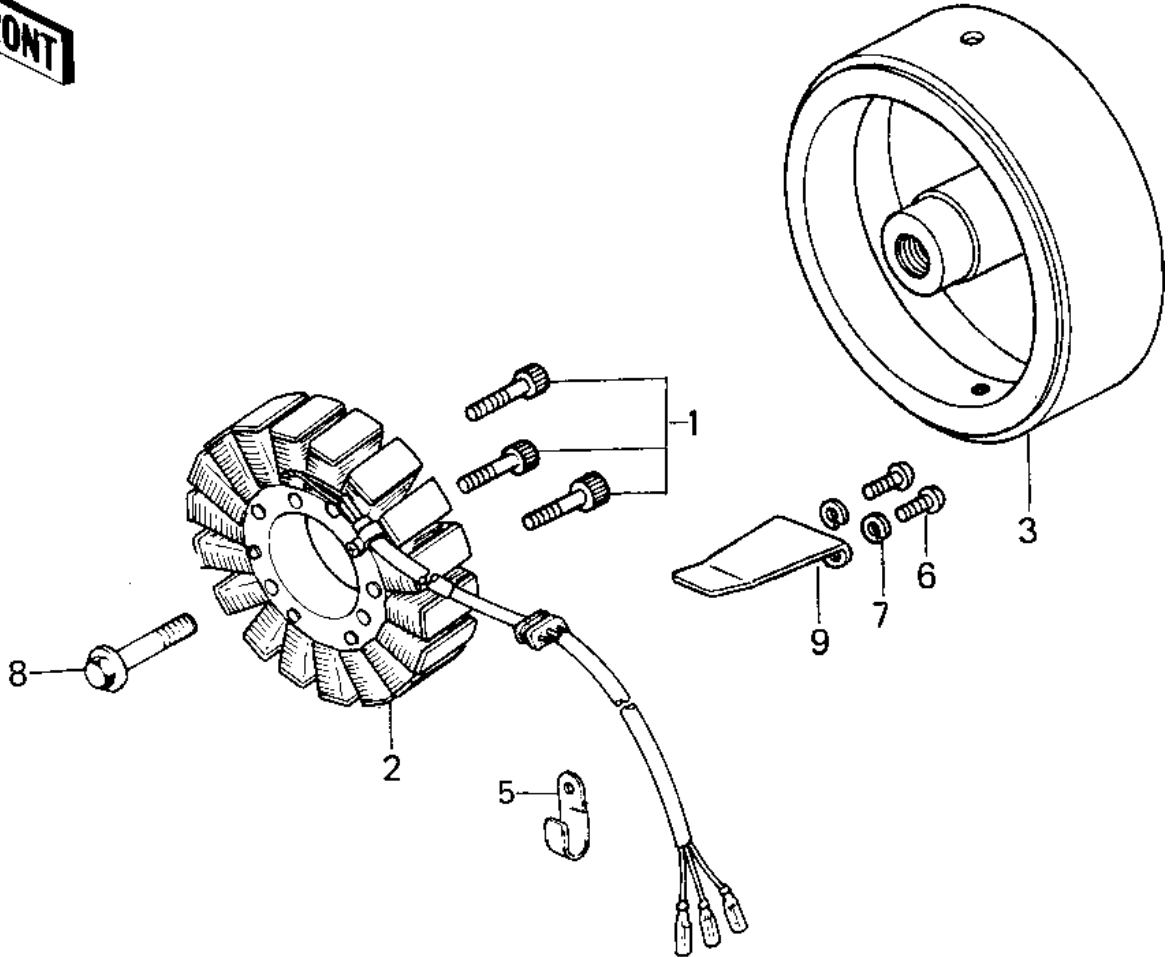

1980 KZ750-E1 PARTS DIAGRAM

GENERATOR/REGULATOR ('80 KZY 50-E1)

1980 KZ750-E1 PARTS LIST

GENERATOR/REGULATOR ('80 KZY 50-E1)

ITEM NAME	PART NUMBER	QUANTITY
BOLT-SOCKET,5X30 (Ref # 1)	120P0530	3
STATOR (Ref # 2)	21003-1083	1
FLYWHEEL,MAGNETO (Ref # 3)	21050-1015	1
REGULATOR,VOLTAGE (Ref # 4)	21066-1008	1
CLAMP,WIRING HARNESS (Ref # 5)	21126-008	1
SCREW PAN HEAD 5X12 (Ref # 6)	220B0512	2
WASHER SPRING 5MM (Ref # 7)	461F0500	2
BOLT,10X40 (Ref # 8)	92001-1201	1
CLAMP,GENERATOR WIRE (Ref # 9)	92037-1122	1
BOLT-UPSET (Ref # 10)	112G0625	2
WASHER SPRING 6MM (Ref # 11)	461F0600	2