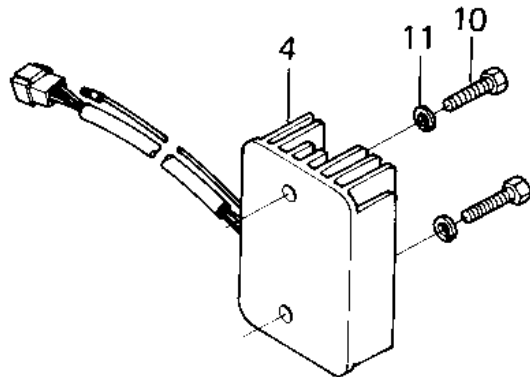

1980 KZ750-E1 PARTS DIAGRAM

GENERATOR/REGULATOR ('80 KZY 50-E1)

1980 KZ750-E1 PARTS LIST

GENERATOR/REGULATOR ('80 KZY 50-E1)

ITEM NAME	PART NUMBER	QUANTITY
BOLT-SOCKET,5X30 (Ref # 1)	120P0530	3
STATOR (Ref # 2)	21003-1083	1
FLYWHEEL,MAGNETO (Ref # 3)	21050-1015	1
REGULATOR,VOLTAGE (Ref # 4)	21066-1008	1
CLAMP,WIRING HARNESS (Ref # 5)	21126-008	1
SCREW PAN HEAD 5X12 (Ref # 6)	220B0512	2
WASHER SPRING 5MM (Ref # 7)	461F0500	2
BOLT,10X40 (Ref # 8)	92001-1201	1
CLAMP,GENERATOR WIRE (Ref # 9)	92037-1122	1
BOLT-UPSET (Ref # 10)	112G0625	2
WASHER SPRING 6MM (Ref # 11)	461F0600	2