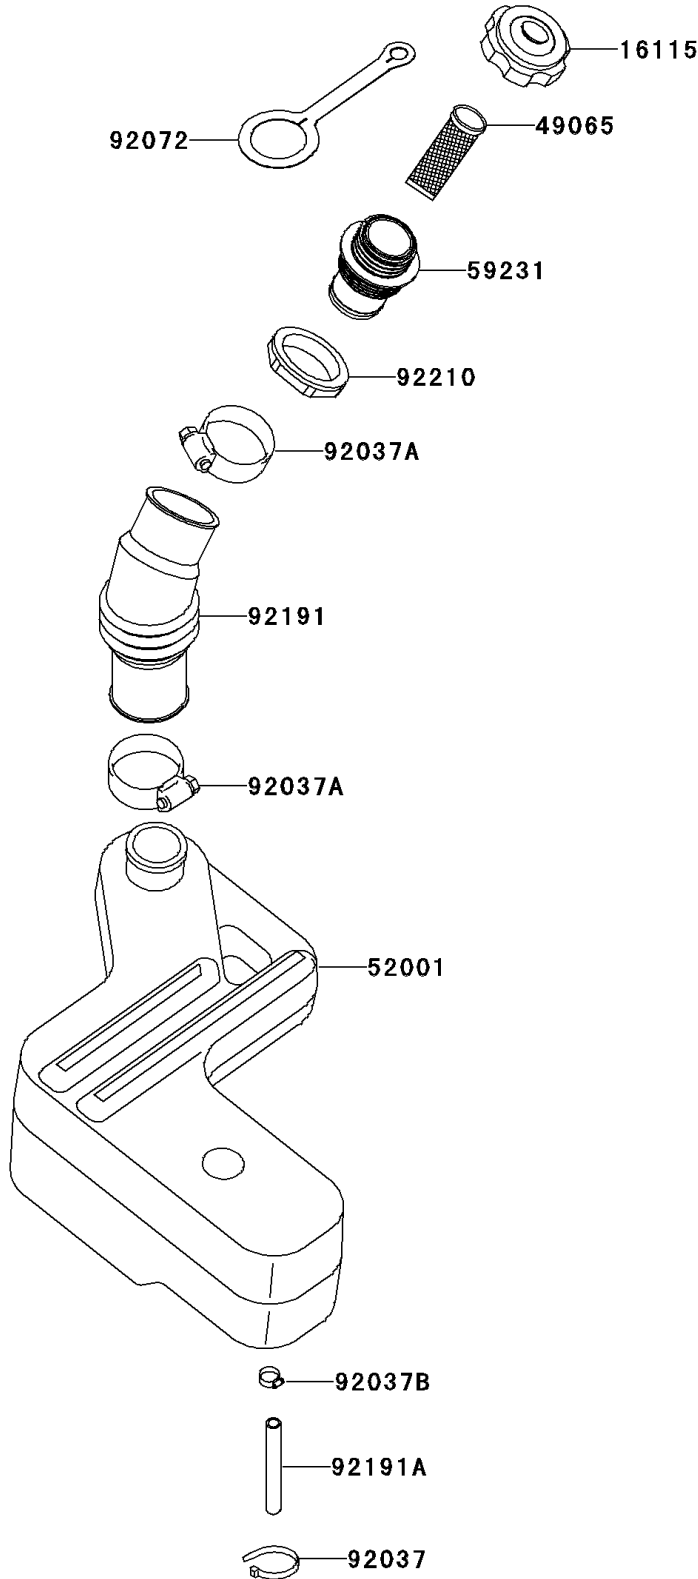

1999 Ultra 150 PARTS DIAGRAM

Oil Tank

F3174

1999 Ultra 150 PARTS LIST

Oil Tank

ITEM NAME	PART NUMBER	QUANTITY
CAP-OIL FILLER (Ref # 16115)	16115-3720	1
FILTER-OIL (Ref # 49065)	49065-3703	1
TANK-OIL (Ref # 52001)	52001-3734	1
FILLER (Ref # 59231)	59231-3724	1
CLAMP (Ref # 92037)	92037-1173	1
CLAMP (Ref # 92037A)	92037-3009	2
CLAMP (Ref # 92037B)	92037-3726	1
BAND (Ref # 92072)	92072-3839	1
TUBE (Ref # 92191)	92191-3735	1
TUBE,6X10X200 (Ref # 92191A)	92191-3831	1
NUT,FILLER (Ref # 92210)	92210-3752	1