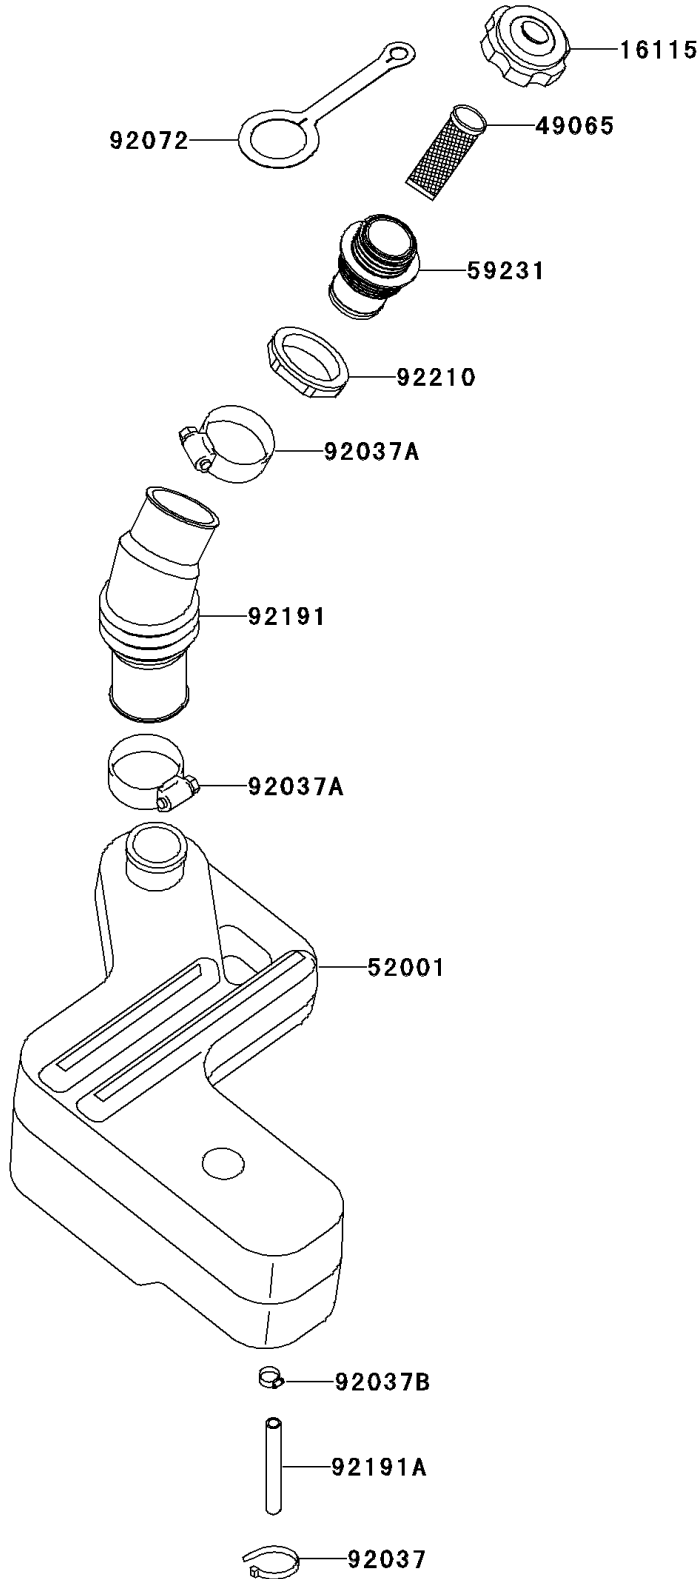

2001 Ultra 150 PARTS DIAGRAM

Oil Tank

F3174

2001 Ultra 150 PARTS LIST

Oil Tank

ITEM NAME	PART NUMBER	QUANTITY
CAP-OIL FILLER (Ref # 16115)	16115-3720	1
FILTER-OIL (Ref # 49065)	49065-3703	1
TANK-OIL (Ref # 52001)	52001-3734	1
FILLER (Ref # 59231)	59231-3724	1
CLAMP (Ref # 92037)	92037-1173	1
CLAMP (Ref # 92037A)	92037-3009	2
CLAMP (Ref # 92037B)	92037-3726	1
BAND (Ref # 92072)	92072-3839	1
TUBE (Ref # 92191)	92191-3735	1
TUBE,6X10X200 (Ref # 92191A)	92191-3831	1
NUT,FILLER (Ref # 92210)	92210-3752	1