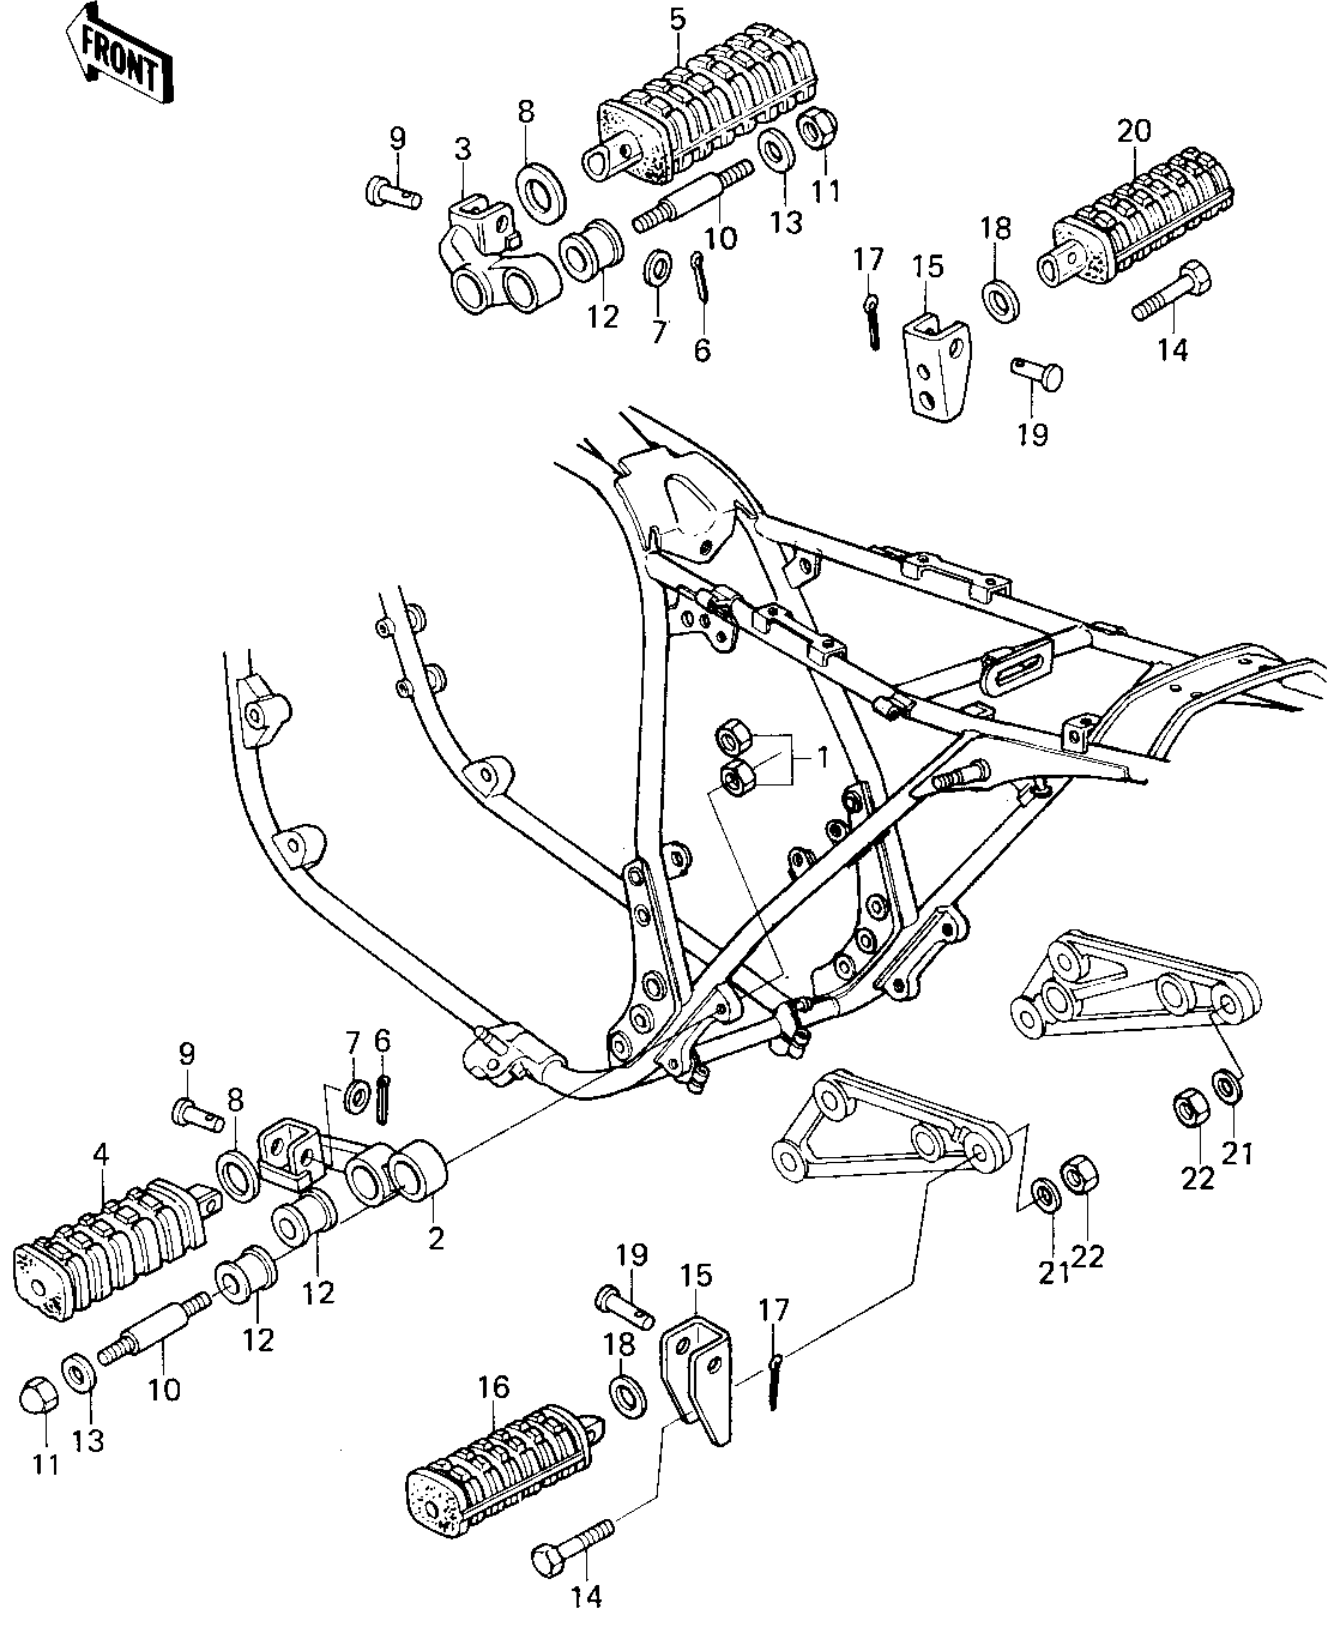

1980 KZ750-E1 PARTS DIAGRAM

FOOTRESTS ('80 KZY 50-E1)

1980 KZ750-E1 PARTS LIST

FOOTRESTS ('80 KZY 50-E1)

ITEM NAME	PART NUMBER	QUANTITY
NUT 10MM (Ref # 1)	315B1000	4
BRACKET,FTRST STEP LH (Ref # 2)	34003-1051	1
BRACKET,FTRST STEP LH (Ref # 3)	34003-1067	1
STEP-ASSY,FR,RH (Ref # 4)	34028-1018	1
STEP-ASSY,FR,RH (Ref # 5)	34028-1018	1
PIN COTTER 2.5X16 (Ref # 6)	550D2516	2
WASHER,PLAIN (Ref # 7)	92022-1028	2
WASHER,PLAIN (Ref # 8)	92022-250	2
PIN,FOOTREST BAR FIT (Ref # 9)	92043-115	2
STUD,FOOTREST BAR FIT (Ref # 10)	92004-048	4
NUT,CAP AND LOCK,8MM (Ref # 11)	92019-013	4
DAMPER RUBBER,FOOTRES (Ref # 12)	92075-293	4
CAP,FOOTRESTBAR (Ref # 13)	92102-010	4
BOLT,HEX HEAD 10X35 (Ref # 14)	92001-1252	2
HOLDER,REAR FOOTREST (Ref # 15)	34003-1025	2
STEP,FOOTREST,REAR,LH (Ref # 16)	34028-1009	1
PIN,COTTER,2.0X12 (Ref # 17)	550D2012	2
WASHER-PLAIN (Ref # 18)	92022-181	2
PIN (Ref # 19)	92043-1464	2
STEP,FOOTREST,REAR,RH (Ref # 20)	34028-1010	1
WASHER PLAIN 10MM (Ref # 21)	411B1000	2
NUT,LOCK,10MM (Ref # 22)	92019-021	2