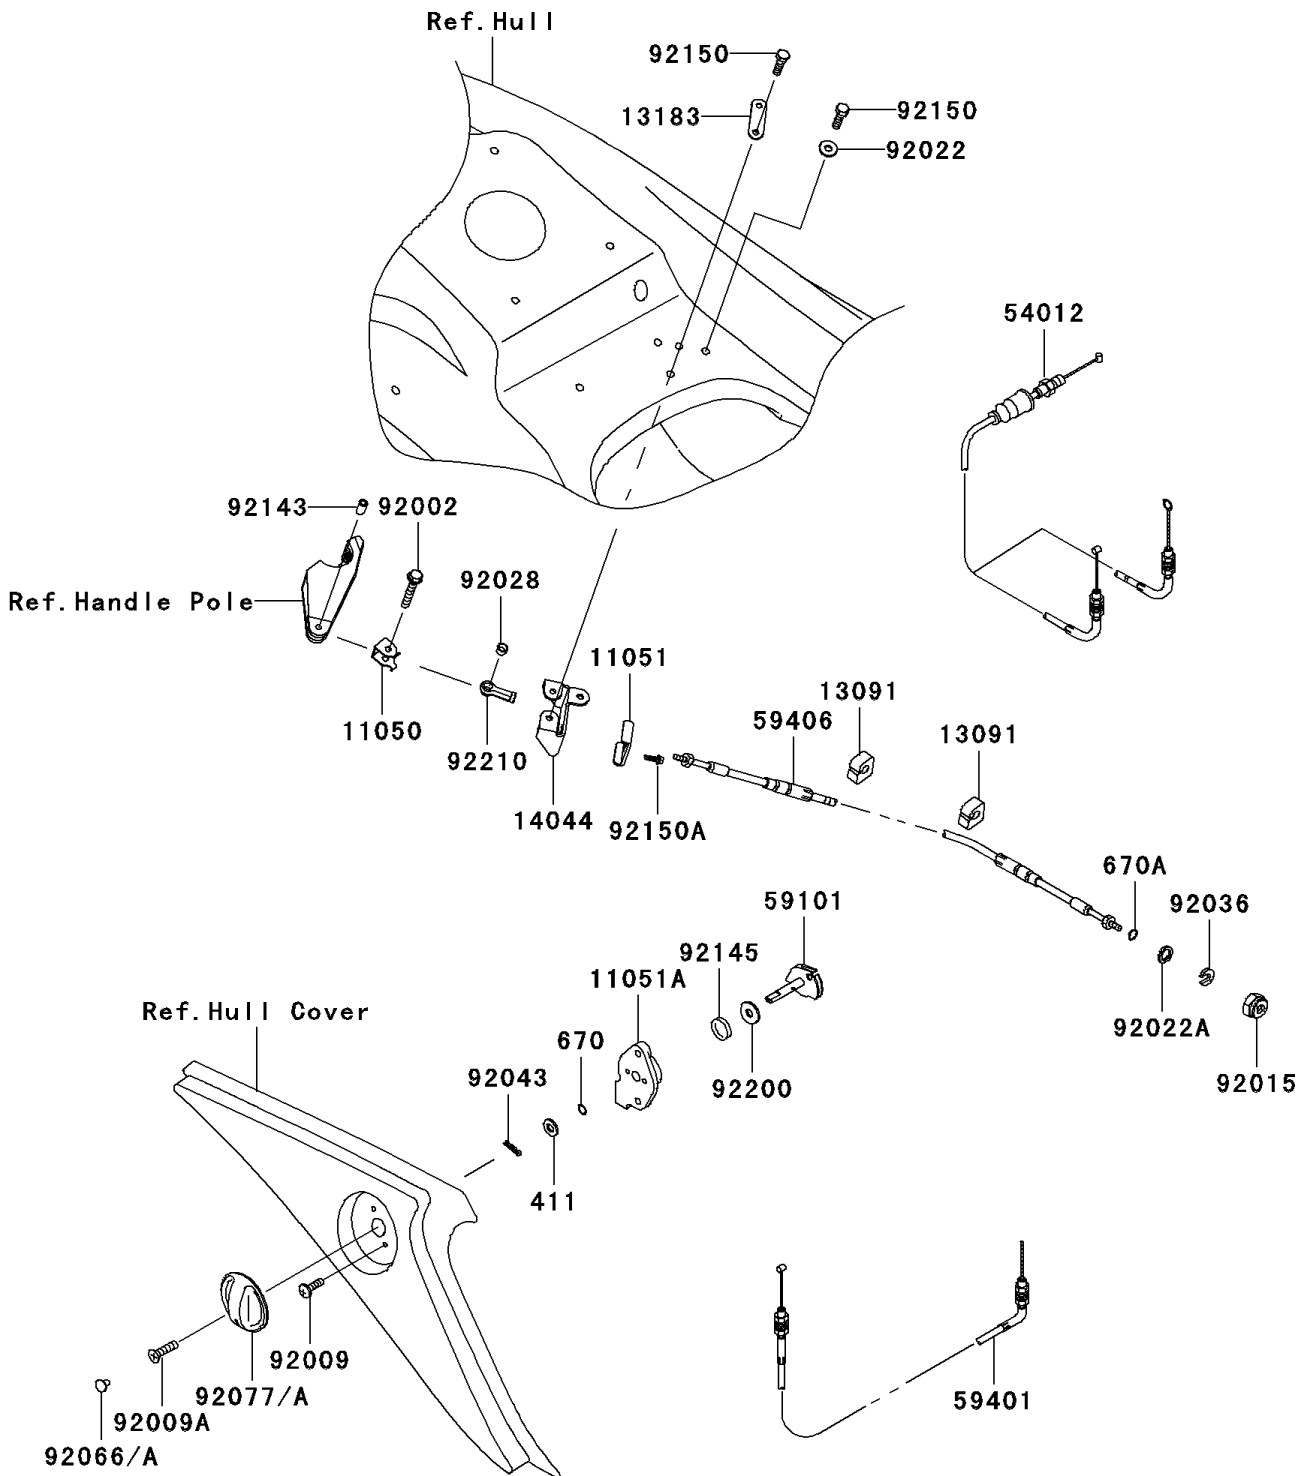

# 2001 Ultra 150 PARTS DIAGRAM

Cables

F3175

## 2001 Ultra 150 PARTS LIST

### Cables

ITEM NAME	PART NUMBER	QUANTITY
WASHER-PLAIN,8MM (Ref # 411)	411S0800	1
O RING,11MM (Ref # 670A)	670B2011	1
BRACKET (Ref # 11050)	11050-3767	1
BRACKET (Ref # 11051)	11051-3701	1
BRACKET,STARTER CABLE (Ref # 11051A)	11051-3744	1
HOLDER (Ref # 13091)	13091-3712	2
PLATE (Ref # 13183)	13183-3809	1
HOLDER-CABLE (Ref # 14044)	14044-3736	1
CABLE-THROTTLE (Ref # 54012)	54012-3764	1
REEL (Ref # 59101)	59101-3714	1
CABLE-CHOKE (Ref # 59401)	59401-3724	1
CABLE-STRG (Ref # 59406)	59406-3771	1
BOLT,6X30 (Ref # 92002)	92002-3726	1
SCREW,5X16 (Ref # 92009)	92009-3789	2
SCREW,4X12 (Ref # 92009A)	92009-3838	1
NUT,20MM (Ref # 92015)	92015-526	1
WASHER,6.5X20X1.5 (Ref # 92022)	92022-3710	1
WASHER (Ref # 92022A)	92022-535	1
BUSHING (Ref # 92028)	92028-3769	1
RING-SNAP (Ref # 92036)	92036-501	1
PIN (Ref # 92043)	92043-3752	1
PLUG,FUEL&CHOKE KNOB,F.BLACK (Ref # 92066A)	92066-3755-6Z	1
KNOB,FUEL&CHOKE,F.BLACK (Ref # 92077A)	92077-3730-6Z	1
COLLAR,6.2X10X19 (Ref # 92143)	92143-3733	1
SPRING (Ref # 92145)	92145-3712	1
BOLT,6X20 (Ref # 92150)	92150-3758	3
BOLT,5X16 (Ref # 92150A)	92150-3778	1
WASHER,8.5X34X0.5 (Ref # 92200)	92200-3770	1
NUT (Ref # 92210)	92210-3746	1