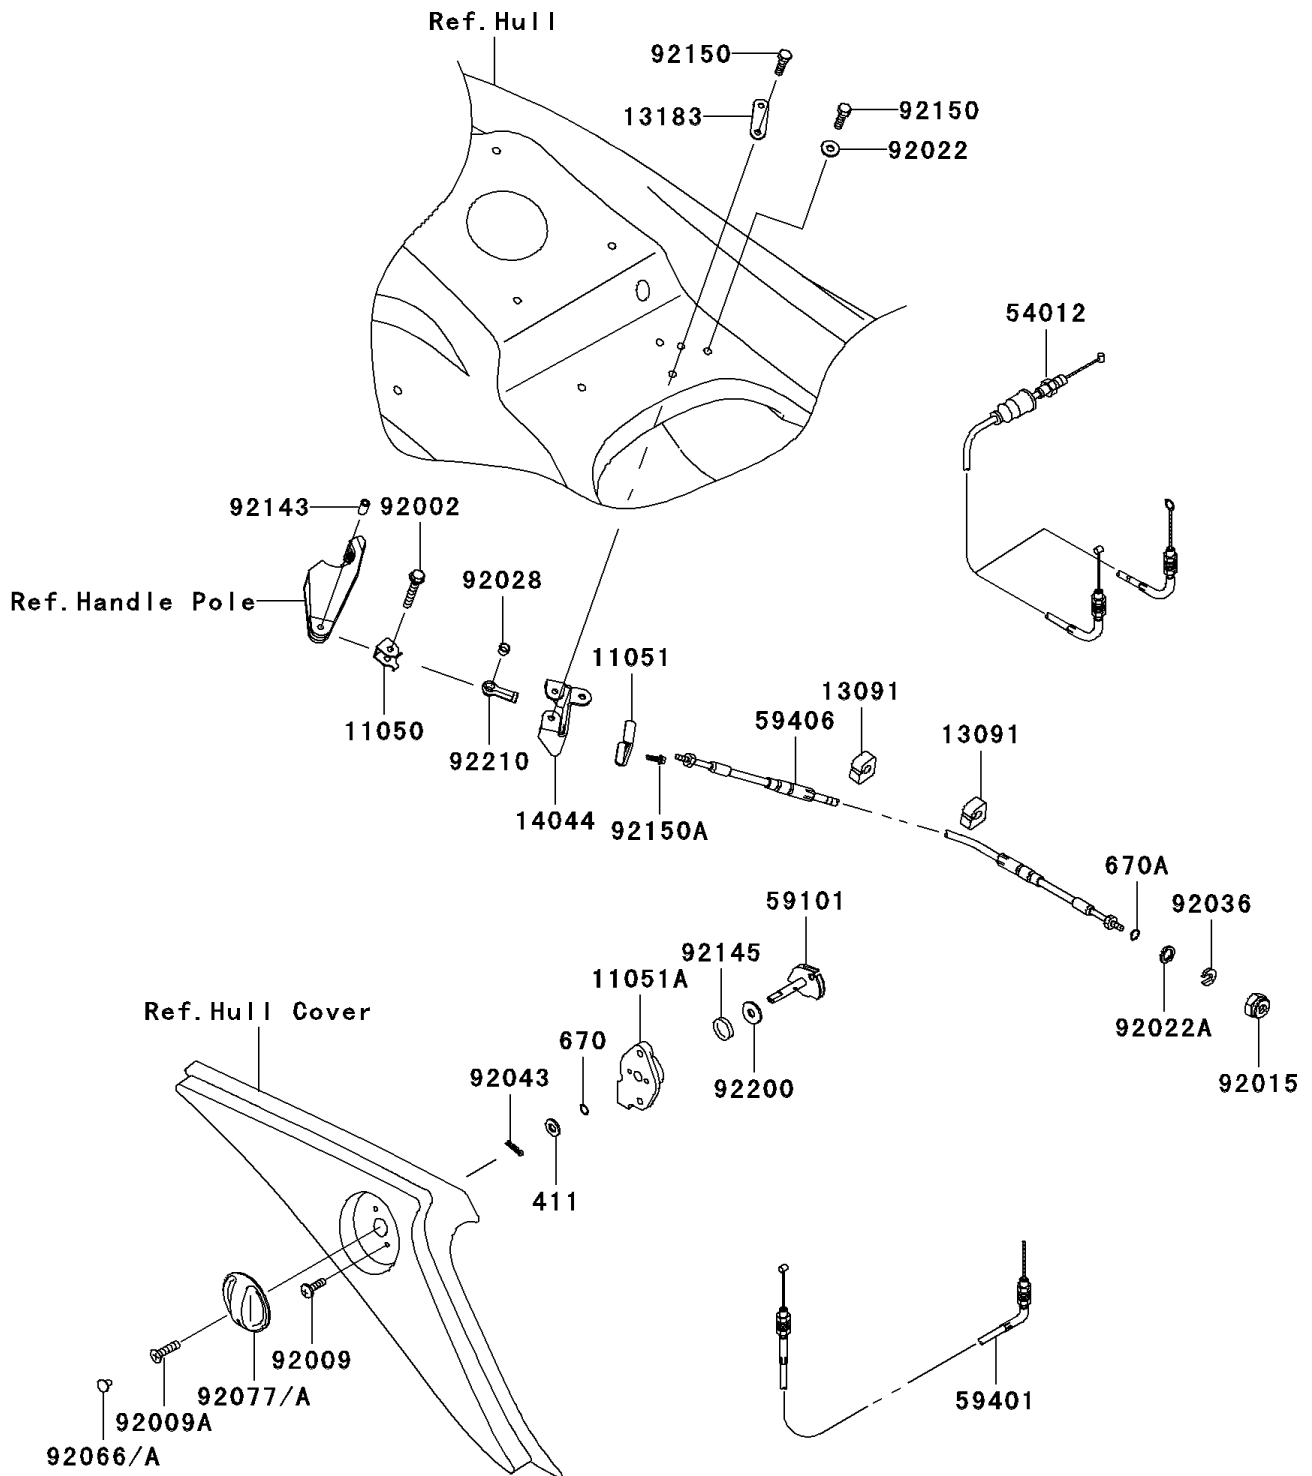

2001 Ultra 150 PARTS DIAGRAM

Cables

F3175

2001 Ultra 150 PARTS LIST

Cables

ITEM NAME	PART NUMBER	QUANTITY
WASHER-PLAIN,8MM (Ref # 411)	411S0800	1
O RING,11MM (Ref # 670A)	670B2011	1
BRACKET (Ref # 11050)	11050-3767	1
BRACKET (Ref # 11051)	11051-3701	1
BRACKET,STARTER CABLE (Ref # 11051A)	11051-3744	1
HOLDER (Ref # 13091)	13091-3712	2
PLATE (Ref # 13183)	13183-3809	1
HOLDER-CABLE (Ref # 14044)	14044-3736	1
CABLE-THROTTLE (Ref # 54012)	54012-3764	1
REEL (Ref # 59101)	59101-3714	1
CABLE-CHOKE (Ref # 59401)	59401-3724	1
CABLE-STRG (Ref # 59406)	59406-3771	1
BOLT,6X30 (Ref # 92002)	92002-3726	1
SCREW,5X16 (Ref # 92009)	92009-3789	2
SCREW,4X12 (Ref # 92009A)	92009-3838	1
NUT,20MM (Ref # 92015)	92015-526	1
WASHER,6.5X20X1.5 (Ref # 92022)	92022-3710	1
WASHER (Ref # 92022A)	92022-535	1
BUSHING (Ref # 92028)	92028-3769	1
RING-SNAP (Ref # 92036)	92036-501	1
PIN (Ref # 92043)	92043-3752	1
PLUG,FUEL&CHOKE KNOB,F.BLACK (Ref # 92066A)	92066-3755-6Z	1
KNOB,FUEL&CHOKE,F.BLACK (Ref # 92077A)	92077-3730-6Z	1
COLLAR,6.2X10X19 (Ref # 92143)	92143-3733	1
SPRING (Ref # 92145)	92145-3712	1
BOLT,6X20 (Ref # 92150)	92150-3758	3
BOLT,5X16 (Ref # 92150A)	92150-3778	1
WASHER,8.5X34X0.5 (Ref # 92200)	92200-3770	1
NUT (Ref # 92210)	92210-3746	1