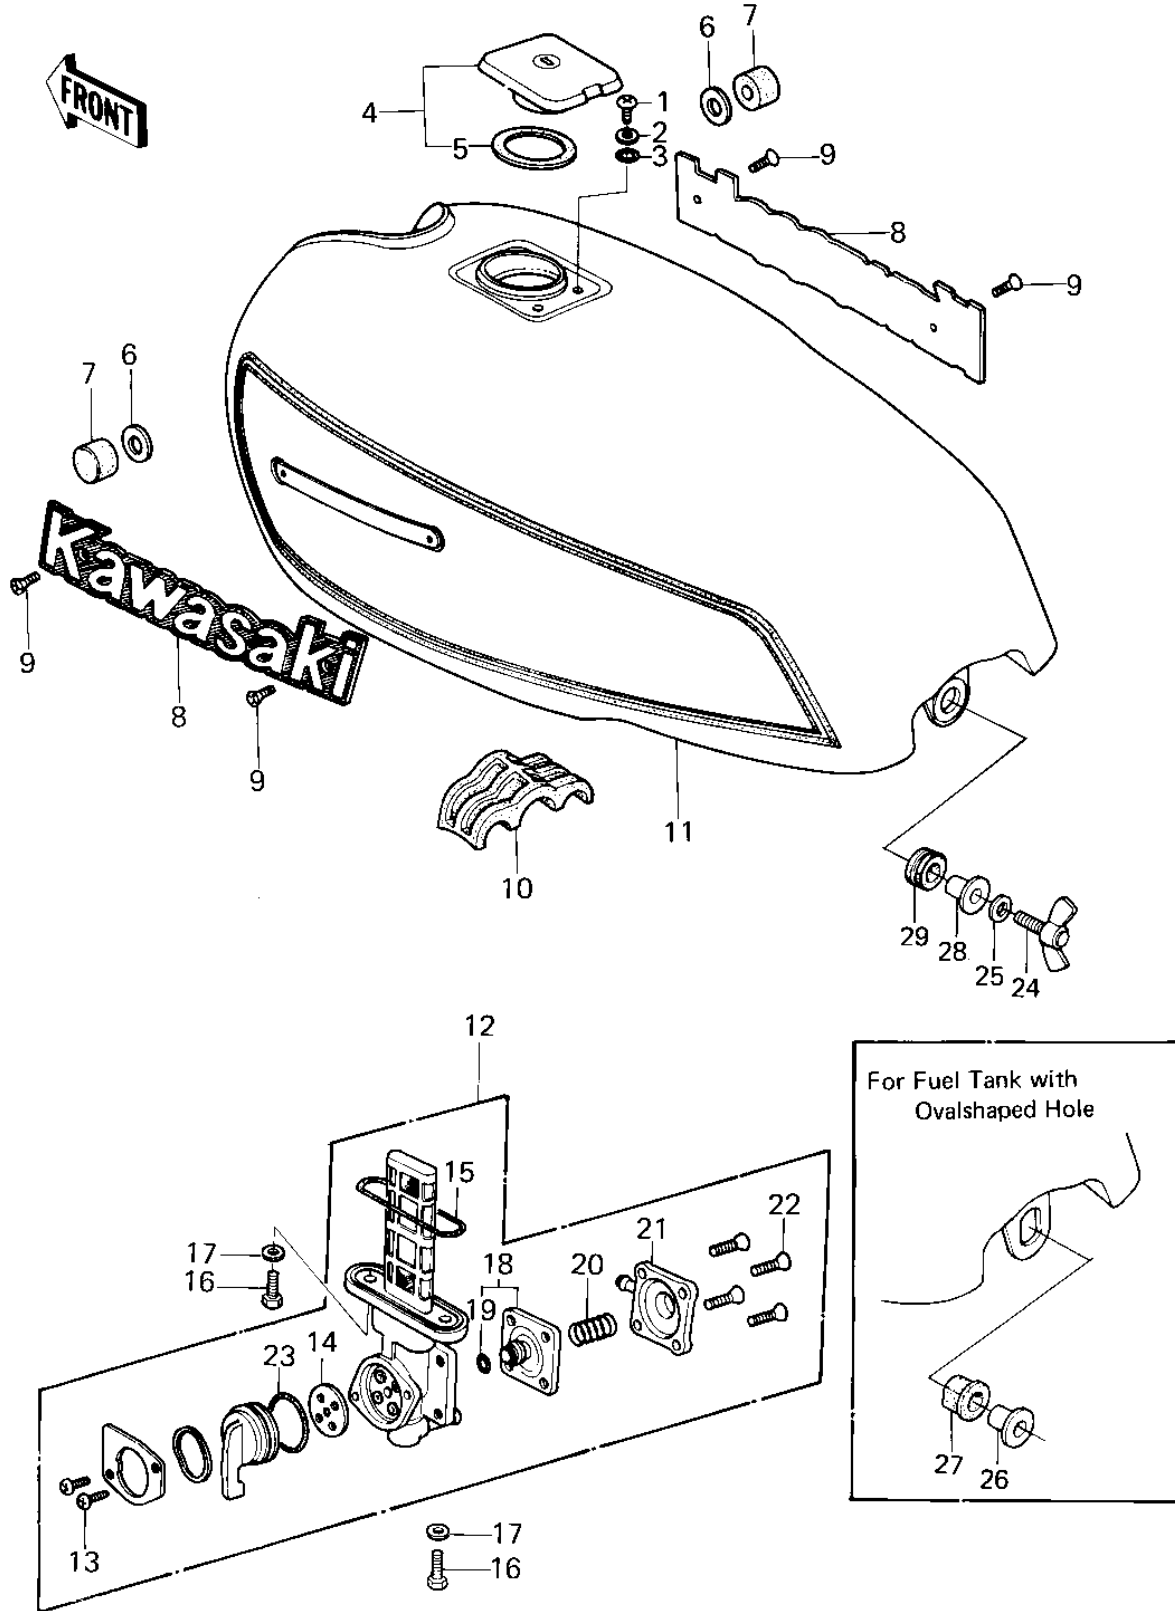

1980 KZ750-E1 PARTS DIAGRAM

FUEL TANK ('80 KZY 50-E1)

1980 KZ750-E1 PARTS LIST

FUEL TANK ('80 KZY 50-E1)

ITEM NAME	PART NUMBER	QUANTITY
SCREW PAN HEAD 5X10 (Ref # 1)	220B0510	2
WASHER,PLAIN (Ref # 2)	92022-1038	2
"O" RING (Ref # 3)	92055-1023	2
CAP ASSY TANK (Ref # 4)	51048-1018	1
GASKET,FUEL TANK CAP (Ref # 5)	11009-1051	1
WASHER-PL-10.5X26X2.3 (Ref # 6)	92022-044	2
DAMPER RUBBER,FL TANK (Ref # 7)	92075-125	2
EMBLEM,FUEL TANK (Ref # 8)	56014-1037	2
SCREW-CSK-CROS (Ref # 9)	221C0306	4
DAMPER,FUEL TANK (Ref # 10)	92075-1245	1
TANK-FUEL,L.DARK RED (Ref # 11)	51001-1049-7Y	1
TAP ASSY,FUEL (Ref # 12)	51023-1029	1
SCREW PAN HEAD 3X8 (Ref # 13)	220B0308	2
GASKET,TAP VALVE (Ref # 14)	11009-1194	1
"O" RING (Ref # 15)	51039-010	1
BOLT,6X20,FUEL TAP (Ref # 16)	92001-1091	2
WASHER-PLAIN (Ref # 17)	92022-183	2
DIAPHRAGM ASSY,TAP (Ref # 18)	43028-1015	1
"O" RING,4MM (Ref # 19)	670B1504	1
SPRING,TAP (Ref # 20)	92081-1171	1
COVER ASSY,TAP (Ref # 21)	16146-1005	1
SCREW-CSK-CROS,4X14 (Ref # 22)	221B0414	4
"O" RING,TAP LEVER (Ref # 23)	92055-1027	1
BOLT,CARRIER FITTING (Ref # 24)	92001-1054	1
WASHER SEAL PLATE (Ref # 25)	92022-101	1
COLLAR,FUEL TANK FITT (Ref # 26)	92027-1134	1
DAMPER,FUEL TANK,FITT (Ref # 27)	92075-1116	1
COLLAR,ENGINE HEAD (Ref # 28)	92027-1116	1
DAMPER RUBBER,MUFFLER (Ref # 29)	92075-1086	1