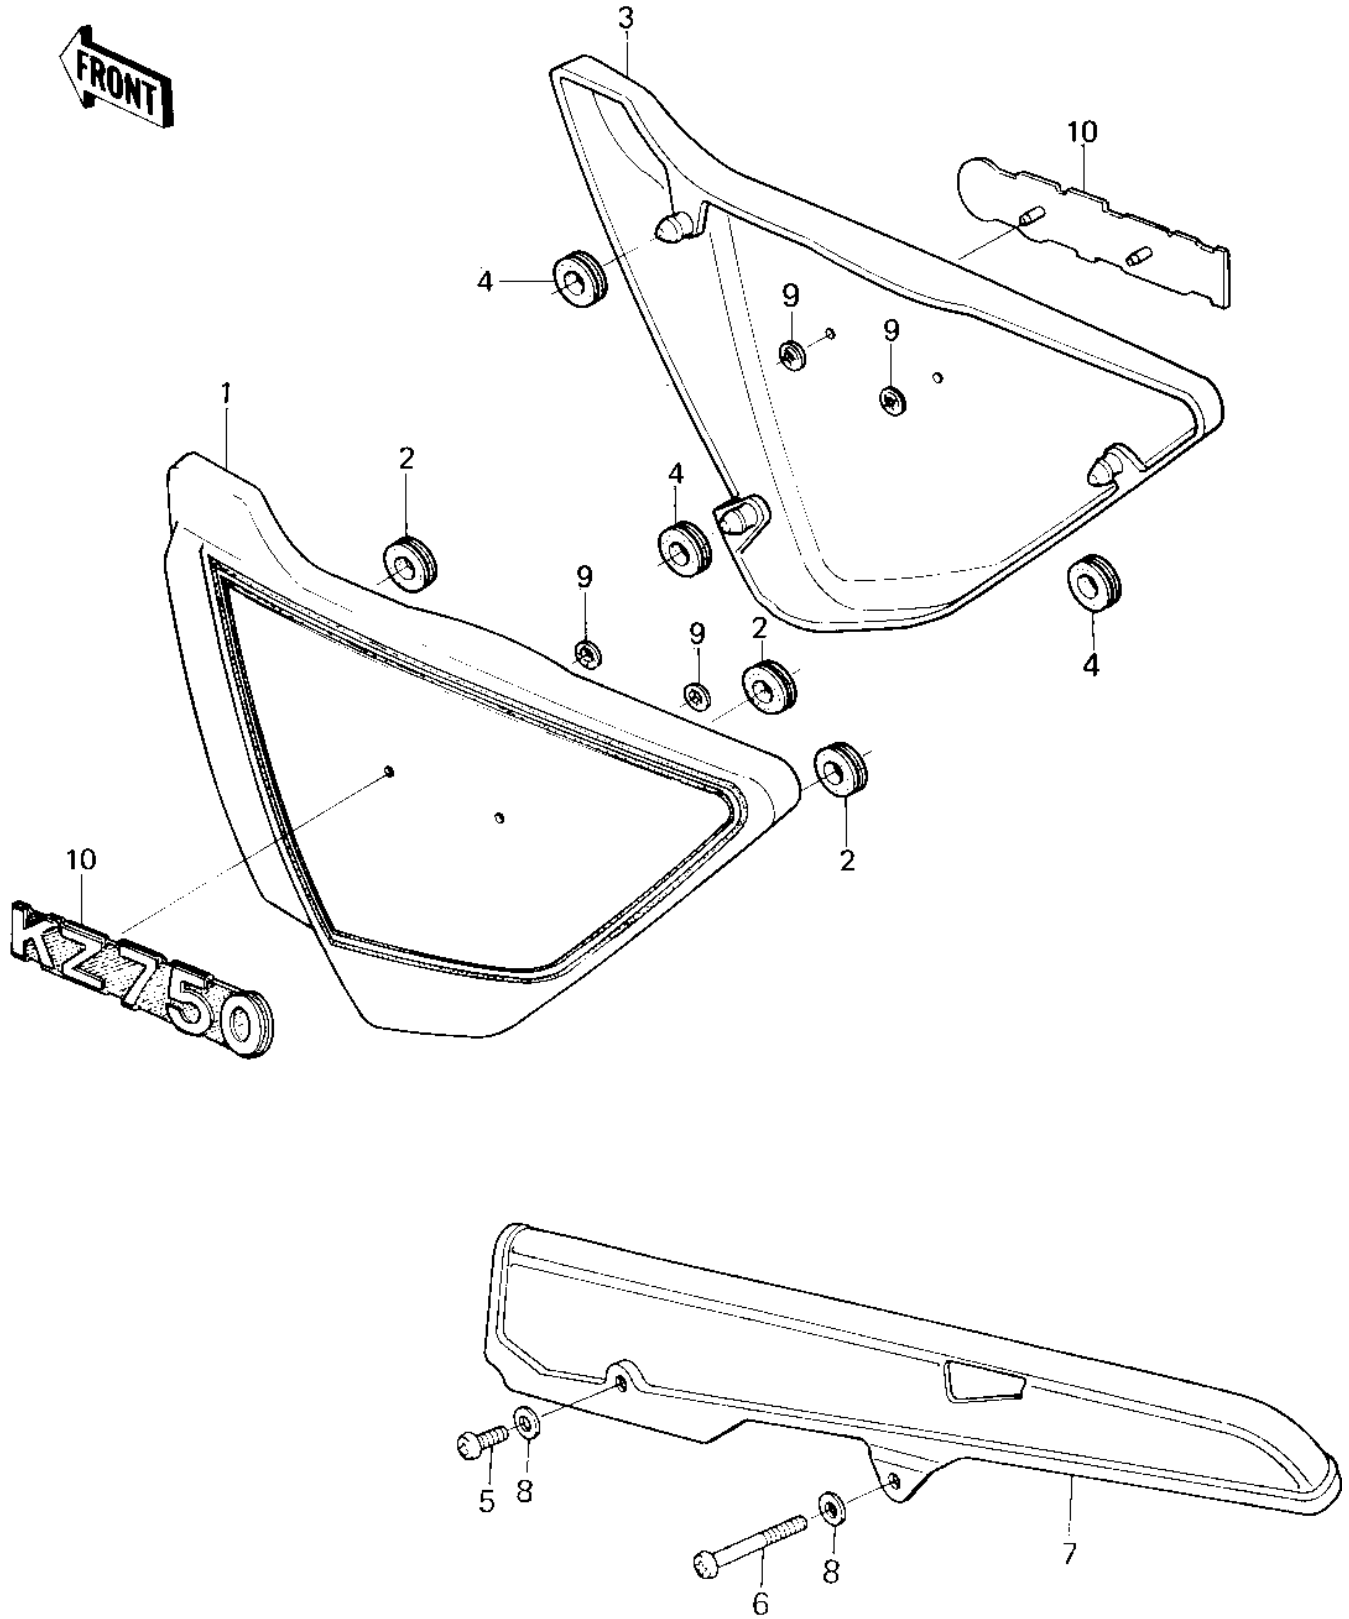

1980 KZ750-E1 PARTS DIAGRAM

SIDE COVERS/CHAIN COVER ('80 KZY 50-E1)

1980 KZ750-E1 PARTS LIST

SIDE COVERS/CHAIN COVER ('80 KZY 50-E1)

ITEM NAME	PART NUMBER	QUANTITY
COVER,SIDE,L.H,RED (Ref # 1)	36001-1095-7Y	1
GROMMET (Ref # 2)	92071-056	3
COVER,SIDE,R.H,RED (Ref # 3)	36001-1096-7Y	1
GROMMET (Ref # 4)	92071-056	3
SCREW PAN HEAD 6X14 (Ref # 5)	220B0614	1
SCREW PAN HEAD 6X65 (Ref # 6)	220B0665	1
CASE-CHAIN (Ref # 7)	36014-1005	1
WASHER 6.5X20X1.6T (Ref # 8)	92022-125	2
NUT,LOCK,3MM (Ref # 9)	92018-005	4
MARK,SIDE COVER (Ref # 10)	56018-1160	2