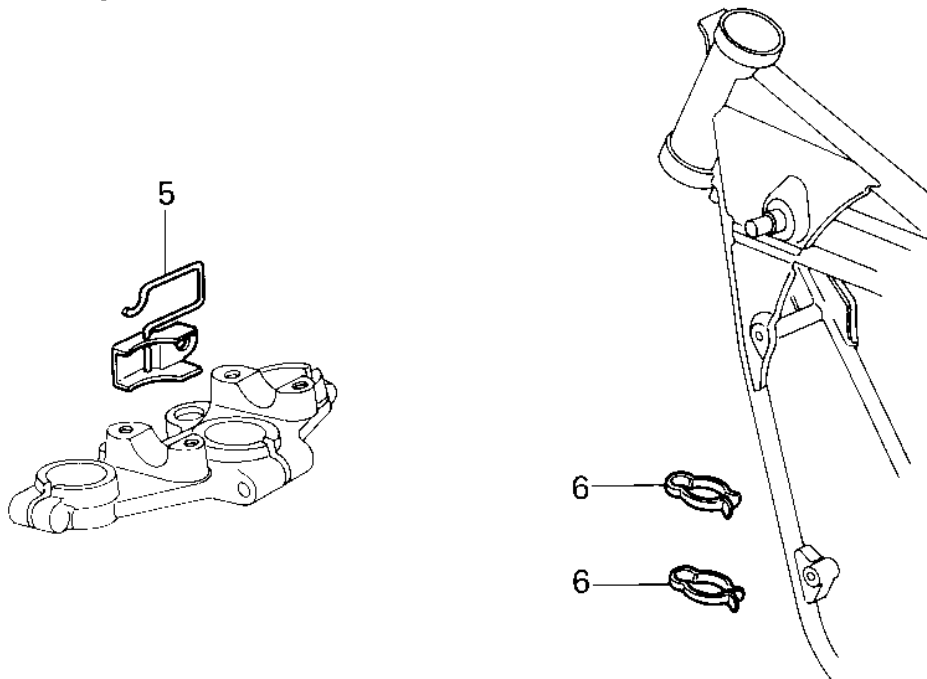

# 1980 KZ750-E1 PARTS DIAGRAM

CABLES ('80 KZY 50-E1)

# 1980 KZ750-E1 PARTS LIST

CABLES ('80 KZY 50-E1)

ITEM NAME	PART NUMBER	QUANTITY
CABLE,SPEEDOMETER (Ref # 1)	54001-1014	1
CABLE,CLUTCH (Ref # 2)	54011-087	1
CABLE,THROTTLE (Ref # 3)	54012-1058	1
CABLE,TACHOMETER (Ref # 4)	54018-1008	1
CLAMP,THROTTLE CABLE (Ref # 5)	92037-1189	1
CLAMP,CABLE (Ref # 6)	92037-093	2