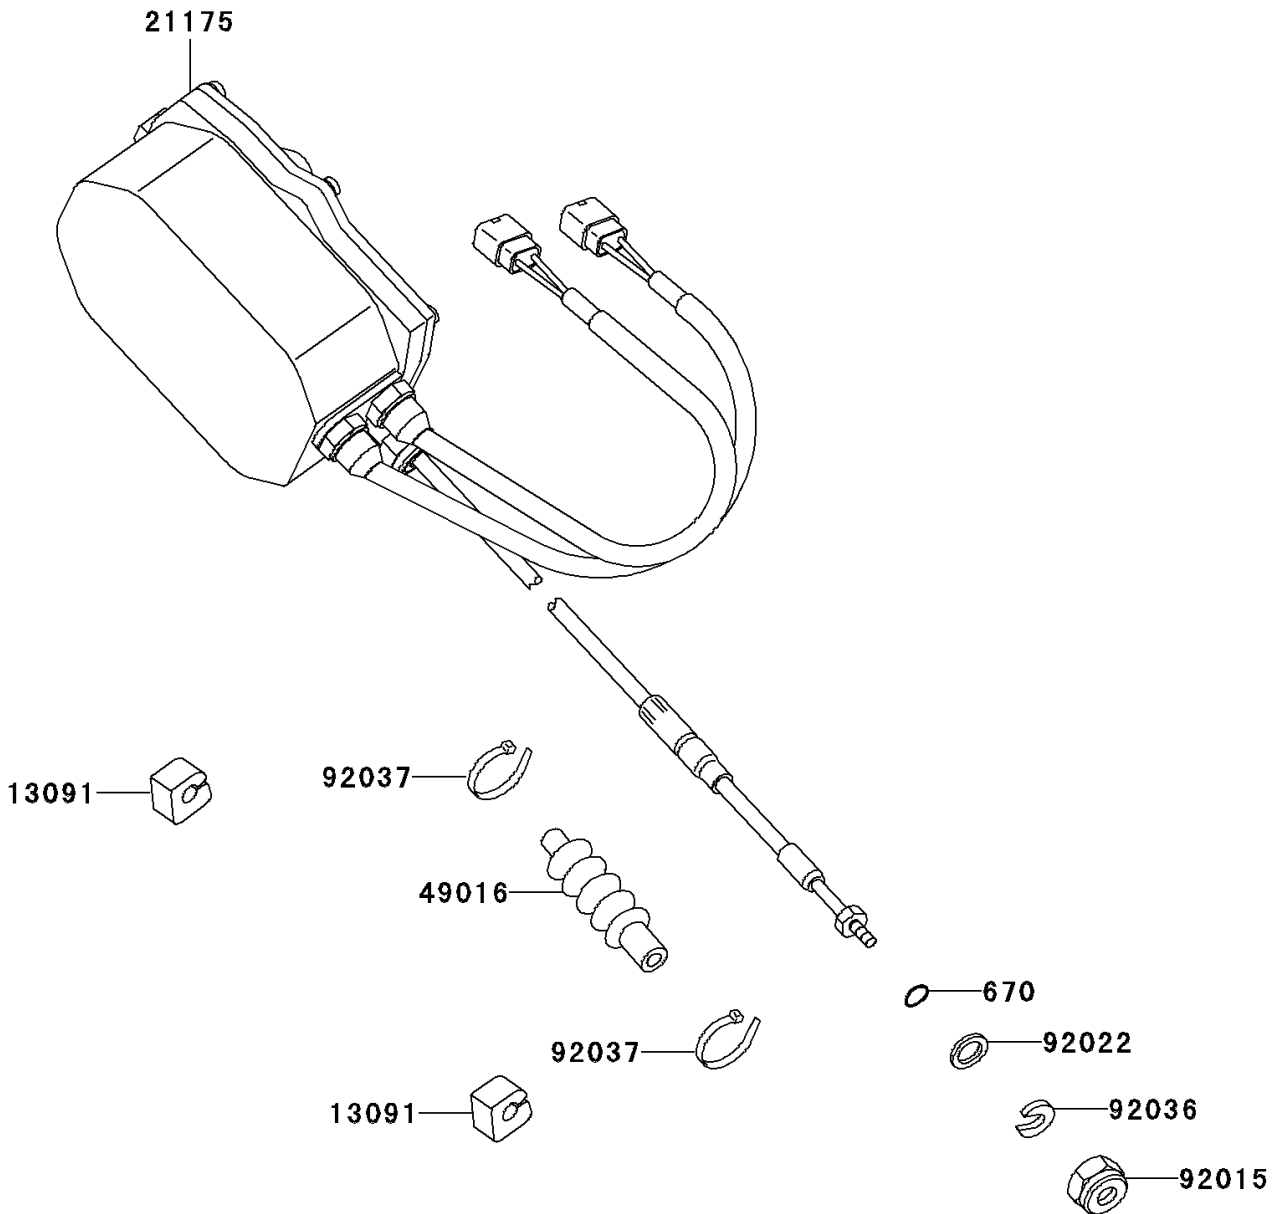

2000 Ultra 150 PARTS DIAGRAM

Control

F3177

2000 Ultra 150 PARTS LIST

Control

ITEM NAME	PART NUMBER	QUANTITY
O RING,11MM (Ref # 670)	670B2011	1
HOLDER (Ref # 13091)	13091-3712	2
CONTROL UNIT-ELECTRONIC (Ref # 21175)	21175-3712	1
COVER-SEAL,TILT CABLE (Ref # 49016)	49016-3702	1
NUT,20MM (Ref # 92015)	92015-526	1
WASHER (Ref # 92022)	92022-535	1
RING-SNAP (Ref # 92036)	92036-501	1
CLAMP (Ref # 92037)	92037-1173	2