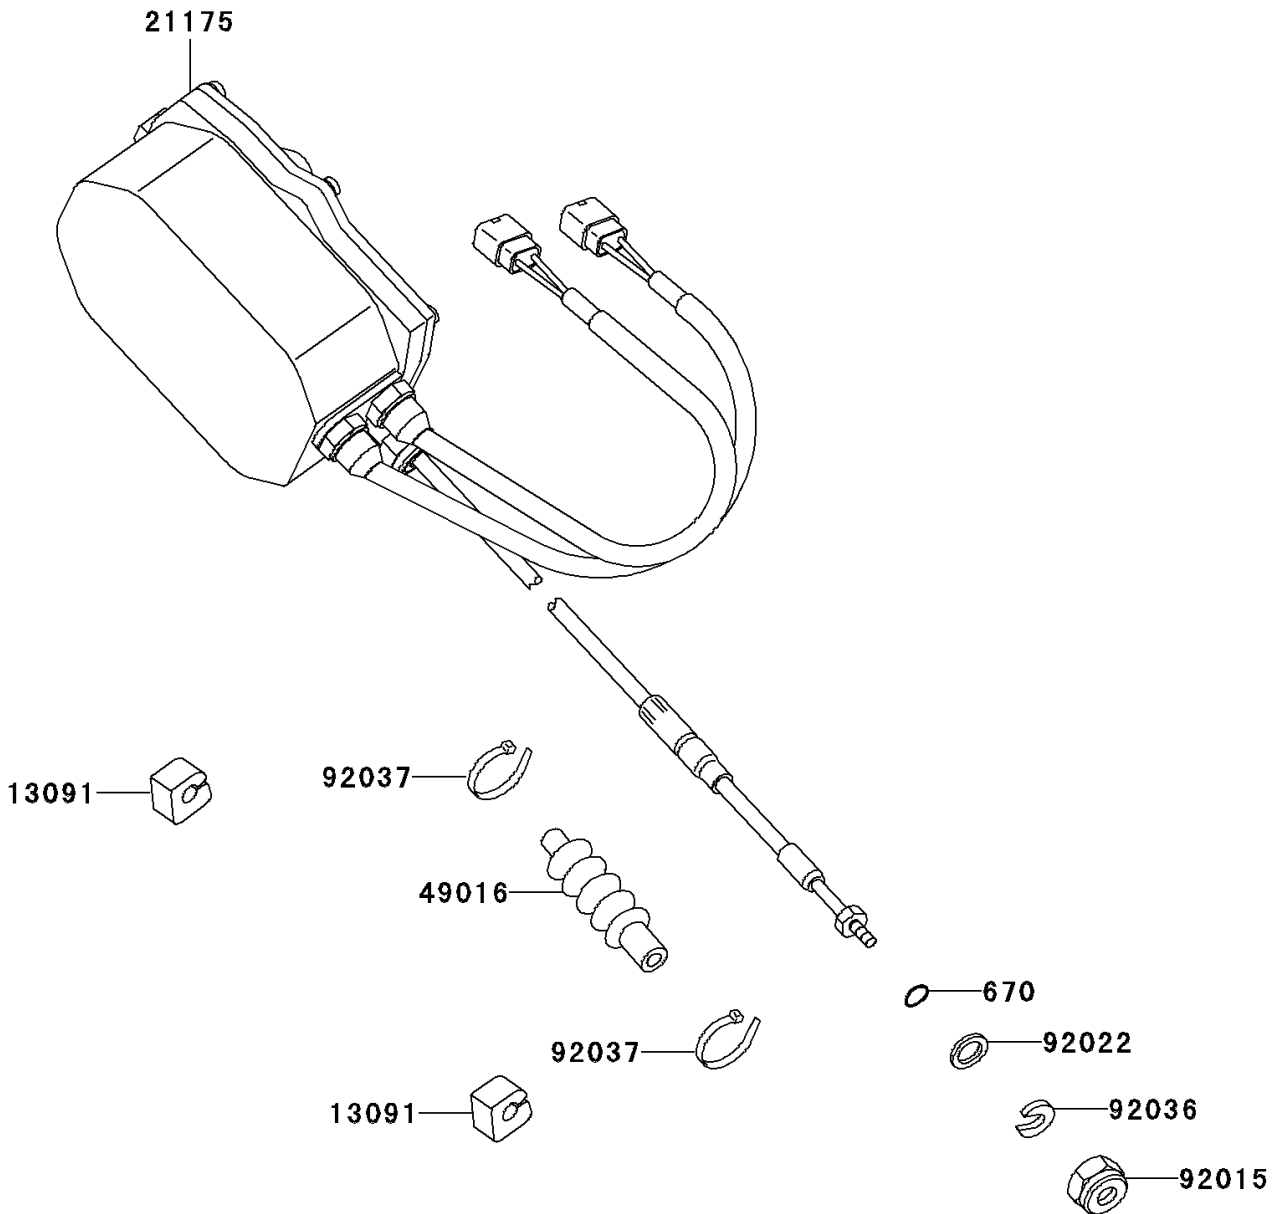

2001 Ultra 150 PARTS DIAGRAM

Control

F3177

2001 Ultra 150 PARTS LIST

Control

ITEM NAME	PART NUMBER	QUANTITY
O RING,11MM (Ref # 670)	670B2011	1
HOLDER (Ref # 13091)	13091-3712	2
CONTROL UNIT-ELECTRONIC (Ref # 21175)	21175-3712	1
COVER-SEAL,TILT CABLE (Ref # 49016)	49016-3702	1
NUT,20MM (Ref # 92015)	92015-526	1
WASHER (Ref # 92022)	92022-535	1
RING-SNAP (Ref # 92036)	92036-501	1
CLAMP (Ref # 92037)	92037-1173	2