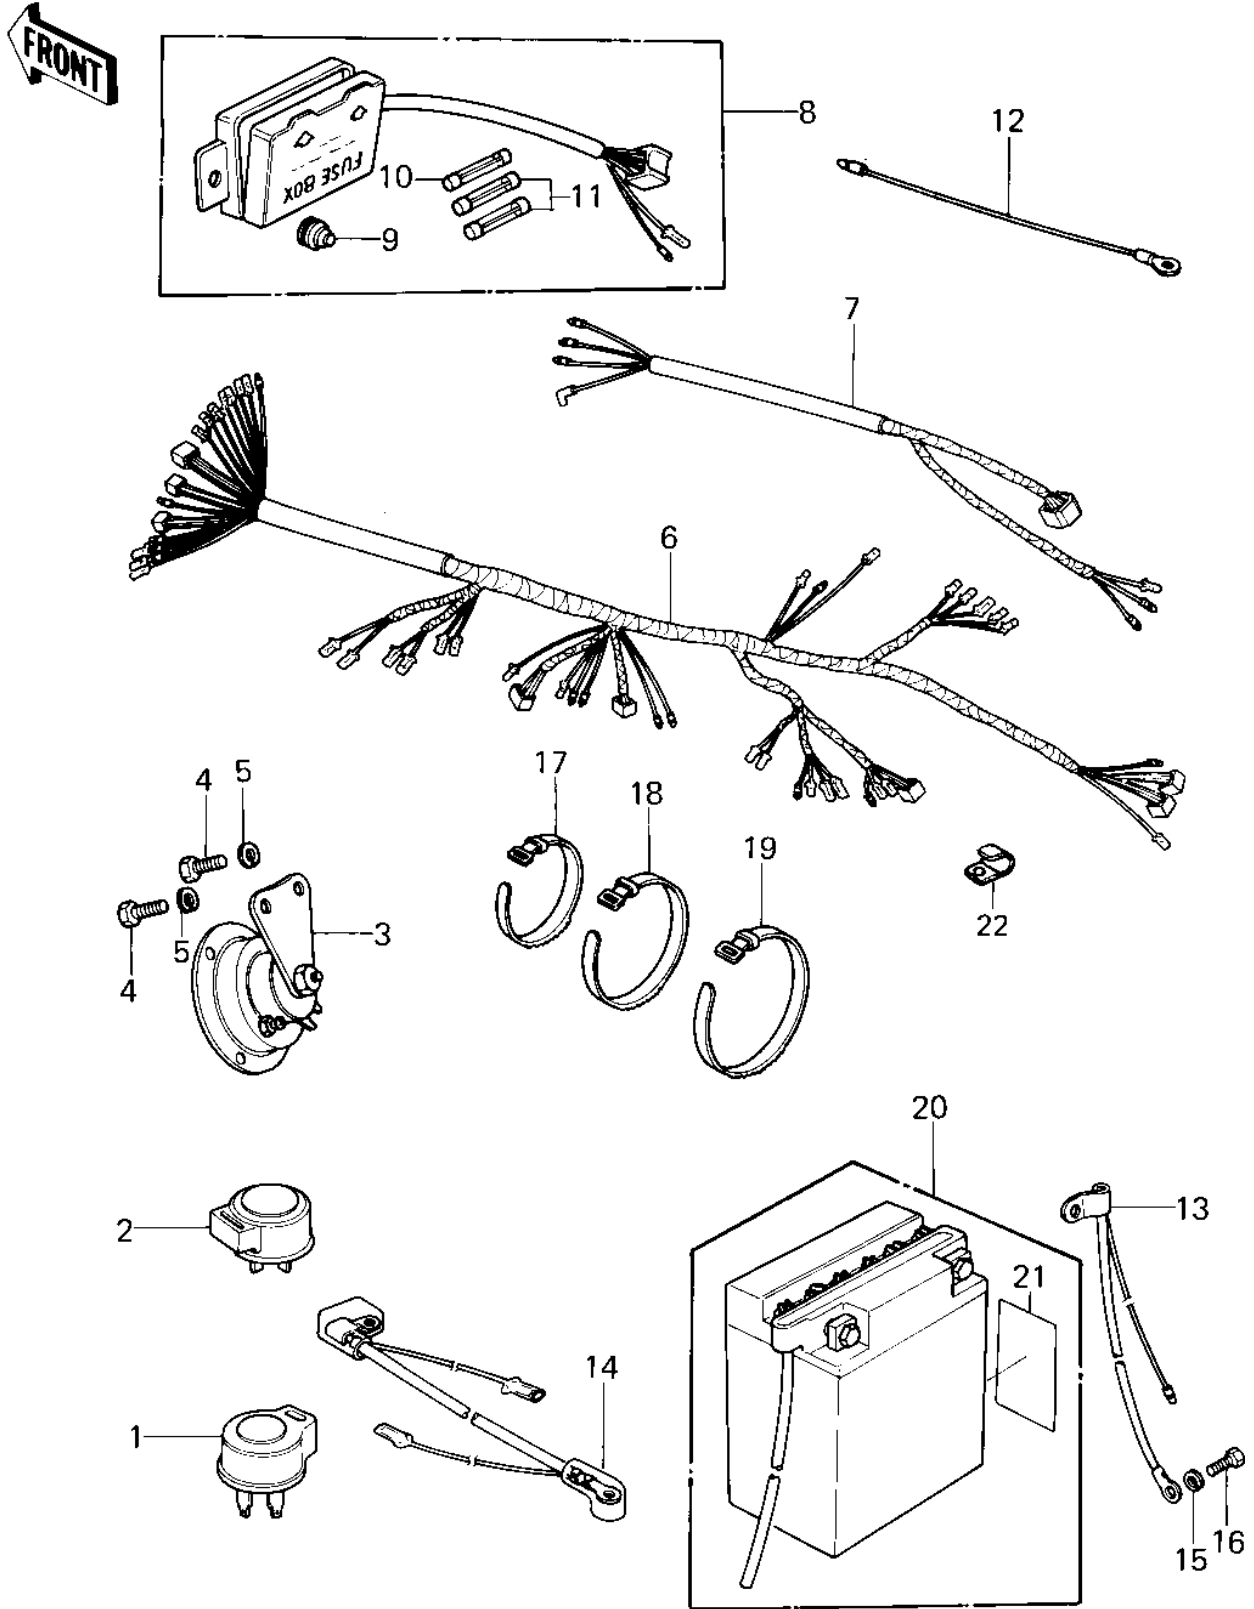

1980 KZ750-E1 PARTS DIAGRAM

CHASSIS ELECTRICAL EQUIPMENT ('80 KZY 50)

1980 KZ750-E1 PARTS LIST

CHASSIS ELECTRICAL EQUIPMENT ('80 KZY 50

ITEM NAME	PART NUMBER	QUANTITY
RELAY-TURN SIGNAL (Ref # 1)	27002-011	1
RELAY,TURN SIGNAL (Ref # 2)	27002-016	1
HORN (Ref # 3)	27003-076	1
BOLT-SMALL-UPSET,8X16 (Ref # 4)	115G0816	2
WASHER SPRING 8MM (Ref # 5)	461F0800	2
WIRING HARNESS,MAIN (Ref # 6)	26001-1152	1
WIRING HARNESS,CENTER (Ref # 7)	26001-1117	1
FUSE ASSY (Ref # 8)	26004-1006	1
DAMPER RUBBER,FUSE (Ref # 9)	92075-279	1
FUSE-20A (Ref # 10)	26006-005	2
FUSE 10A (Ref # 11)	26006-003	3
LEAD WIRE,SIGNAL LAMP (Ref # 12)	26011-063	3
WIRE,LEAD,BATTERY(-) (Ref # 13)	26011-1032	1
WIRE,LEAD,BATTERY GRD (Ref # 14)	26011-1080	1
WASHER SPRING 6MM (Ref # 15)	461F0600	1
BOLT,HEX HEAD,6MM (Ref # 16)	92001-137	1
BAND,SHORT (Ref # 17)	92072-030	4
BAND,MIDDLE (Ref # 18)	92072-031	1
BAND,WIRING HARNESS (Ref # 19)	92072-056	4
FB BAT FB12A-A (Ref # 20)	26012-1004	1
LABEL-WARNING,BATTERY (Ref # 21)	56040-1036	1
CLAMP,HARNESS (Ref # 22)	92037-113	1