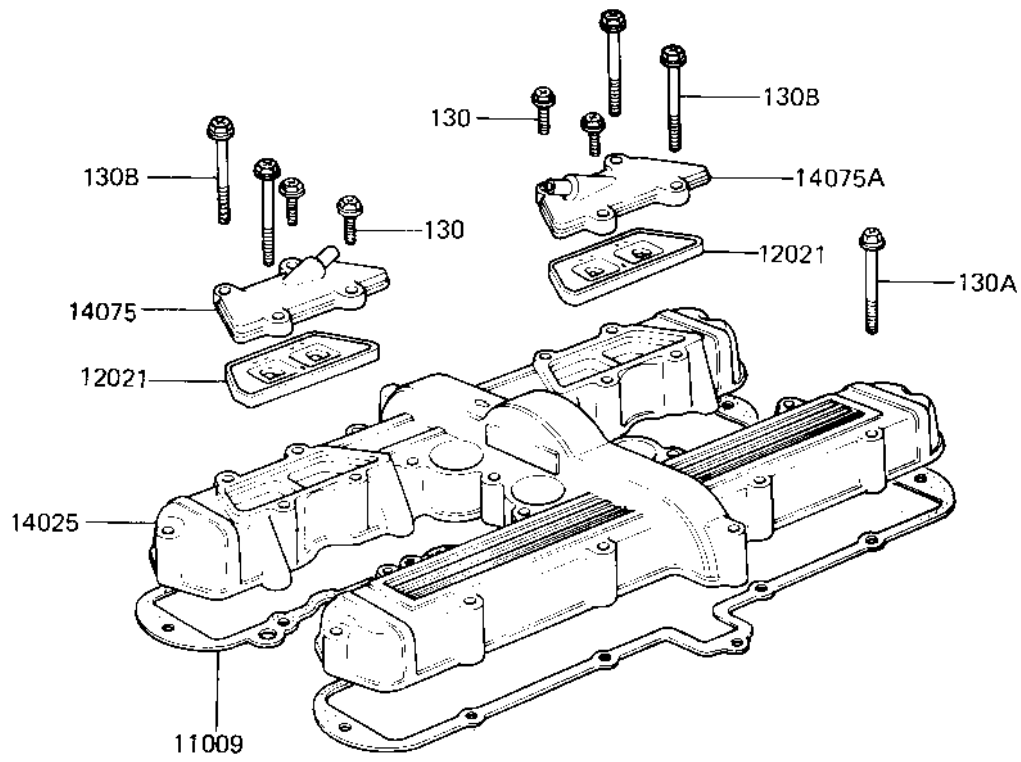

1982 KZ750-E3 PARTS DIAGRAM

CYLINDER HEAD COVER ('81-'82 KZ750-E2/E)

E1112-0024

1982 KZ750-E3 PARTS LIST

CYLINDER HEAD COVER ('81 -'82 KZ750-E2/E

ITEM NAME	PART NUMBER	QUANTITY
GASKET,CYLINDER HEAD (Ref # 11009)	11009-1237	1
GASKET,TACHOMETER GER (Ref # 11009A)	92065-103	1
VALVE ASSY REED (Ref # 12021)	12021-1003	2
HOLDER,TACHOMETER2.3T (Ref # 13091)	13091-1008	1
HOLDER,TACHOMETR,3.2T (Ref # 13091A)	13091-1009	1
COVER,CYL HEAD F BLCK (Ref # 14025)	14025-1201	1
COVER,CYL HEAD F.BLCK (Canada) (Ref # 14025A)	14025-1207	1
CAP ASSY,LH REED VLV (Ref # 14075)	14075-5007	1
CAP ASSY,RH REED VLV (Ref # 14075A)	14075-5008	1
GEAR,TACHOMETER,10T (Ref # 41060)	13223-011	1
OIL SEAL (Ref # 92049)	92050-075	1
GUIDE,TACHOMETER GEAR (Ref # 92087)	92087-010	1
BOLT,6X14 (Ref # 120)	120P0614	1
BOLT,FLANGED,6X20 (Ref # 130)	130G0620	4
BOLT,FLANGED,6X45 (Ref # 130A)	130G0645	20
BOLT,FLANGED,6X45 (Ref # 130A)	130G0645	24
BOLT,FLANGED,6X65 (Ref # 130B)	130G0665	4
"O" RING,10MM (Ref # 670)	670D1510	1