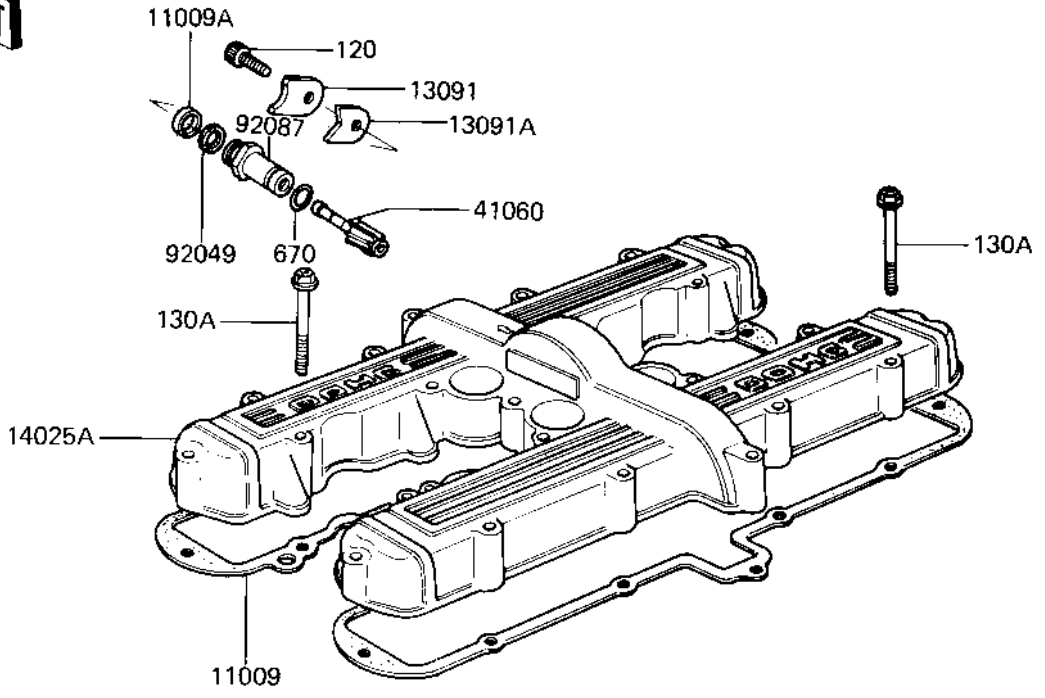

1982 KZ750-E3 PARTS DIAGRAM

CYLINDER HEAD COVER ('81-'82 KZ750-E2/E)

E1112-0024

1982 KZ750-E3 PARTS LIST

CYLINDER HEAD COVER ('81 -'82 KZ750-E2/E

ITEM NAME	PART NUMBER	QUANTITY
GASKET,CYLINDER HEAD (Ref # 11009)	11009-1237	1
GASKET,TACHOMETER GER (Ref # 11009A)	92065-103	1
VALVE ASSY REED (Ref # 12021)	12021-1003	2
HOLDER,TACHOMETER2.3T (Ref # 13091)	13091-1008	1
HOLDER,TACHOMETR,3.2T (Ref # 13091A)	13091-1009	1
COVER,CYL HEAD F BLCK (Ref # 14025)	14025-1201	1
COVER,CYL HEAD F.BLCK (Canada) (Ref # 14025A)	14025-1207	1
CAP ASSY,LH REED VLV (Ref # 14075)	14075-5007	1
CAP ASSY,RH REED VLV (Ref # 14075A)	14075-5008	1
GEAR,TACHOMETER,10T (Ref # 41060)	13223-011	1
OIL SEAL (Ref # 92049)	92050-075	1
GUIDE,TACHOMETER GEAR (Ref # 92087)	92087-010	1
BOLT,6X14 (Ref # 120)	120P0614	1
BOLT,FLANGED,6X20 (Ref # 130)	130G0620	4
BOLT,FLANGED,6X45 (Ref # 130A)	130G0645	20
BOLT,FLANGED,6X45 (Ref # 130A)	130G0645	24
BOLT,FLANGED,6X65 (Ref # 130B)	130G0665	4
"O" RING,10MM (Ref # 670)	670D1510	1