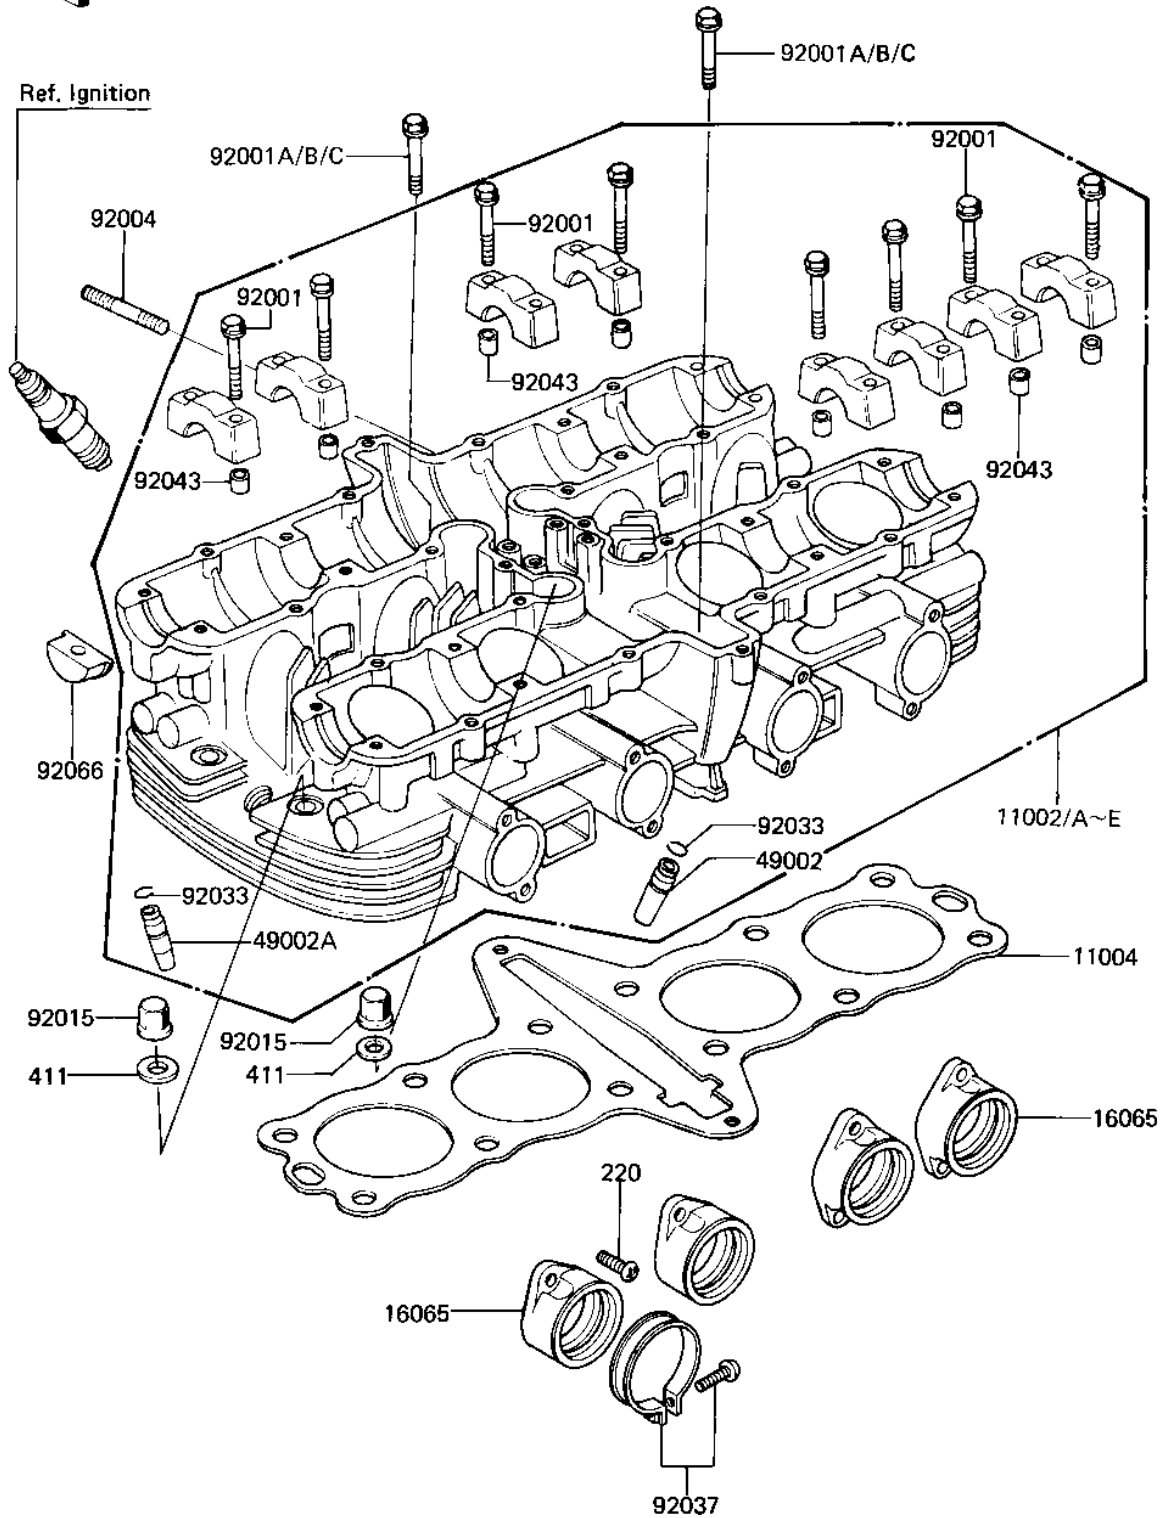

# 1981 KZ750-E2 PARTS DIAGRAM

CYLINDER HEAD ('81 -'82 KZ750-E2/E3)

E1111-0033

# 1981 KZ750-E2 PARTS LIST

CYLINDER HEAD ('81 -'82 KZ750-E2/E3)

ITEM NAME	PART NUMBER	QUANTITY
HEAD-ASSY-CYLINDER,BL (Ref # 11002)	11002-1078	1
HEAD-ASSY-CYLINDER,BL (Ref # 11002A)	11002-1077	1
HEAD-ASSY-CYLINDER,BL (Ref # 11002B)	11002-1077	1
HEAD-ASSY-CYLINDER,BL (Ref # 11002D)	11002-1078	1
HEAD-ASSY-CYLINDER,BL (Ref # 11002E)	11002-1078	1
GASKET-HEAD,CYLINDER (Ref # 11004)	11004-1107	1
HOLDER-CARBURETOR (Ref # 16065)	16065-1132	4
GUIDE,INLET VALVE (Ref # 49002)	12013-009	4
GUIDE,EXHAUST VALVE (Ref # 49002A)	49002-1002	4
BOLT,FLANGED,6X38 (Ref # 92001)	92001-1105	16
BOLT,FLANGED,8X43 (Ref # 92001A)	92001-1445	2
BOLT,FLANGED,8X43 (Ref # 92001C)	92001-1445	2
STUD,6X27 (Ref # 92004)	92004-066	8
NUT,CYLINDER HEAD (Ref # 92015)	92015-076	12
CIRCLIP-VALVE (Ref # 92033)	92036-023	8
CLAMP-INLET PIPE (Ref # 92037)	92037-061	4
PIN-DOWEL (Ref # 92043)	92042-007	16
PLUG,CAMSHAFT,11.35X1 (Ref # 92066)	92066-1111	4
SCREW PAN HEAD 6X16 (Ref # 220)	220B0616	8
WASHER PLAIN 10MM (Ref # 411)	411B1000	12