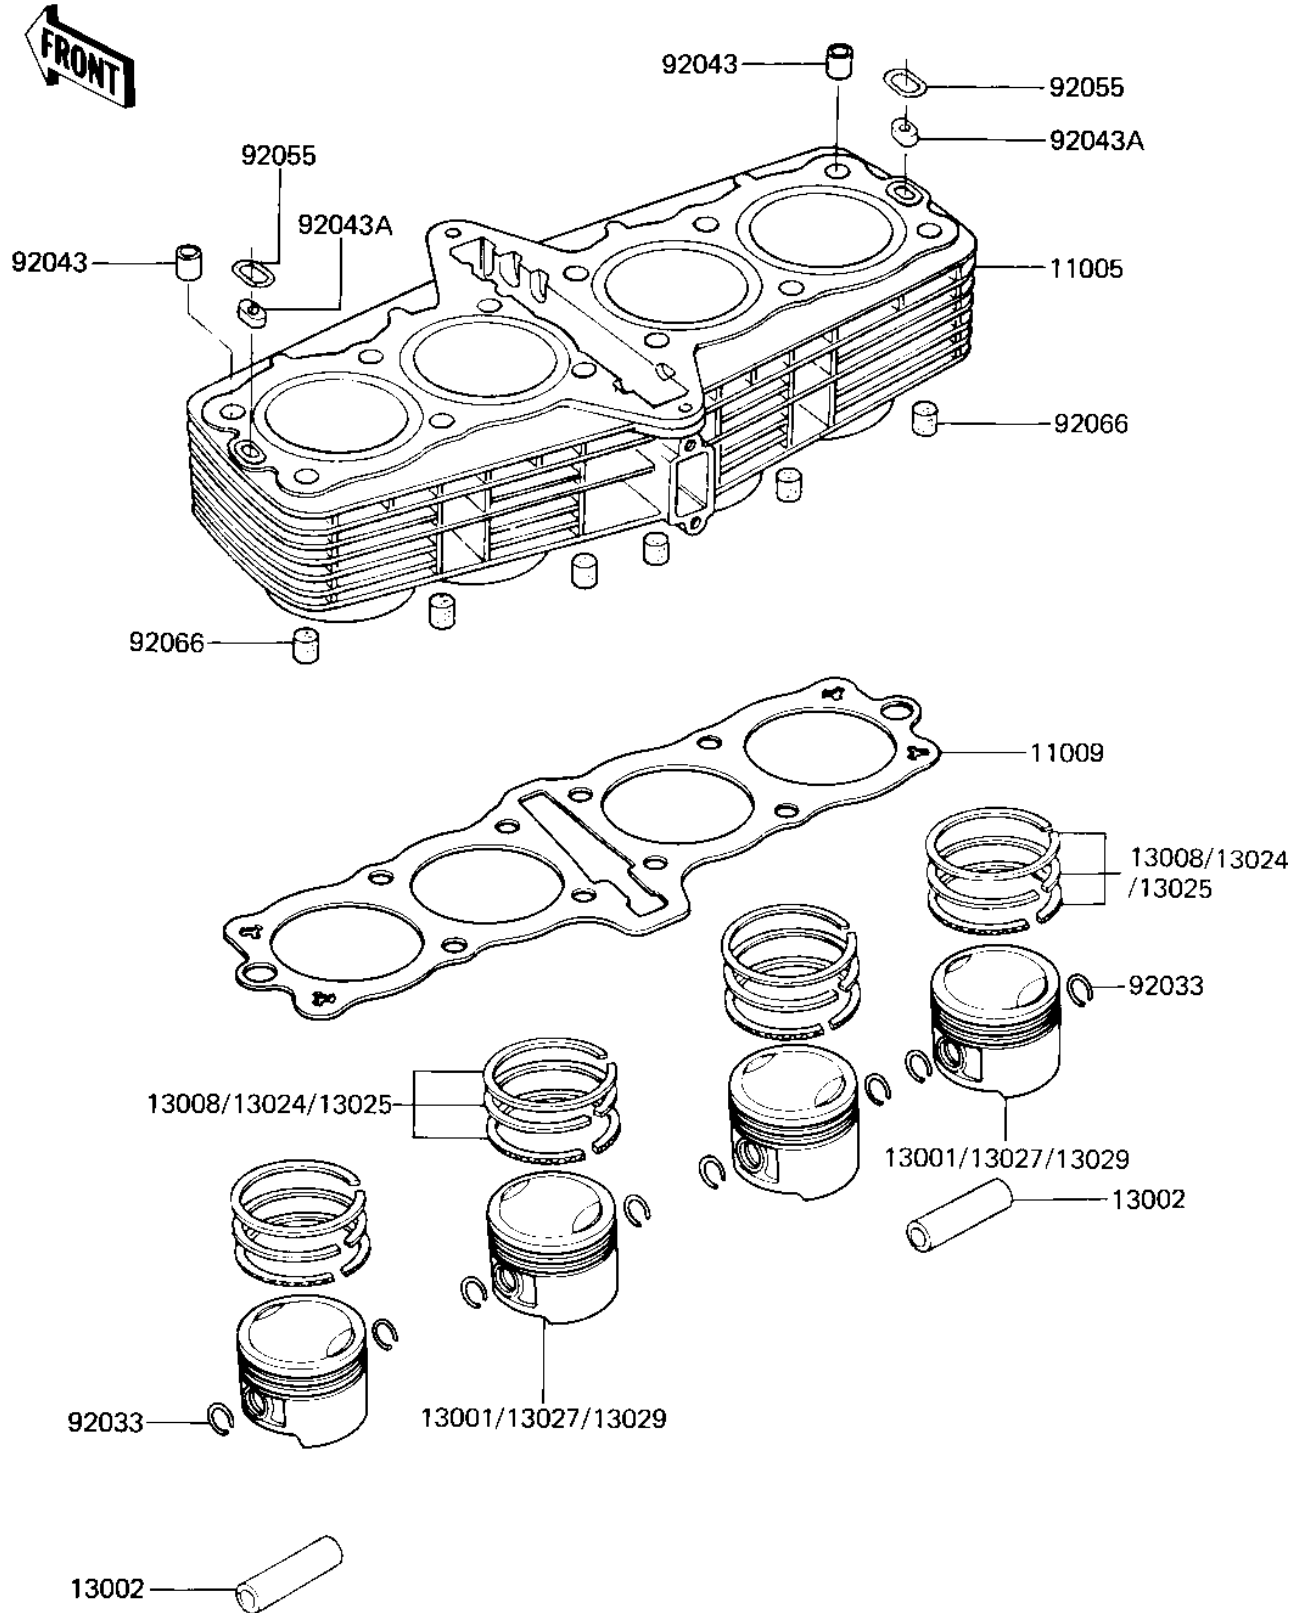

1981 KZ750-E2 PARTS DIAGRAM

CYLINDER/PISTONS ('81-'82 KZ750-E2/E3)

1981 KZ750-E2 PARTS LIST

CYLINDER/PISTONS ('81 -'82 KZ750-E2/E3)

ITEM NAME	PART NUMBER	QUANTITY
CYLINDER,F.BLACK (Ref # 11005)	11005-1062	1
GASKET,CYLINDER BASE (Ref # 11009)	11060-1144	1
PISTON-ENGINE,STD (Ref # 13001)	13001-1059	4
PIN-PISTON (Ref # 13002)	13002-1001	4
RING SET,PISTON STD (Ref # 13008)	13008-5031	4
RING SET,PISTON,0.040 (Ref # 13024)	13024-5014	4
RING SET,PISTON 0.020 (Ref # 13025)	13025-5014	4
PISTON,0.040" O.S. (Ref # 13027)	13027-1022	4
PISTON,0.020" O.S. (Ref # 13029)	13029-1021	4
CIRCLIP PISTON PIN (Ref # 92033)	92036-005	8
PIN,11X14X12.3 (Ref # 92043)	92043-1266	2
PIN,OIL LINE (Ref # 92043A)	92043-1210	2
RING-O (Ref # 92055)	92055-1147	2
PLUG,DAMPER (Ref # 92066)	92066-1016	6