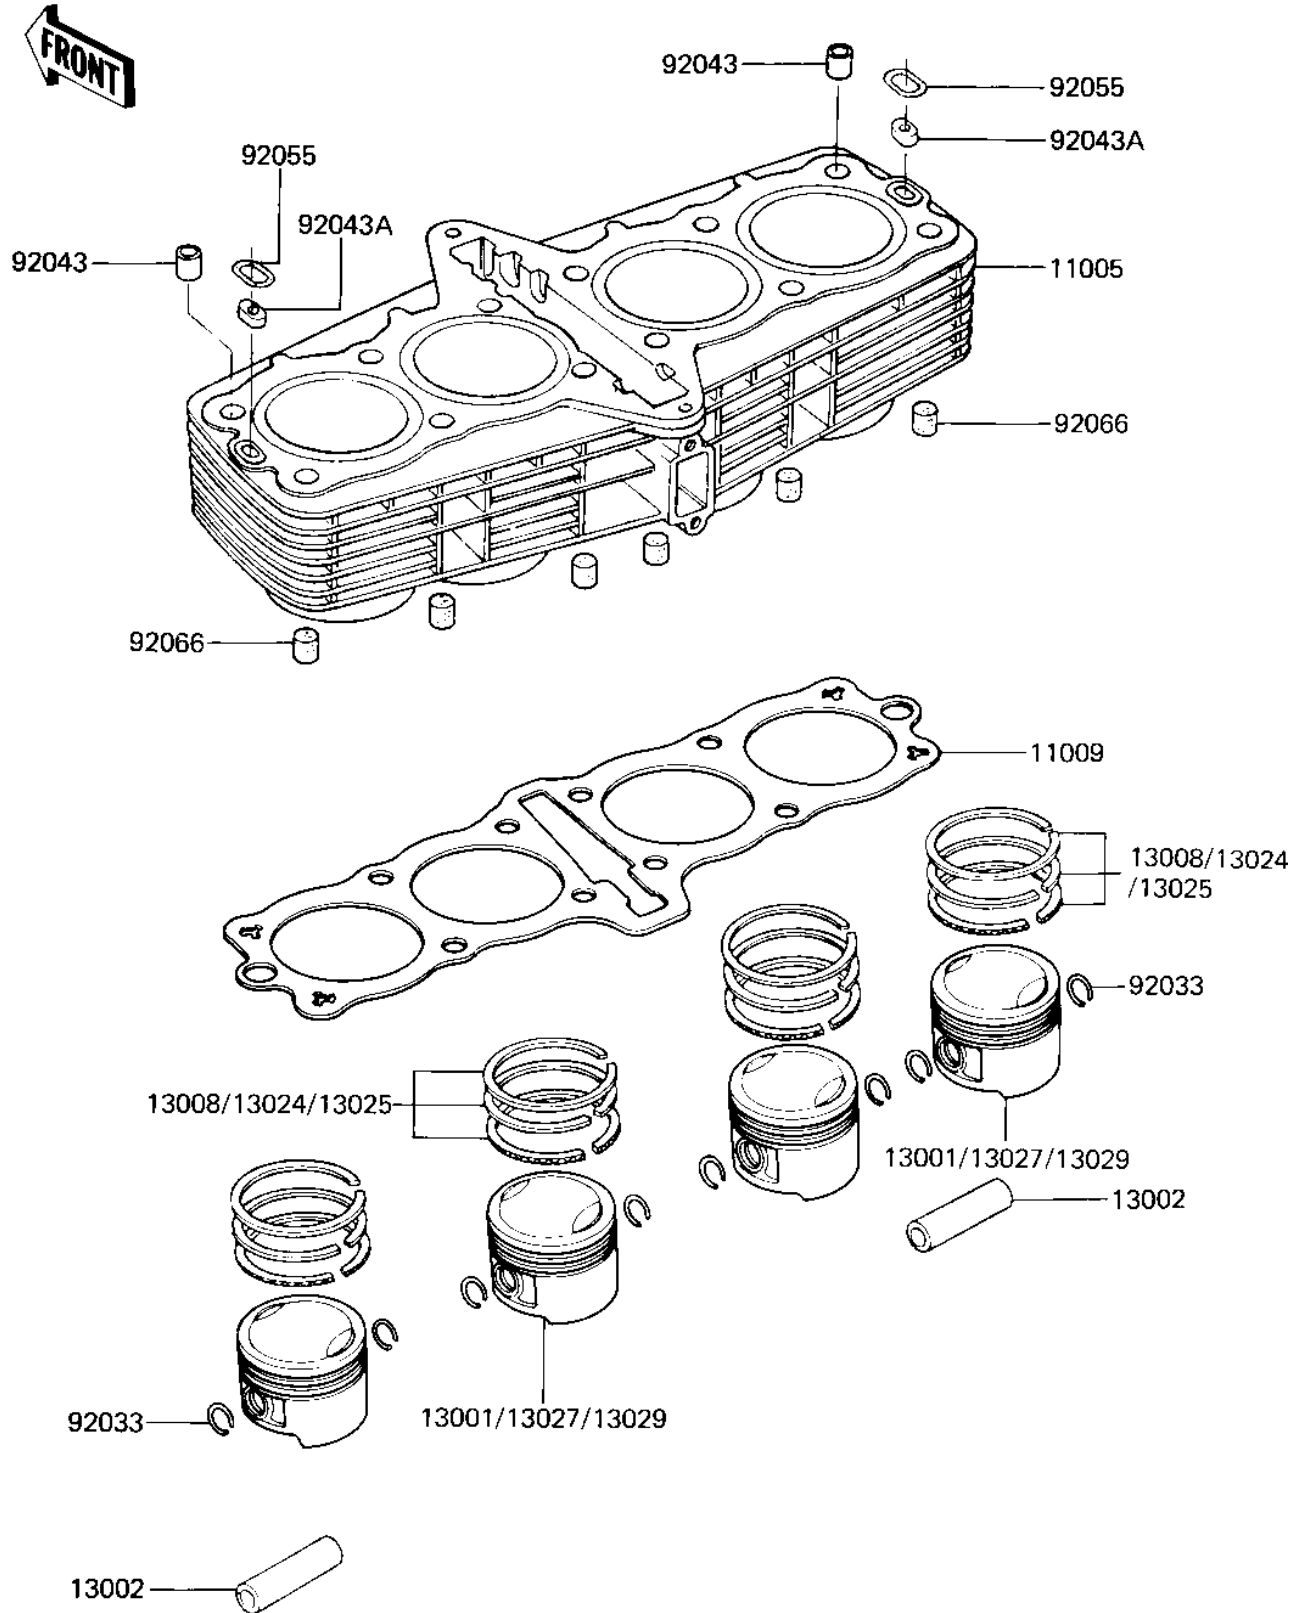

# 1981 KZ750-E2 PARTS DIAGRAM

CYLINDER/PISTONS ('81-'82 KZ750-E2/E3)

# 1981 KZ750-E2 PARTS LIST

CYLINDER/PISTONS ('81 -'82 KZ750-E2/E3)

ITEM NAME	PART NUMBER	QUANTITY
CYLINDER,F.BLACK (Ref # 11005)	11005-1062	1
GASKET,CYLINDER BASE (Ref # 11009)	11060-1144	1
PISTON-ENGINE,STD (Ref # 13001)	13001-1059	4
PIN-PISTON (Ref # 13002)	13002-1001	4
RING SET,PISTON STD (Ref # 13008)	13008-5031	4
RING SET,PISTON,0.040 (Ref # 13024)	13024-5014	4
RING SET,PISTON 0.020 (Ref # 13025)	13025-5014	4
PISTON,0.040" O.S. (Ref # 13027)	13027-1022	4
PISTON,0.020" O.S. (Ref # 13029)	13029-1021	4
CIRCLIP PISTON PIN (Ref # 92033)	92036-005	8
PIN,11X14X12.3 (Ref # 92043)	92043-1266	2
PIN,OIL LINE (Ref # 92043A)	92043-1210	2
RING-O (Ref # 92055)	92055-1147	2
PLUG,DAMPER (Ref # 92066)	92066-1016	6