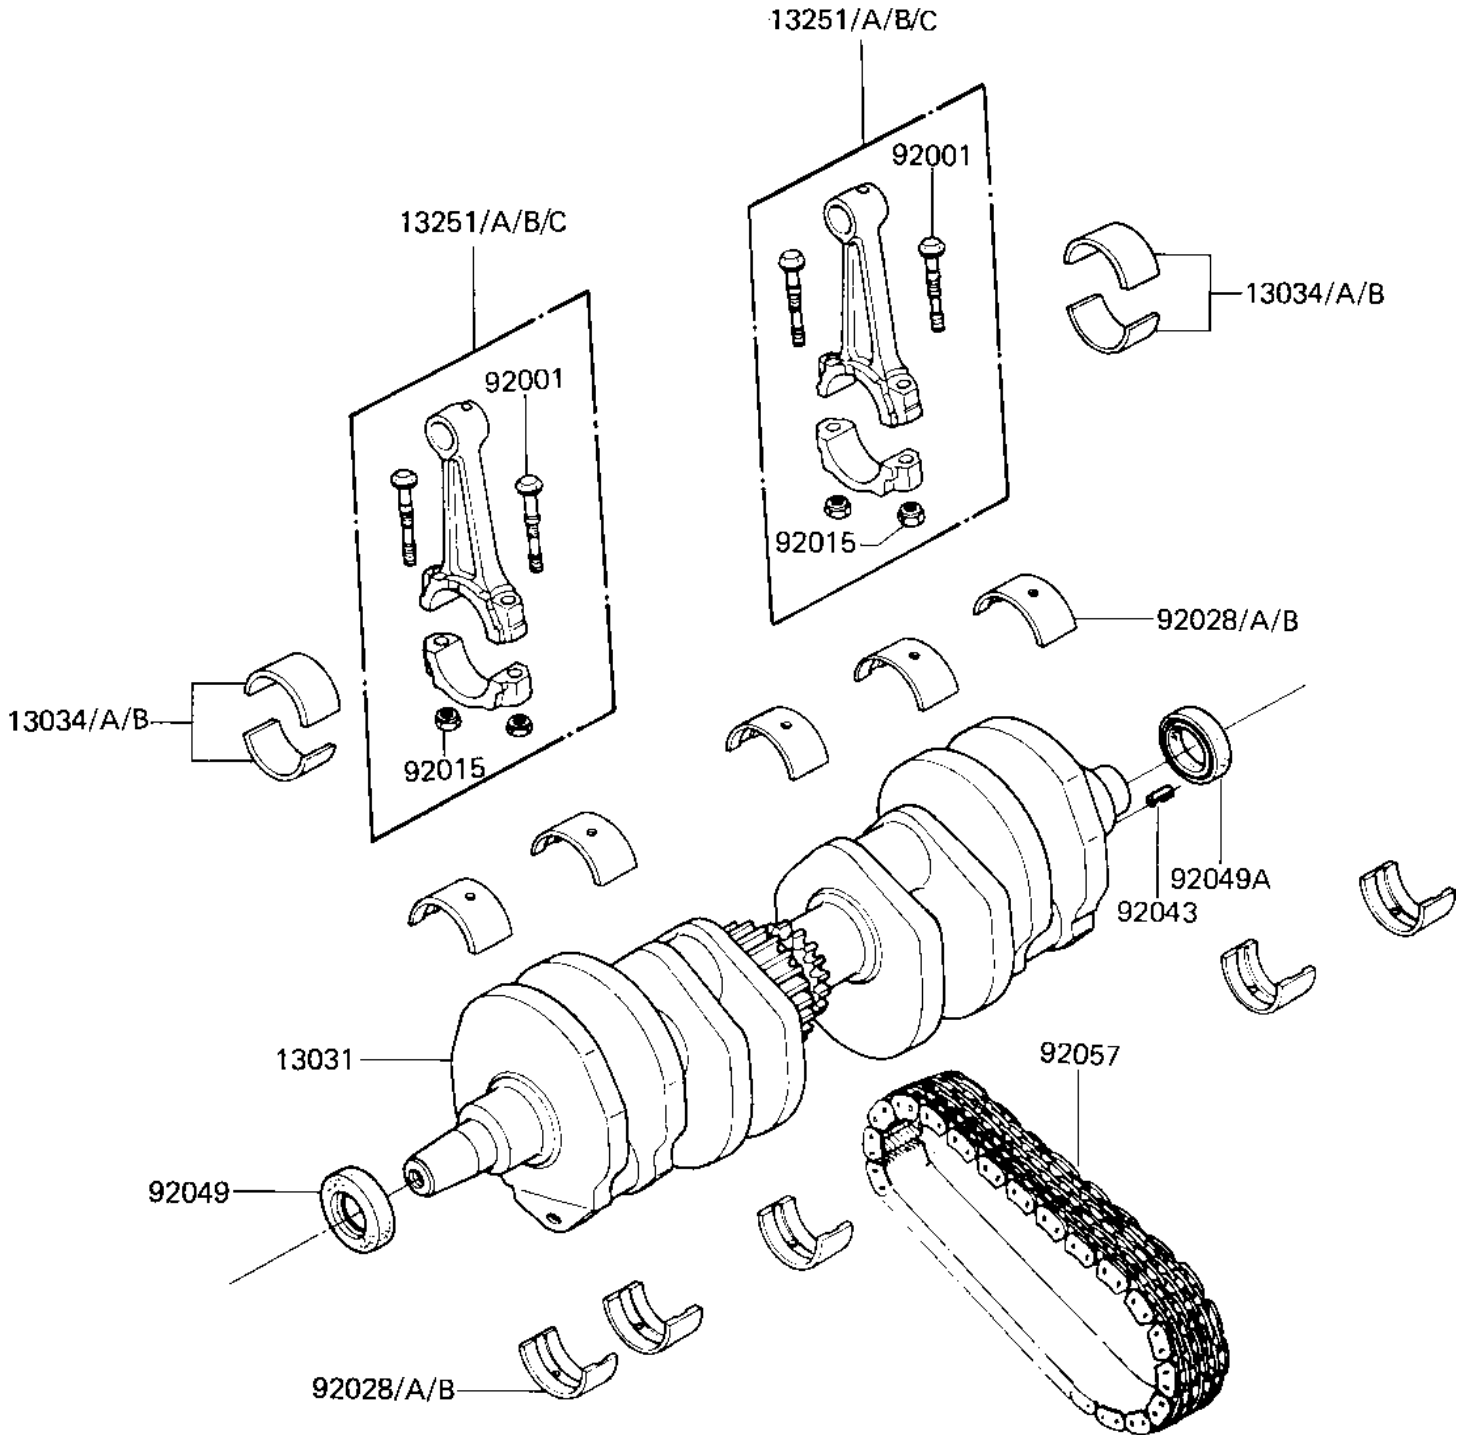

# 1981 KZ750-E2 PARTS DIAGRAM

CRANKSHAFT ('81 -'82 KZ750-E2/E3)

# 1981 KZ750-E2 PARTS LIST

CRANKSHAFT ('81 -'82 KZ750-E2/E3)

ITEM NAME	PART NUMBER	QUANTITY
CRANKSHAFT ASSY (Ref # 13031)	13031-1028	1
METAL,CONNECT ROD BRG (Ref # 13034)	13034-050	8
METAL,CONNECT ROD BRG (Ref # 13034A)	13034-051	8
METAL,CONNECT ROD BRG (Ref # 13034B)	13034-052	8
CONNECTING ROD ASSY,J (Ref # 13251)	13251-1007-JJ	4
CONNECTING ROD ASSY,J (Ref # 13251A)	13251-1007-JJ	4
CONNECTING ROD ASSY,J (Ref # 13251B)	13251-1007-JJ	4
CONNECTING ROD ASSY,K (Ref # 13251C)	13251-1007-KK	4
BOLT,CONNECTING ROD,8 (Ref # 92001)	92001-1887	8
NUT,FLANGED,8MM (Ref # 92015)	92015-1311	8
BUSHING,CRANKSHAFT (Ref # 92028)	92028-1100	10
BUSHING,CRANKSHAFT (Ref # 92028A)	92028-1101	10
BUSHING,CRANKSHAFT (Ref # 92028B)	92028-1102	10
PIN-SPRING,4X8 (Ref # 92043)	555A0408	1
OIL SEAL,HSCY22397 (Ref # 92049)	92050-080	1
OIL SEAL,HSCY25397 (Ref # 92049A)	92050-081	1
CHAIN,PRIMARY 52L (Ref # 92057)	13122-007	1