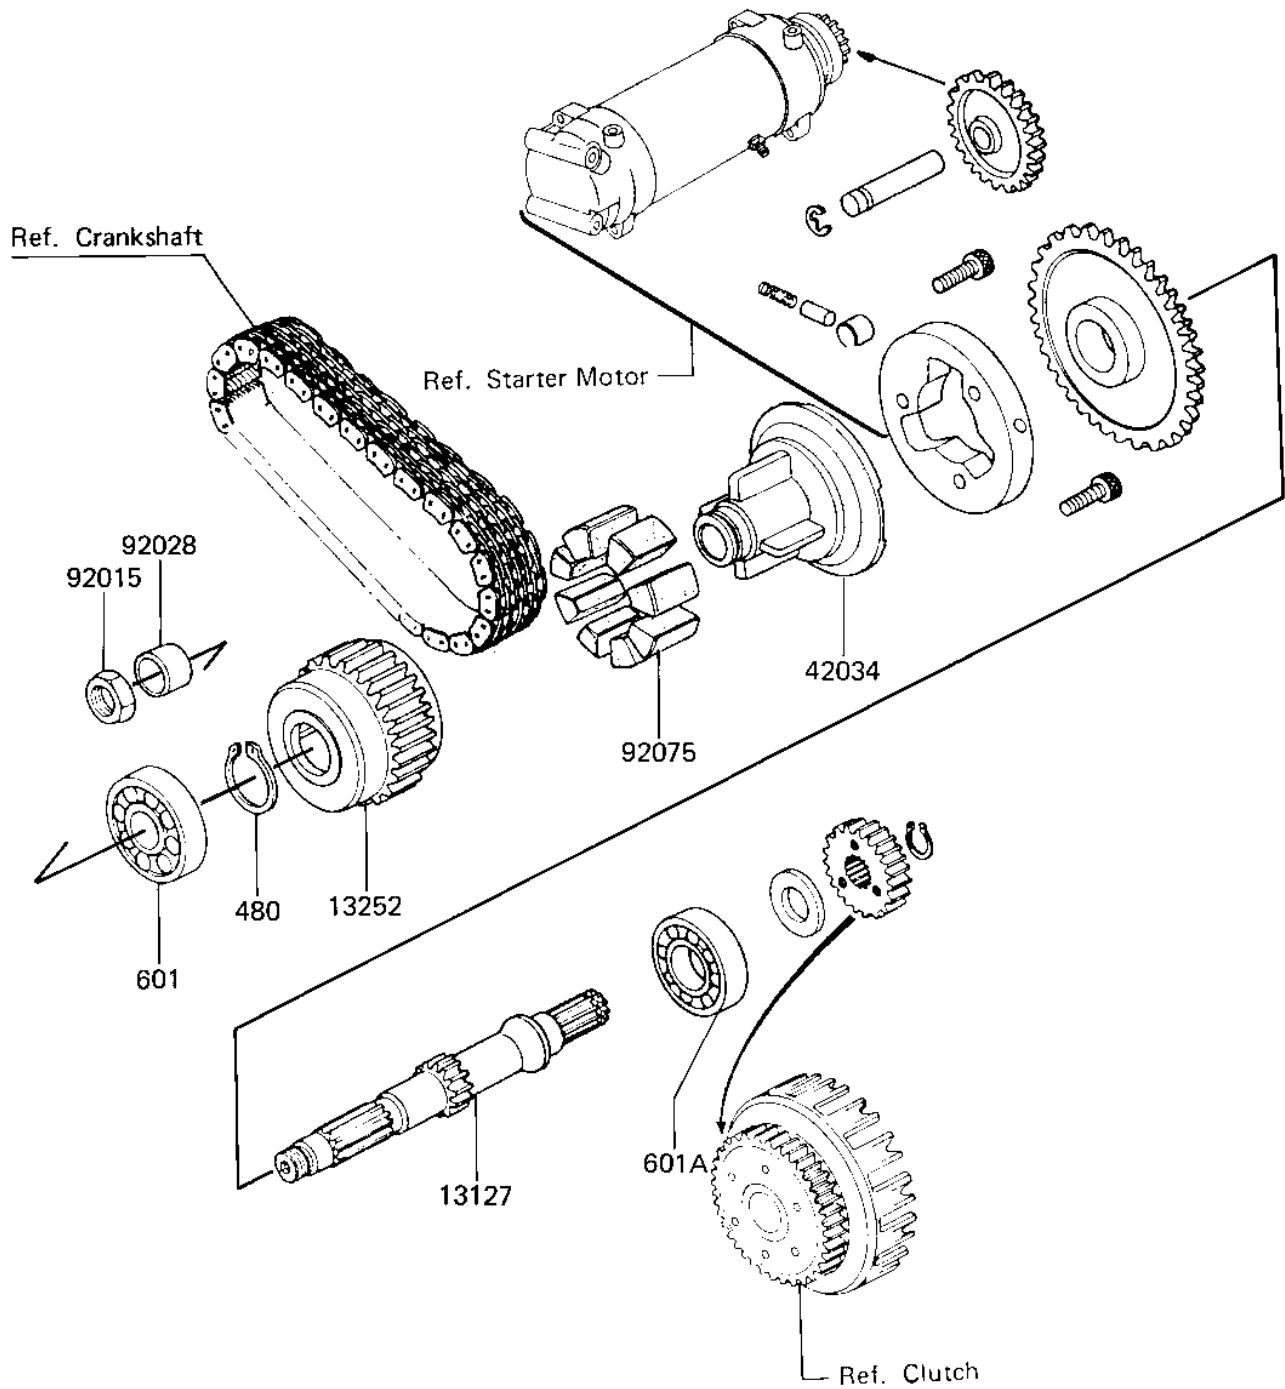

1981 KZ750-E2 PARTS DIAGRAM

SECONDARY SHAFT ('81-'82 KZ750-E2/E3)

1981 KZ750-E2 PARTS LIST

SECONDARY SHAFT ('81 -'82 KZ750-E2/E3)

ITEM NAME	PART NUMBER	QUANTITY
SHAFT,SECONDARY (Ref # 13127)	13127-1019	1
COUPLING,OUTER (Ref # 13252)	13252-001	1
COUPLING,INNER (Ref # 42034)	13253-001	1
NUT 18MM (Ref # 92015)	92015-019	1
BUSHING,SECONDARY (Ref # 92028)	92028-1037	1
DAMPER RUBBER (Ref # 92075)	92075-1227	8
CIRCLIP 28MM (Ref # 480)	480J2800	1
BEARING BALL #6205 (Ref # 601)	601B6205	1
BEARING BALL #6305 (Ref # 601A)	601B6305	1