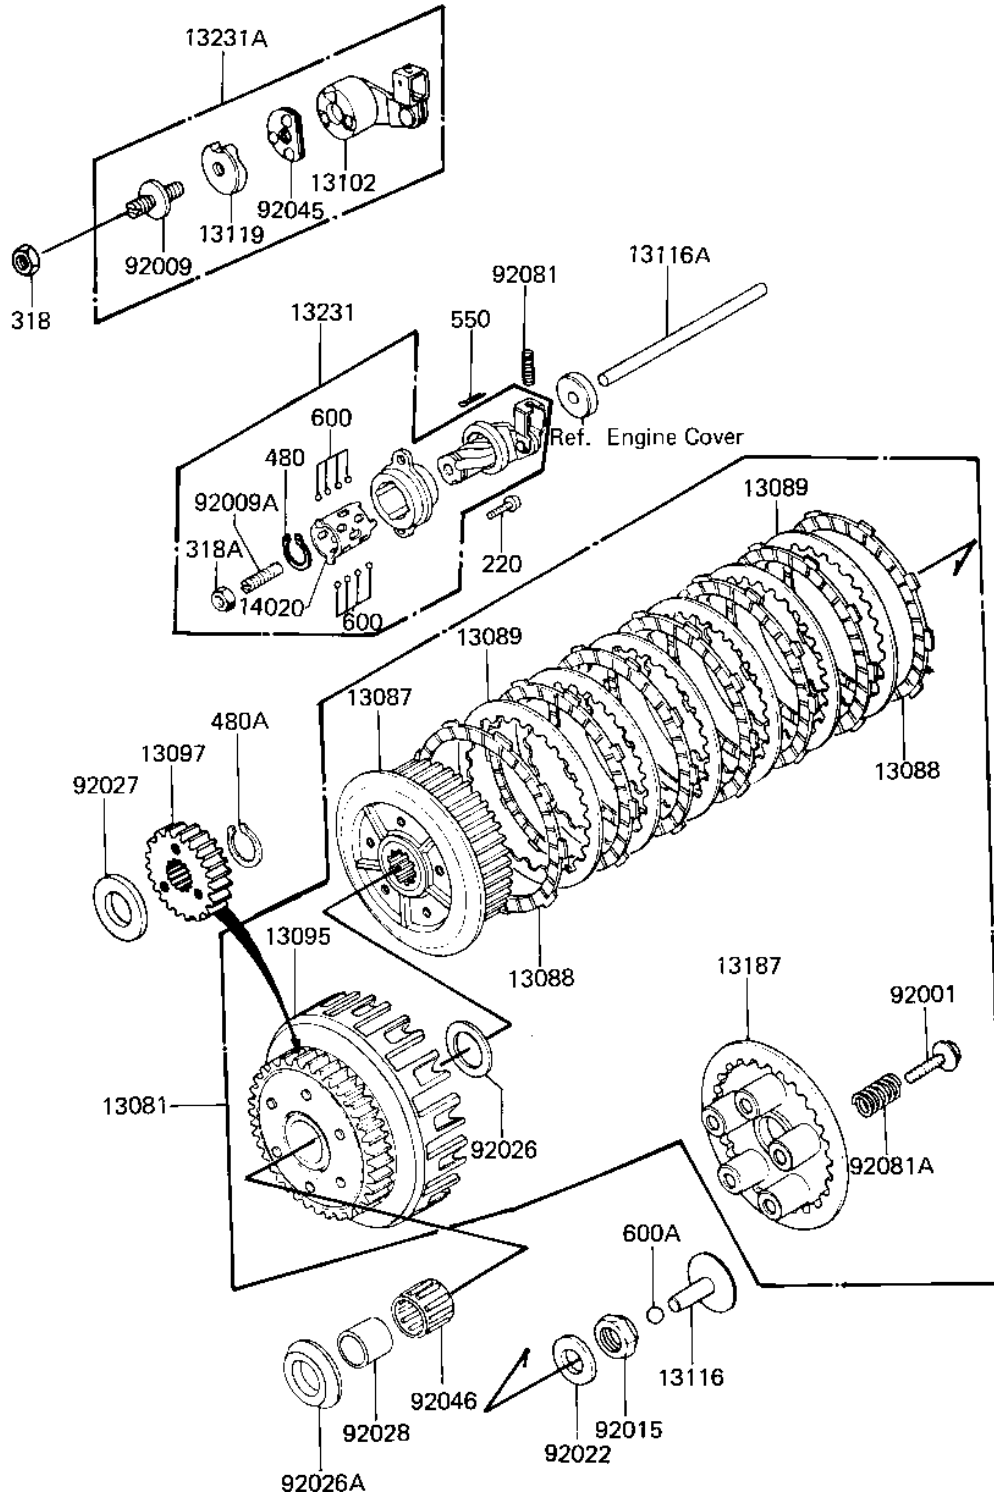

# 1982 KZ750-E3 PARTS DIAGRAM

CLUTCH ('81 -'82 KZ750-E2/E3)

E1350-0023

# 1982 KZ750-E3 PARTS LIST

CLUTCH ('81 -'82 KZ750-E2/E3)

ITEM NAME	PART NUMBER	QUANTITY
CLUTCH-ASSY (Ref # 13081)	13081-1034	1
HUB,CLUTCH (Ref # 13087)	13087-043	1
PLATE,CLUTCH FRICTION (Ref # 13088)	13088-030	7
PLATE,CLUTCH STEEL (Ref # 13089)	13089-022	6
HOUSING,CLUTCH (Ref # 13095)	13095-1033	1
GEAR,2ND SHAFT,29T (Ref # 13097)	13121-037	1
RELEASE,CLUTCH (Ref # 13102)	13102-1008	1
PUSHER,CLUTCH SPRG PL (Ref # 13116)	13116-022	1
ROD,CLUTCH PUSH (Ref # 13116A)	13116-1007	1
CAM,RELEASE,CLUTCH (Ref # 13119)	13119-1003	1
PLATE,CLUTCH SPRING (Ref # 13187)	13187-006	1
BOLT,CLUTCH SPR FITT (Ref # 92001)	92001-1066	5
SCREW,SLOTTED,8M/M (Ref # 92009)	92009-1009	1
NUT,20MM (Ref # 92015)	92015-1555	1
WASHER,PLAIN,2.3X20.3 (Ref # 92022)	92022-1116	1
WASHER TH 25.5X47X2.5 (Ref # 92026)	92026-022	1
SPACER,THRUST,T=5.5MM (Ref # 92026A)	92026-116	1
COLLAR,T=5MM (Ref # 92027)	92027-263	1
BUSHING,CLUTCH (Ref # 92028)	92028-178	1
BEARING,BALL,CLUTCH (Ref # 92045)	92045-1001	1
BEARING,KTV323723 (Ref # 92046)	92046-028	1
SPRING-CLUTCH RELEASE (Ref # 92081)	92081-069	1
SPRING,CLUTCH (Ref # 92081A)	92081-1176	5
NUT 8MM (Ref # 318)	318B0800	1
CIRCLIP,22MM (Ref # 480A)	480J2200	1
PIN COTTER 1.6X15 (Ref # 550)	550D1615	1
BALL STEEL 3/8' (Ref # 600A)	600A1200	1