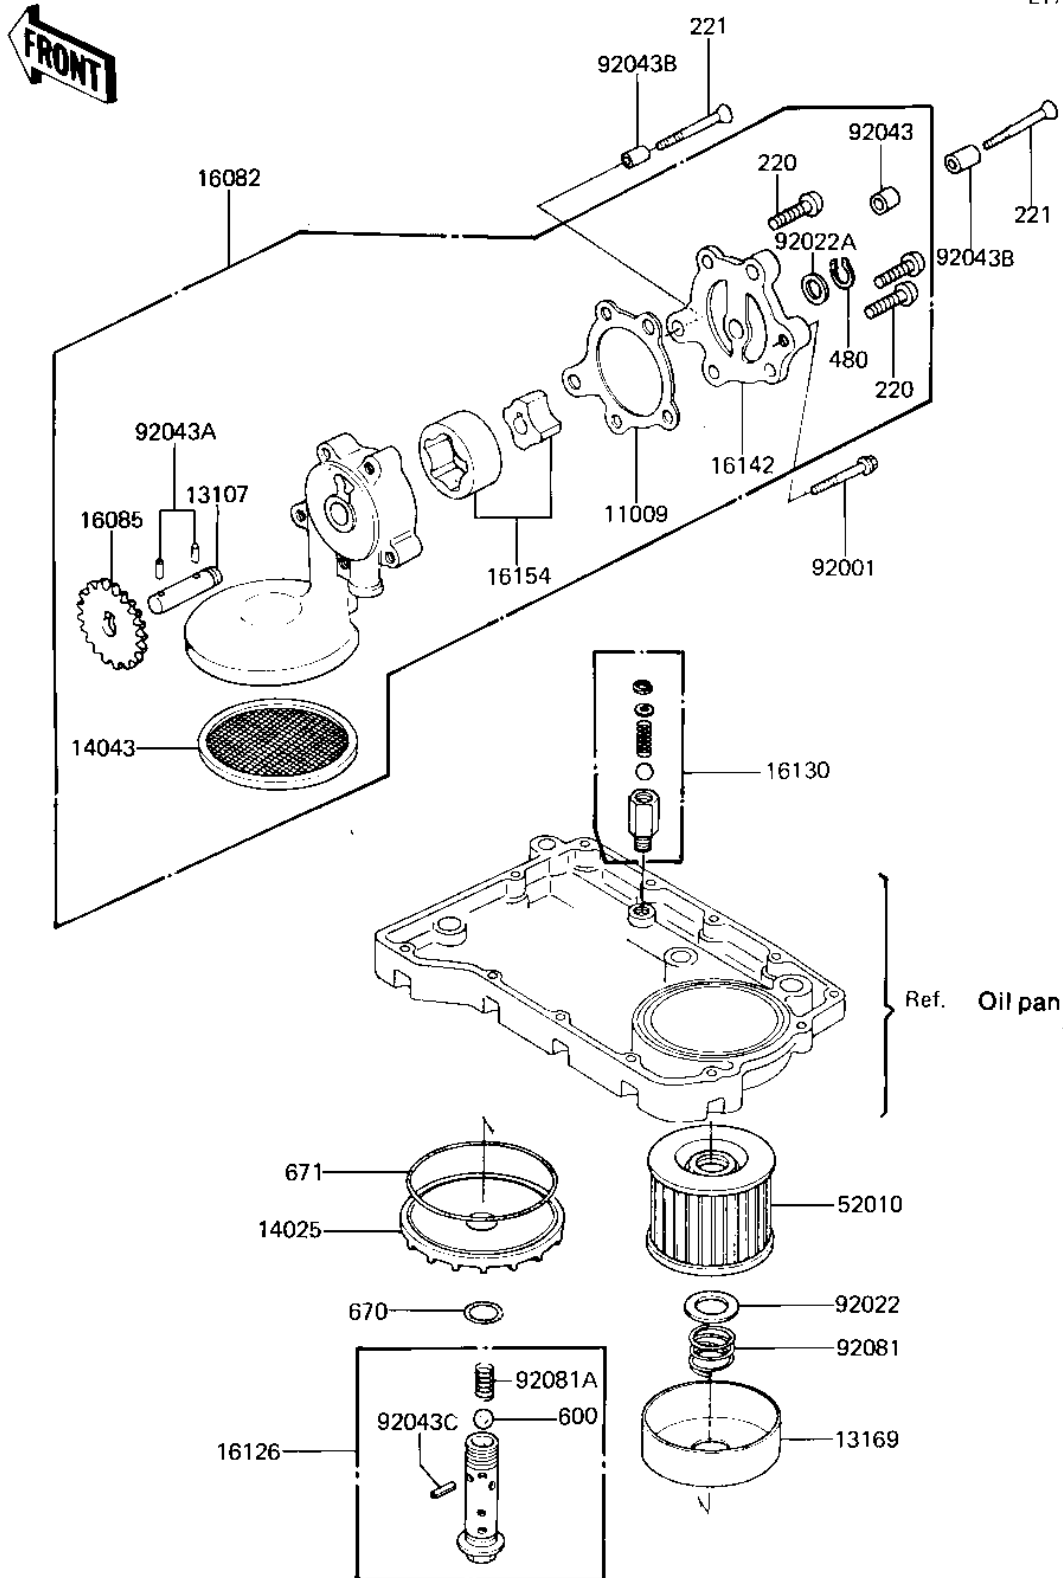

1981 KZ750-E2 PARTS DIAGRAM

OIL PUMP/OIL FILTER ('81-'82 KZ750-E2/E)

E1710-0002

1981 KZ750-E2 PARTS LIST

OIL PUMP/OIL FILTER ('81 -'82 KZ750-E2/E)

ITEM NAME	PART NUMBER	QUANTITY
GASKET,OIL PUMP COVER (Ref # 11009)	16145-004	1
SHAFT,OIL PUMP (Ref # 13107)	16086-004	1
PLATE,OIL FILTER (Ref # 13169)	13169-1110	1
COVER,OIL FILTER (Ref # 14025)	16101-004	1
STRAINER,OIL PUMP (Ref # 14043)	16111-004	1
OIL PUMP ASSY (Ref # 16082)	16082-064	1
GEAR,OIL PUMP,57T (Ref # 16085)	16085-025	1
VALVE,OIL FILTER (Ref # 16126)	16126-1108	1
RELEAF VALVE ASSY (Ref # 16130)	16130-1001	1
COVER,OIL PUMP (Ref # 16142)	16142-005	1
ROTOR ASSY,OIL PUMP (Ref # 16154)	16154-003	1
FILTER,OIL (Ref # 52010)	16099-003	1
BOLT,HEX HEAD,6X45 (Ref # 92001)	92001-165	1
WASHER,20.5X30X1.0 (Ref # 92022)	92022-1012	1
WASHER,PLAIN (Ref # 92022A)	92022-311	1
PIN,DOWEL,8X10 (Ref # 92043)	92043-1302	1
PIN,DOWEL (Ref # 92043A)	92042-041	2
PIN,DOWEL,6.2X8X28 (Ref # 92043B)	92042-050	2
SPRING PIN (Ref # 92043C)	92043-111	1
SPRING,OIL FILTER (Ref # 92081)	92081-1018	1
SPRING (Ref # 92081A)	92081-109	1
SCREW PAN HEAD 6X22 (Ref # 220)	220B0622	3
SCREW,CNTSNK HD,6X55 (Ref # 221)	221B0655	2
CIRCLIP,11MM (Ref # 480)	480J1100	1
BALL STEEL 3/8" (Ref # 600)	600A1200	1
"0" RING,16MM (Ref # 670)	670B2016	1
"0" RING,90MM (Ref # 671)	671B2590	1