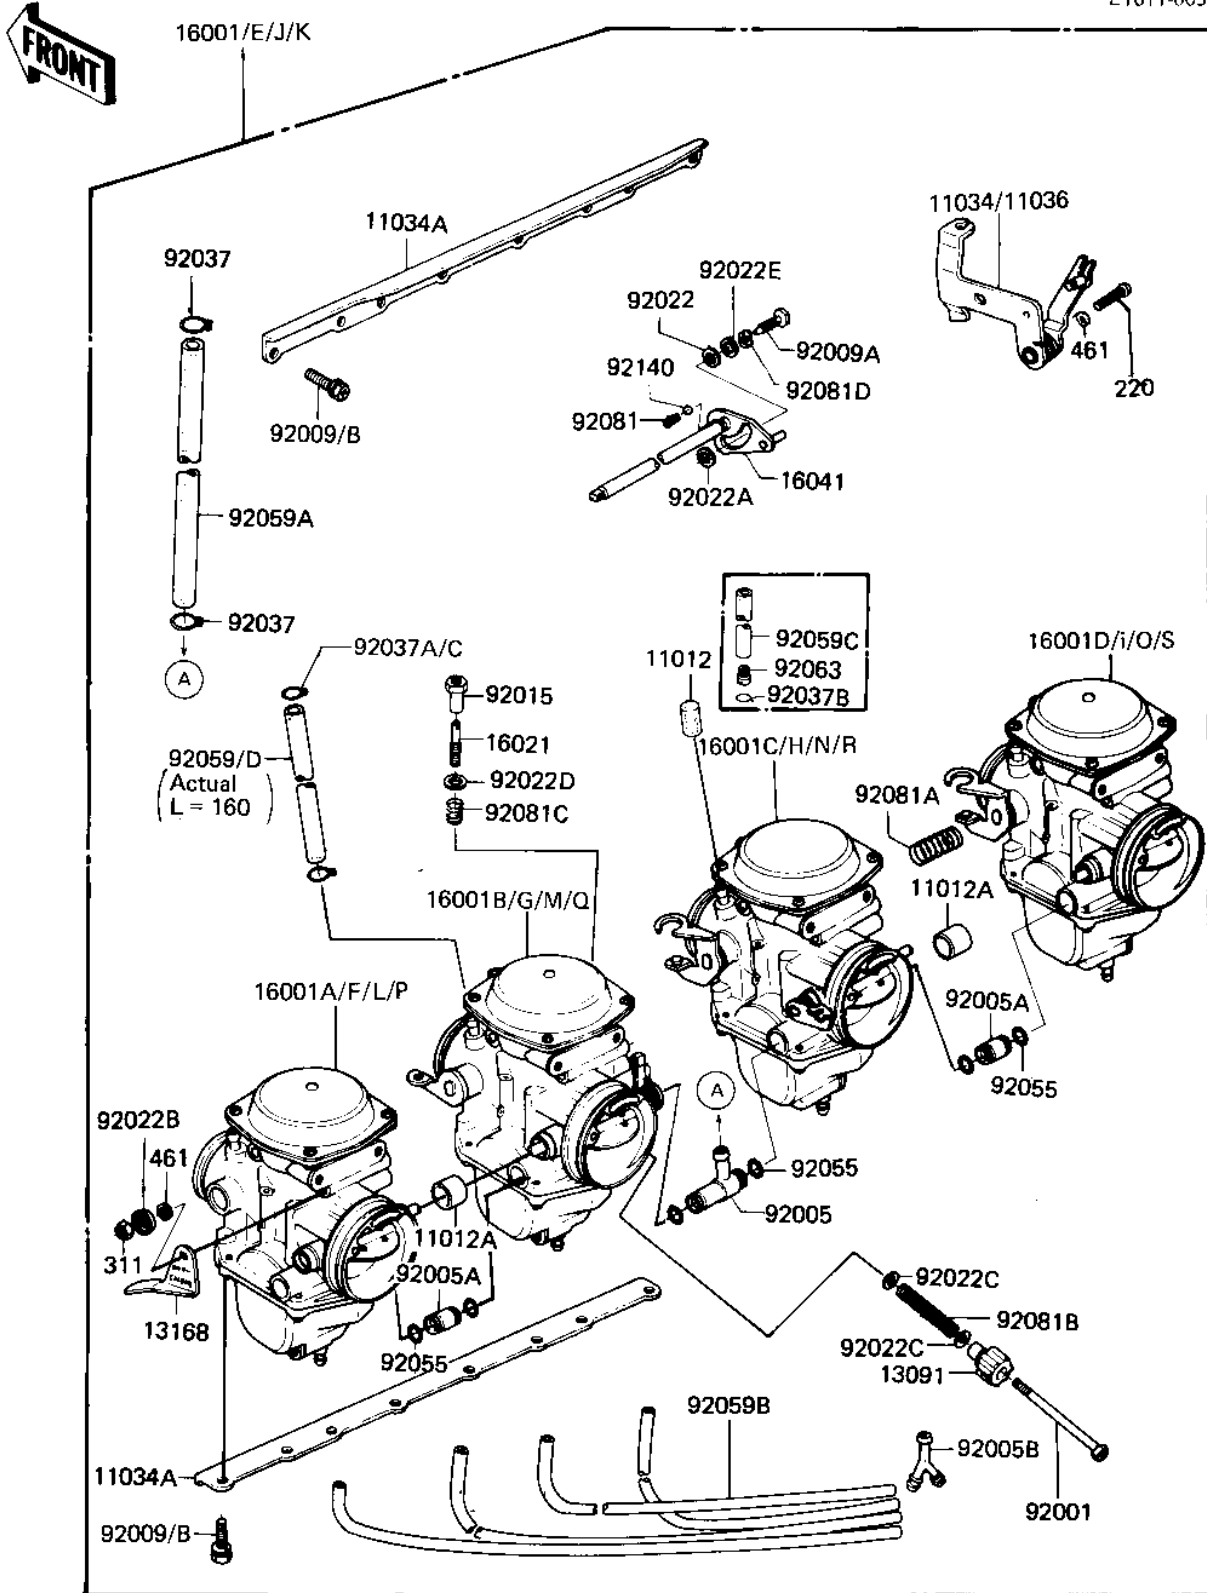

1981 KZ750-E2 PARTS DIAGRAM

CARBURETOR ASSY ('81-'82 KZ750-E2)

E1611-0036